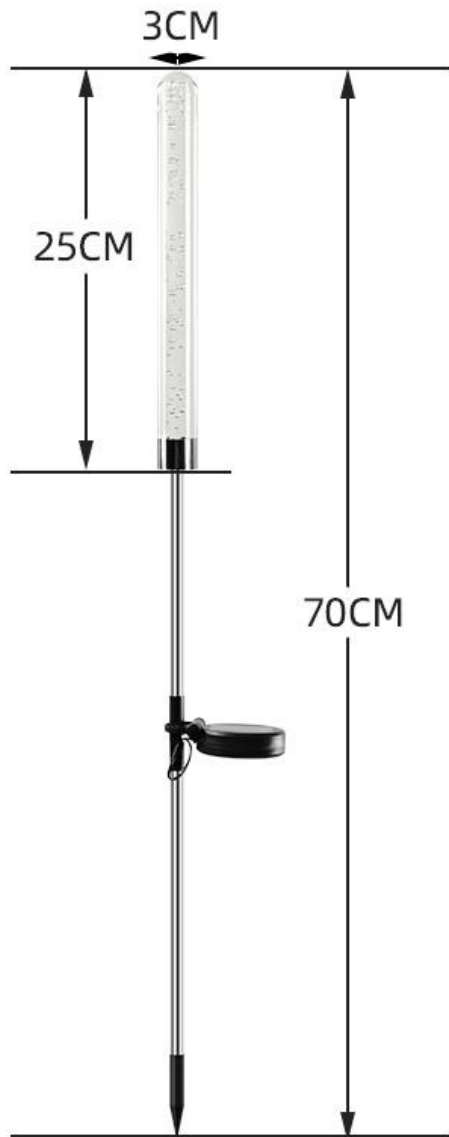

Solar acrylic chrysanthemum lamp

Acrylic material

Stainless steel rod

Polycrystalline silicon solar panels

Solar acrylic chrysanthemum lamp

Inner box size: 11*11*40.5cm, 2PC; G.W: 0.36kg,

Outer box size: 57*53.5*57cm, 30PCS/CTN; G.W: 12.3kg

Solar acrylic hummingbird light

Acrylic material

Stainless steel rod

Polycrystalline silicon solar panels

Solar acrylic hummingbird light

Inner box size: 11*8*40cm, 3PC; G.W: 0.405kg,

Outer box size: 57*50*42cm, 30PCS/CTN; G.W: 12.3kg

Solar acrylic round head bubble rod

Acrylic material

Stainless steel rod

Polycrystalline silicon solar panels

Solar acrylic round head bubble rod

Inner box size: 7*8*40.5cm, 2PC; G.W: 0.505kg,

Outer box size: 42*42*44cm, 30PCS/CTN; G.W: 16.65kg