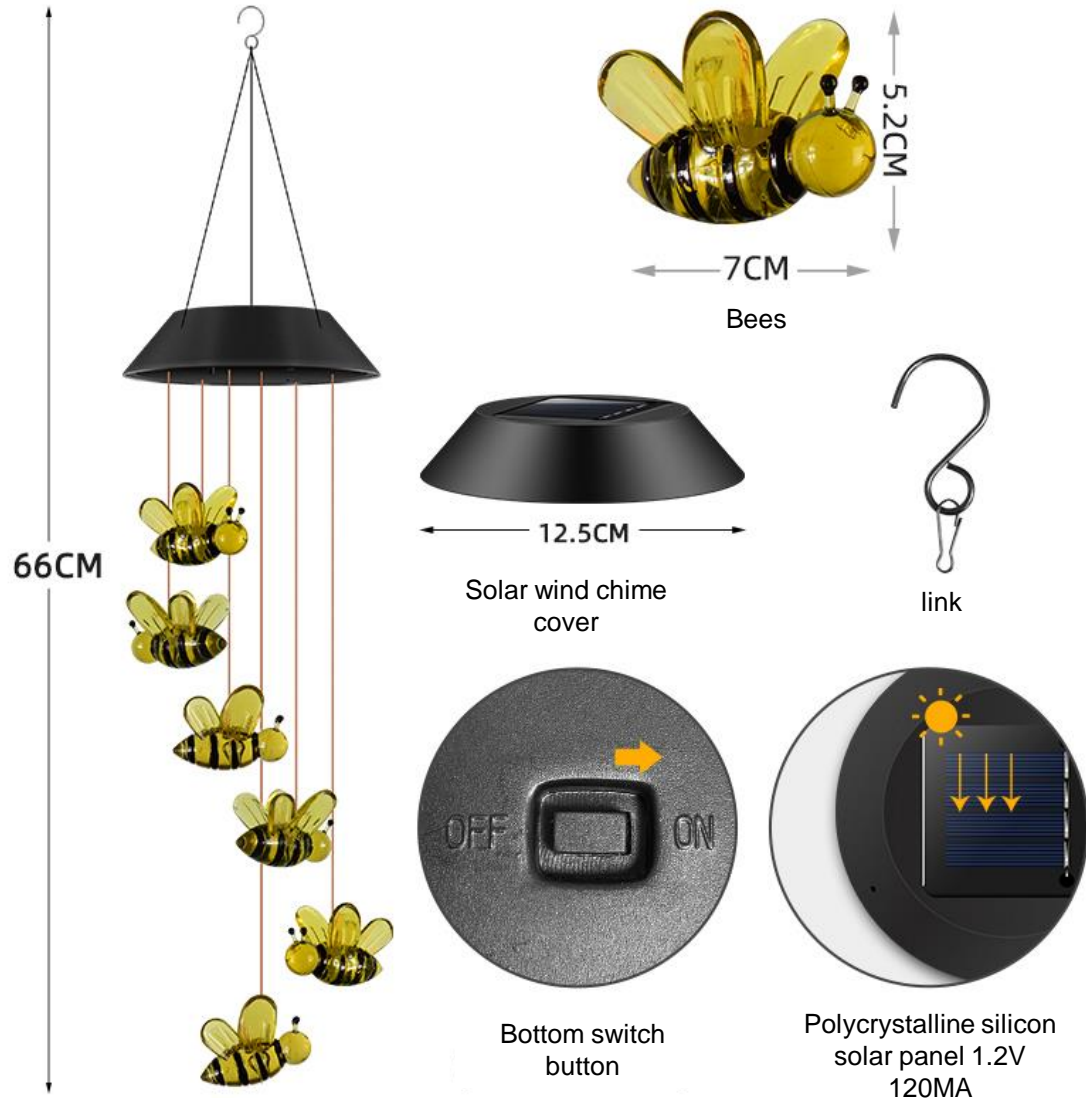

Solar transparent Angel Wind chime Light (colorful gradient)

Inner box size: 13.5*13.5*8.5cm; G.W: 0.253kg/ box

Carton size: 42.5*56*44.5cm, 60PCS/CTN;

Solar Santa wind chime lights

Solar Santa Wind Chime Light (Colorful gradient)

Solar red bird wind chime light

Solar Red Bird Wind chime Light (warm light)

Inner box size: 13.5*13.5*8.5cm; G.W:

Carton size: 42.5*56*44.5cm, 60PCS/CTN;

Solar bee wind chime lights

Solar Bee Wind Chime Light (Warm Light)

Inner box size: 13.5*13.5*8.5cm; G.W:

Carton size: 42.5*56*44.5cm, 60PCS/CTN;

Solar hummingbird wind chime lights with tassel bells

Solar Hummingbird Wind Chime Light with tassel bell (colorful gradient)