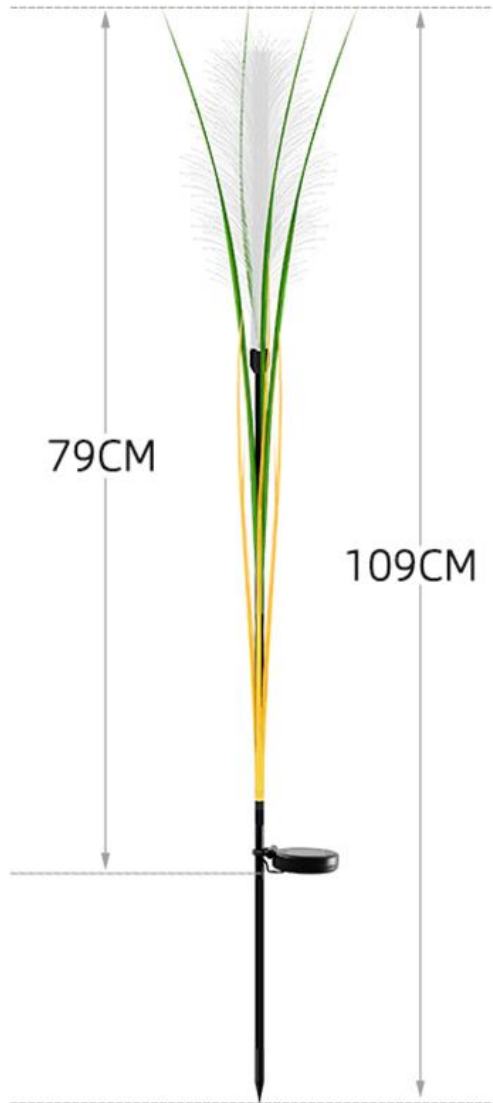

Acrylic material

Stainless steel rod

Single crystalline silicon solar panels

Solar snow lights

Inner box size: 7*8*40cm; 2PC; G.W: 0.465kg

Box size: 42*42*58cm, 40PCS/CTN; G.W: 19.74kg

Solar fiber fuzz lamp

Woolly material

Stainless steel rod

Single crystalline silicon solar panels

Solar fiber fuzz lamp

Inner box size: 7*8*40cm, 2PC; G.W: 0.28kg

Box size: 42*42*58cm, 40PCS/CTN; G.W: 12.70kg

Solar fiber reed light