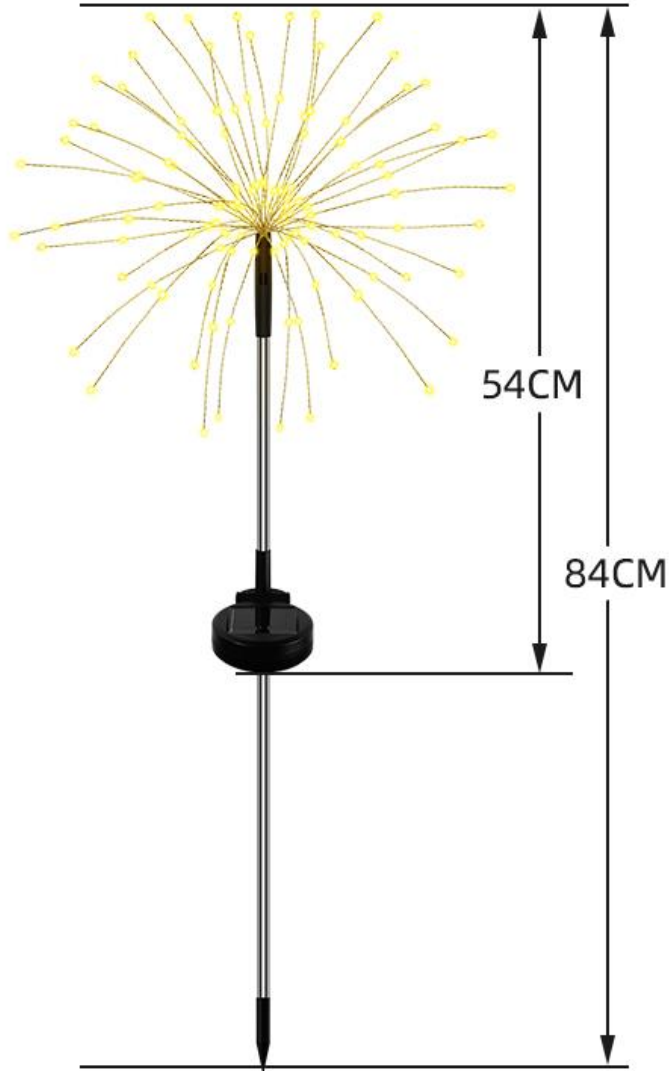

Outer box size: 58*54*50cm, 20PCS/CTN; G.W: 10.5kg

Solar single head peony lantern

Waterproof silk cloth

Stainless steel rod

Single crystalline silicon solar panels

Solar single head peony lantern

Inner box size: 11*11*40.5cm, 2PC; G.W: 0.36kg,

Outer box size: 57*42.5*57cm, 25 PCS/CTN; G.W: 10.5kg

Solar powered American flag lights

Waterproof silk cloth

Stainless steel rod

Polycrystalline silicon solar panels

Solar powered American flag lights

Inner box size: 9*7*40cm, 4PC; G.W: 0.38kg,

Outer box size: 44*42*47cm, 30PCS/CTN; G.W: 12.8kg

Solar firework lamp

Copper wire light

Stainless steel rod

Single crystalline silicon solar panels

Solar firework lamp

Inner box size: 8*8.6*37cm, 2PC; G.W: 0.32kg,