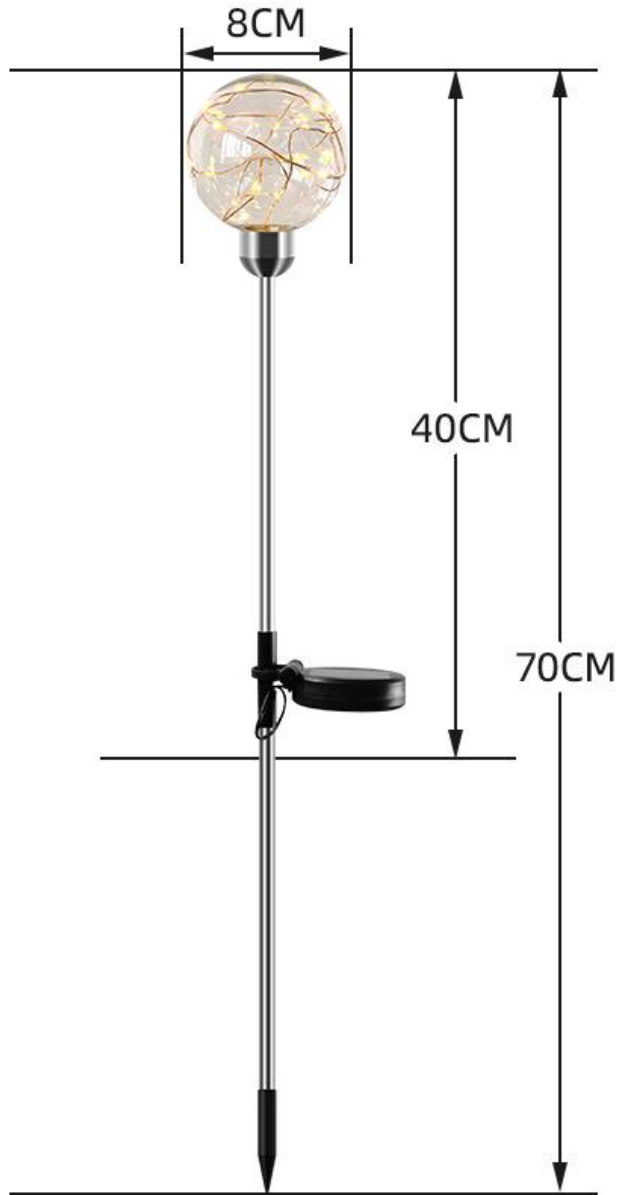

Outer box size: 56*42*56cm, 36PCS/CTN; G.W: 13kg

Solar windmill light

Fancy windmill

Stainless steel rod

Polycrystalline silicon solar panels

Solar windmill light

Inner box size: 11*11*40.5cm, 2PC; G.W: 0.345kg,

Outer box size: 57*42.5*57cm, 25PCS/CTN; G.W: 13kg

Solar carnation lamp

PVC material

Stainless steel rod

Single crystalline silicon solar panels

Solar carnation lamp

Inner box size: 40*10.5*10.5cm, 2PC; G.W: 0.3kg,

Outer box size: 55*41.5*55cm, 00PCS/CTN; G.W: 00kg

Solar aluminum wire ball lamp

Aluminum wire material

Stainless steel rod

Polycrystalline silicon solar panels

Solar aluminum wire ball lamp

Inner box size: 11*11*40.5cm, 2PC; G.W: 0.42kg,

Outer box size: 57*53.5*57cm, 30PCS/CTN; G.W: 14.1kg

Solar copper wire ball light

Copper wire light string

Stainless steel rod

Polycrystalline silicon solar panels

Solar copper wire ball light

Inner box size: 11*11*40.5cm, 2PC; G.W: 0.5kg,