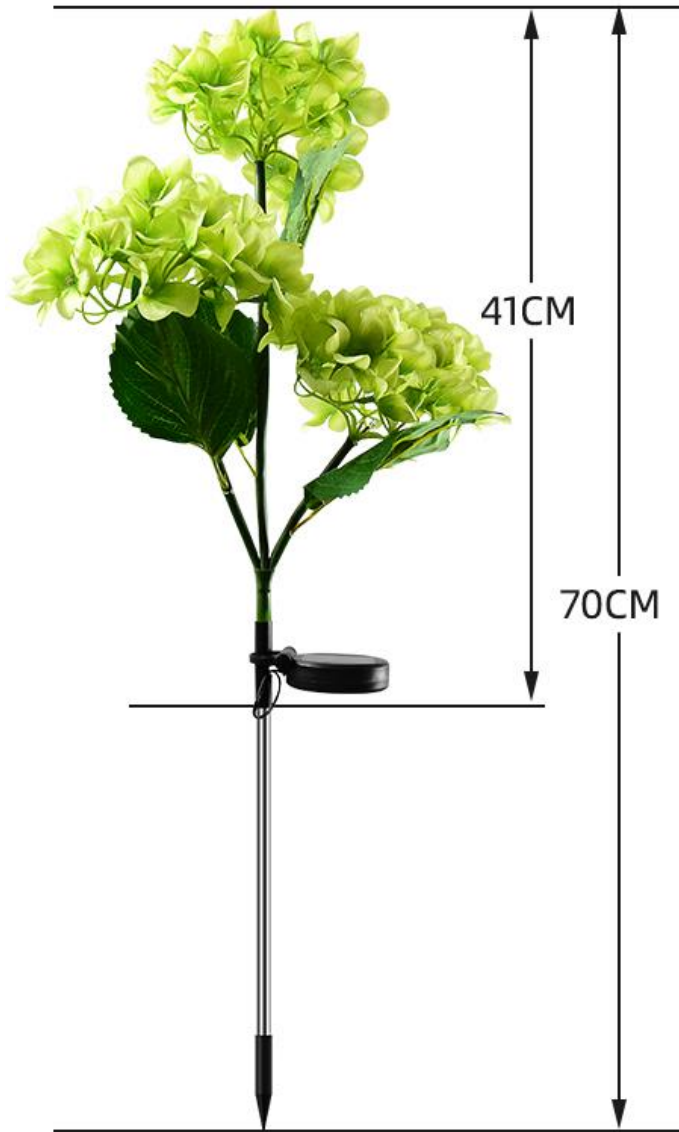

Four solar sunflower lights

Waterproof silk cloth

Stainless steel rod

Polycrystalline silicon solar panels

Four solar sunflower lights

Inner box size: 44*13*12cm, 2PC; G.W: 0.48kg,

Outer box size: 58*54*50cm, 20PCS/CTN; G.W: 11kg

Solar three head sunflower lamp

Waterproof silk cloth

Stainless steel rod

Polycrystalline silicon solar panels

Solar three head sunflower lamp

Inner box size: 40*11*11cm, 2PC; G.W: 0.415kg,

Outer box size: 57*42*57cm, 25PCS/CTN; G.W: 11.8kg

Solar two head sunflower lamp

Waterproof silk cloth

Stainless steel rod

Polycrystalline silicon solar panels

Solar two head sunflower lamp

Inner box size: 11*11*40.5cm, 2PC; G.W: 0.365kg,

Outer box size: 57*42.5*57cm, 25PCS/CTN; G.W: 10.6kg

Solar hydrangea lamp

Waterproof silk cloth

Stainless steel rod

Polycrystalline silicon solar panels

Solar hydrangea lamp

Inner box size: 9*9*42cm, 2PC; G.W: 0.37kg,

Outer box size: 56*42*56cm, 36PCS/CTN; G.W: 14.8kg