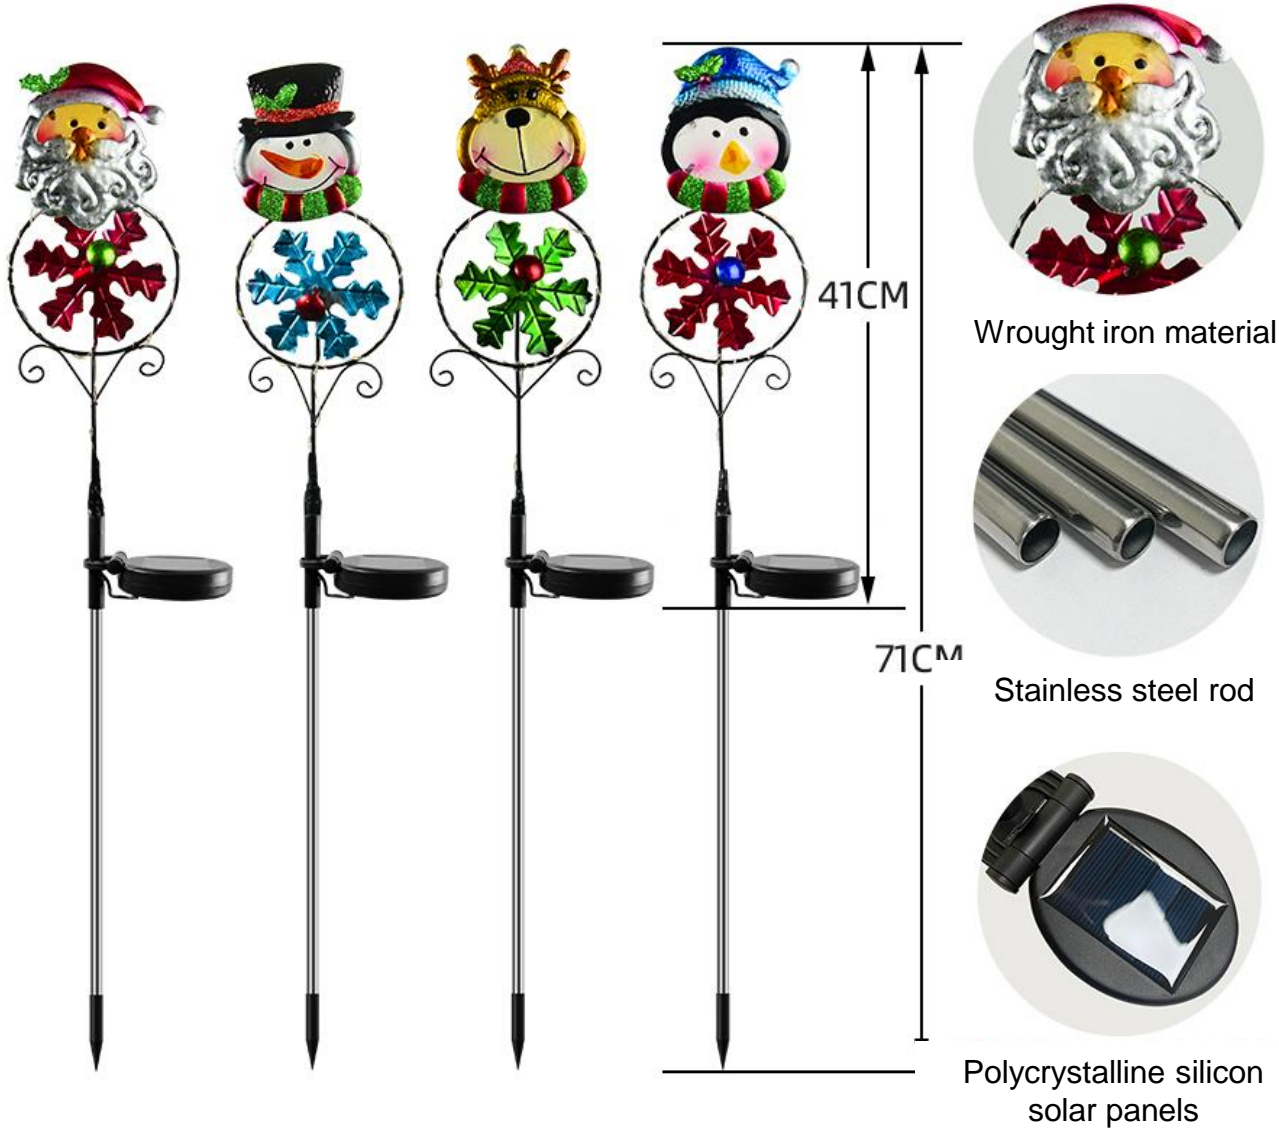

Outer box size: cm, PCS/CTN; G.W: kg

Solar powered Christmas cane lights

Distance line length:
47CM

Lead: 1.9M

Solar cane Light (one drag five)

Inner box size: 11*11*40cm, 2PC; G.W: 0.52kg

Outer box size: 57*40*56cm, 25PCS/CTN; G.W: 14.5kg

Solar wrought iron Christmas lights

Solar wrought iron Christmas lights

Inner box size: 9*10*42cm, 2PC; G.W: 0.413kg

Outer box size: 47*44*56cm, 30PCS/CTN; G.W: 13.89kg

Solar three-head onion lantern

PVC material