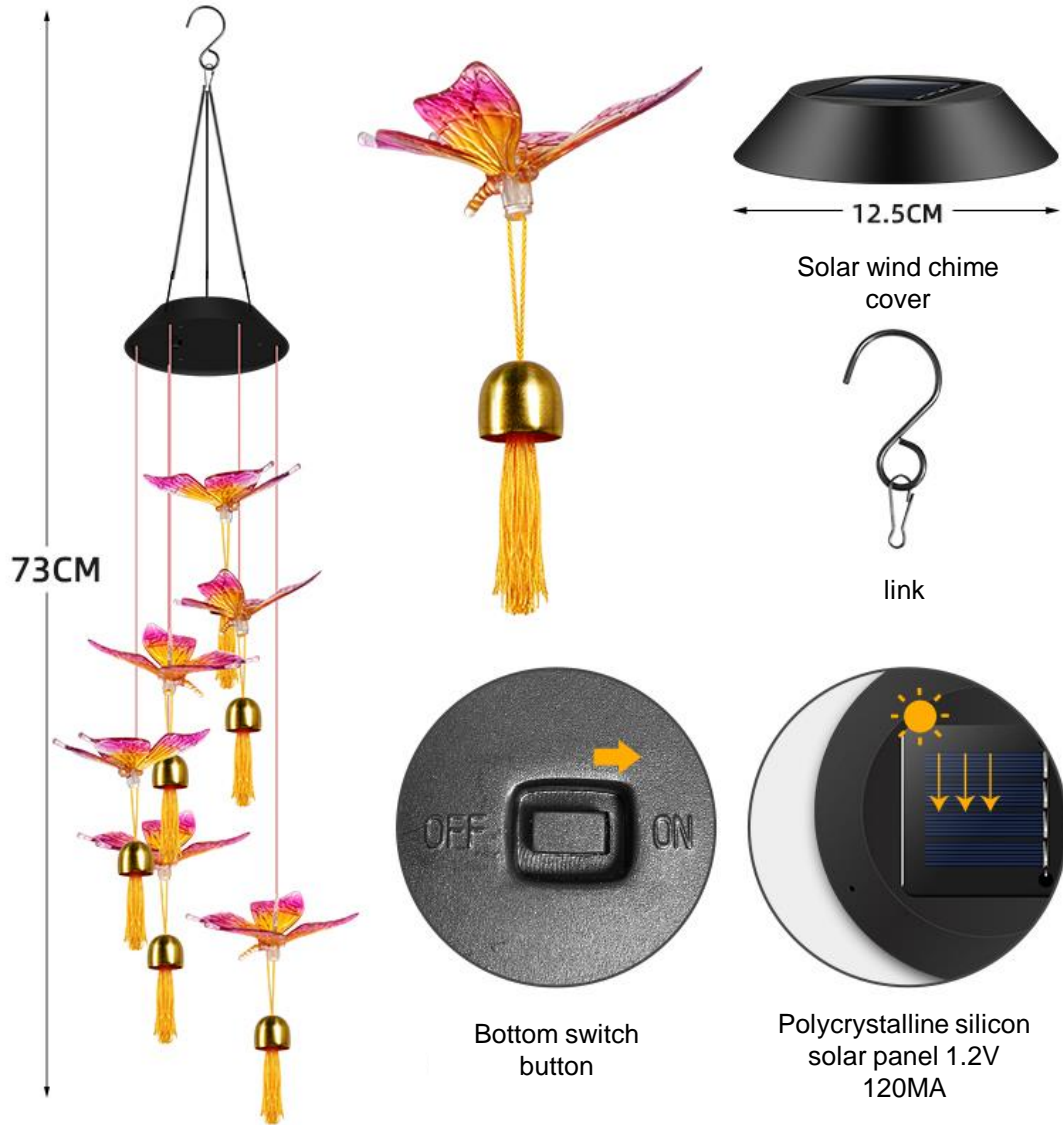

Solar red bird wind chime light

Solar Red Bird Wind chime Light (warm light)

Inner box size: 13.5*13.5*8.5cm; G.W:

Carton size: 42.5*56*44.5cm, 60PCS/CTN;

Solar bee wind chime lights

Solar Bee Wind Chime Light (Warm Light)

Inner box size: 13.5*13.5*8.5cm; G.W:

Carton size: 42.5*56*44.5cm, 60PCS/CTN;

Solar hummingbird wind chime lights with tassel bells

Solar Hummingbird Wind Chime Light with tassel bell (colorful gradient)

Inner box size: 13.5*13.5*8.5cm; G.W: 0.276kg/ box

Carton size: 42.5*56*44.5cm, 60PCS/CTN;

Solar pink yellow butterfly wind chime light with tassel bell

Solar Pink Yellow Butterfly Wind chime Light with tassel bell (colorful gradient)

Inner box size: 13.5*13.5*8.5cm; G.W: 0.267kg

Carton size: 42.5*56*44.5cm, 60PCS/CTN;

Solar Halloween wind chime lights

Solar Halloween Wind Chime Lights (Warm Light)

Inner box size: 13.5*13.5*8.5cm; G.W: