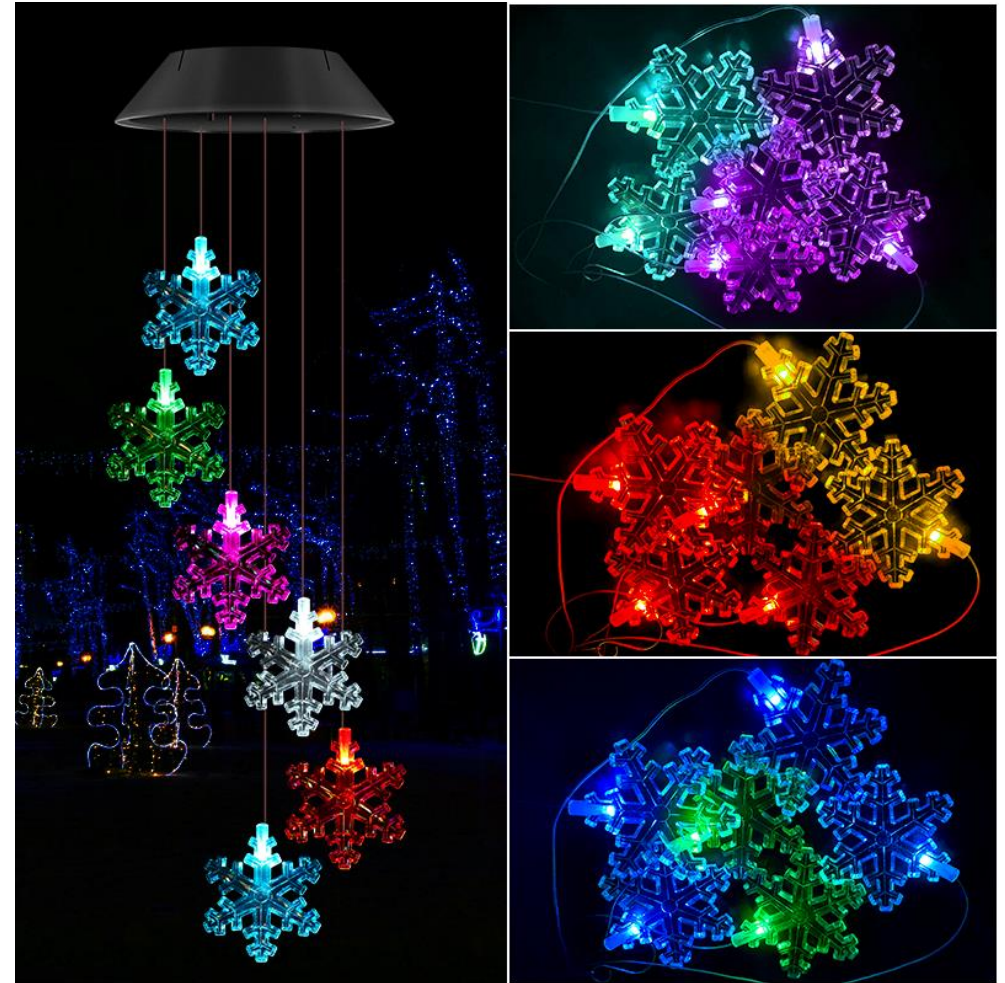

Solar transparent snow wind chime light

Solar transparent snow wind chime light (colorful gradient)

Inner box size: 13.5*13.5*8.5cm; G.W:

Carton size: 42.5*56*44.5cm, 60PCS/CTN;