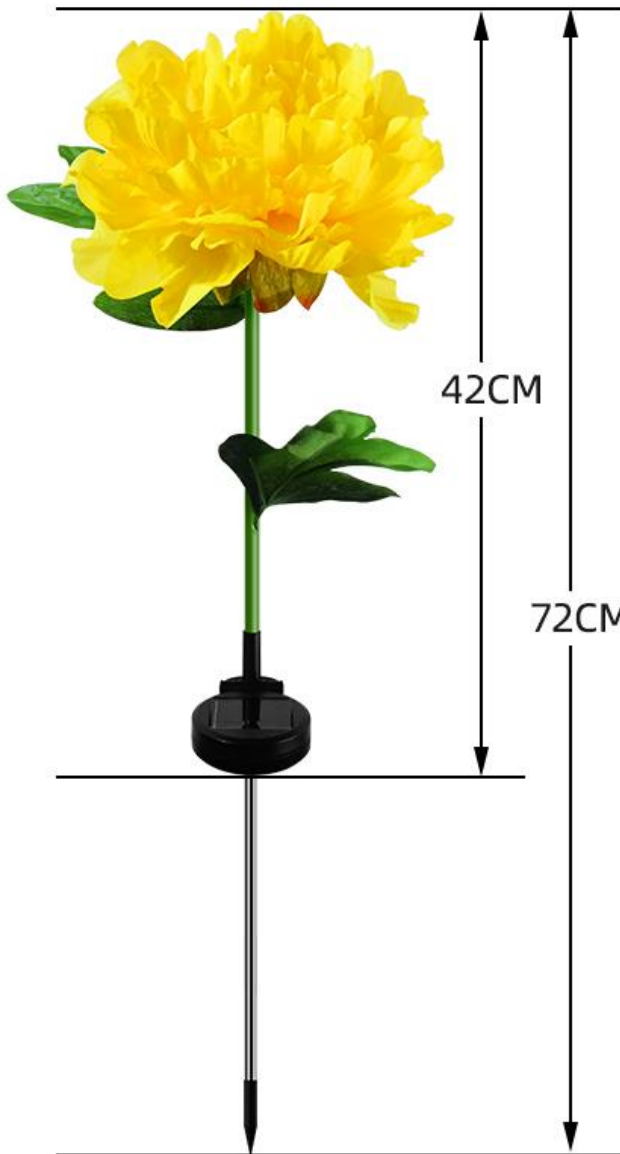

Inner box size: 12*13*44cm, 2PC; G.W: 0.5kg

Outer box size: 48*54*50cm, 20PCS/CTN; G.W: 11.5kg

Solar acrylic rod

Acrylic material

Stainless steel rod

Polycrystalline silicon solar panels

Solar acrylic round head scrub rod - Gold aluminum 2.5*15CM

Inner box size: 8*8.6*37cm, 2PC; G.W: 0.51kg

Outer box size: 00*00*00cm,

Solar acrylic rod

Acrylic material

Stainless steel rod

Polycrystalline silicon solar panels

Solar acrylic flat head scrub bar

Inner box size: 8*8.6*37cm, 2PC; G.W: 0.51kg

Outer box size: 00*00*00cm,

Solar three-head peony lantern

Waterproof silk cloth

Stainless steel rod

Single crystalline silicon solar panels

Solar 3 head peony lamp

Inner box size: 44*13*12cm, 2PC; G.W: 0.45kg,

Outer box size: 58*54*50cm, 20PCS/CTN; G.W: 10.5kg

Solar single head peony lantern

Waterproof silk cloth

Stainless steel rod

Single crystalline silicon solar panels

Solar single head peony lantern

Inner box size: 11*11*40.5cm, 2PC; G.W: 0.36kg,