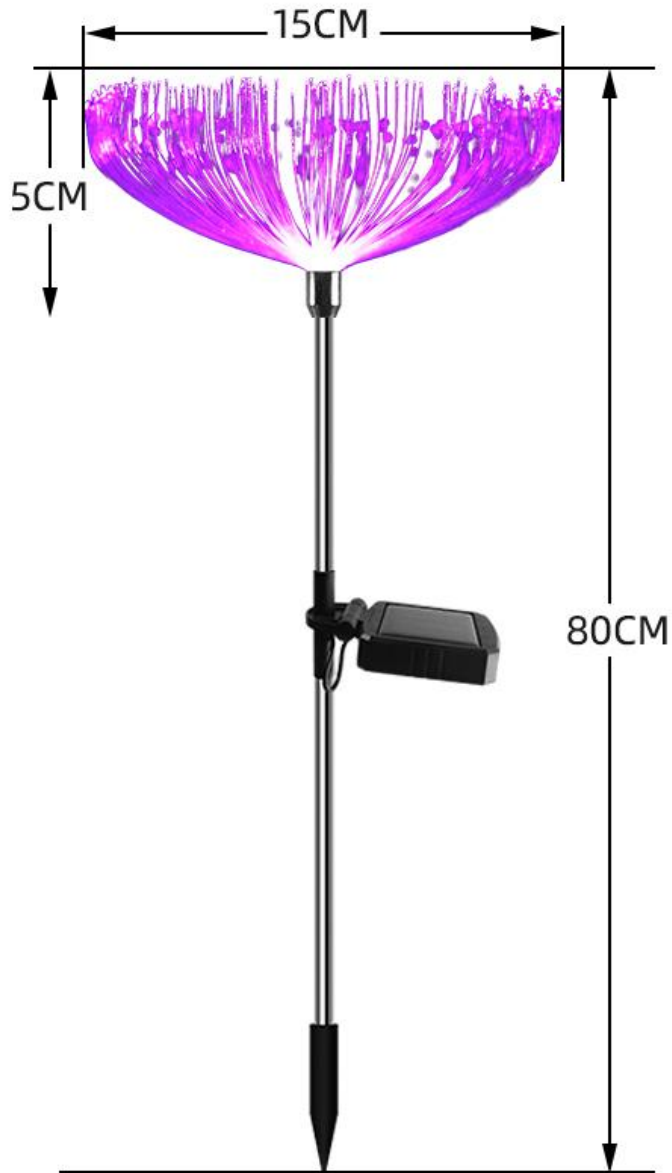

Solar glow rod butterfly

Solar glow rod butterfly

Inner box size: 8*8.7*37cm, 3PC; G.W: 0.357kg,

Box size: 52.5*39*58cm, 30PCS/CTN; G.W: 15.58kg

Solar rime

PVC material

Stainless steel rod

Single crystalline silicon solar panels

Solar rime

Inner box size: 8*7*40cm, 2PC; G.W: 0.365kg,

Outer box size: 42*42*44cm, 30PCS/CTN; G.W: 12.45kg

Solar seven heads of wheat

PVC material

Stainless steel rod

Single crystalline silicon solar panels

Solar seven heads of wheat

Inner box size: 8*7*40.5cm, 2PC; G.W: 0.355kg,

Outer box size: 42*42*44cm, 30PCS/CTN; G.W: 12.15kg

Solar fiber jellyfish

Fiber material

Stainless steel rod

Single crystalline silicon solar panels

Solar fiber

Inner box size: 32*32*6cm, 2PC; G.W: 0.335kg,

Outer box size: 56*56*57cm, 36PCS/CTN; G.W: 13.56kg

Solar love wind chime light

Solar Love Wind chime Light (colorful gradient)

Inner box size: 13.5*13.5*8.5cm; G.W: 0.255kg