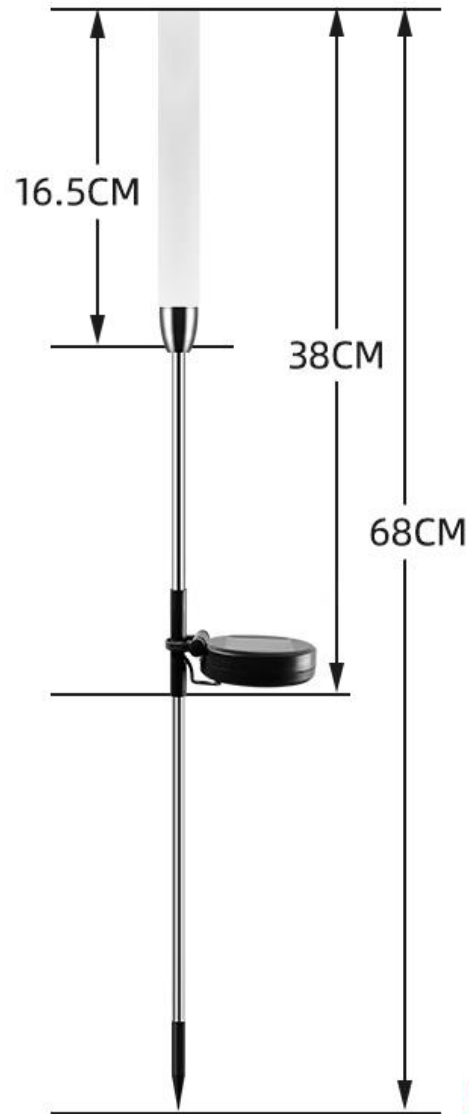

Solar cherry lamp

Inner box size: 8*8*40cm, 2PC; G.W: 0.5kg,

Box size: 42*47*58cm, 40PCS/CTN; G.W: 21.5kg

Solar rose lamp

PVC material

Stainless steel rod

Single crystalline silicon solar panels

Solar rose lamp

Inner box size: 8*8*40cm, 2PC; G.W: 0.5kg,

Box size: 42*47*58cm, 40PCS/CTN; G.W: 21.5kg

Solar butterfly lamp

9 butterflies +20 lamp beads

Stainless steel rod

Single crystalline silicon solar panels

Solar Butterfly Lamp (one tow two)

Inner box size: 12*13*44cm, 2PC; G.W: 0.5kg

Outer box size: 48*54*50cm, 20PCS/CTN; G.W: 11.5kg

Solar acrylic rod

Acrylic material

Stainless steel rod

Polycrystalline silicon solar panels

Solar acrylic round head scrub rod - Gold aluminum 2.5*15CM

Inner box size: 8*8.6*37cm, 2PC; G.W: 0.51kg

Outer box size: 00*00*00cm,

Solar acrylic rod

Acrylic material

Stainless steel rod

Polycrystalline silicon solar panels

Solar acrylic flat head scrub bar

Inner box size: 8*8.6*37cm, 2PC; G.W: 0.51kg