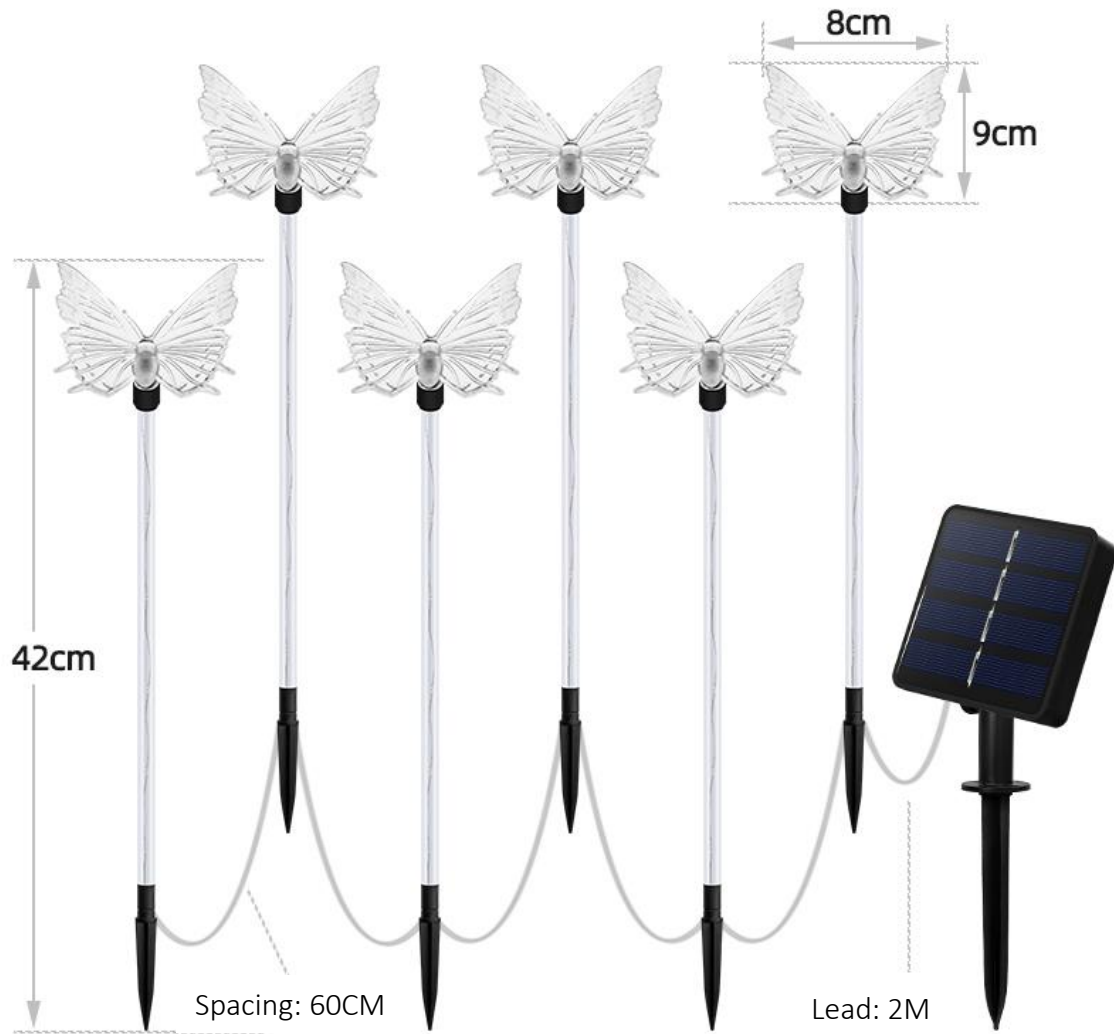

Solar butterfly Ball light - four colors

Waterproof silk cloth

Stainless steel rod

Single crystalline silicon solar panels

Solar butterfly ball lights

Inner box size: G.W:

Outer box size: PCS/CTN G.W:

Solar glow rod Butterfly Light (one drag six)

Solar glow rod Butterfly Light (one drag six)

Inner box size: 9*9*42CM ;1PC;G.W:

Outer box size: 47*44*56CM, 1PCS/CTN; G.W:

Solar lollipop Christmas cane lights

High efficiency solar panel
Eight-mode regulation

Light distance: 60CM, lead: 3m

Solar Lollipop Christmas Cane Light (8 modes)

Inner box size: 39.5*20*8 ;1PC; G.W: 1kg

Outer box size: 42*42*58cm, 14 PCS/CTN ;G.W: 16kg

Solar Star Christmas cane lights

PE material