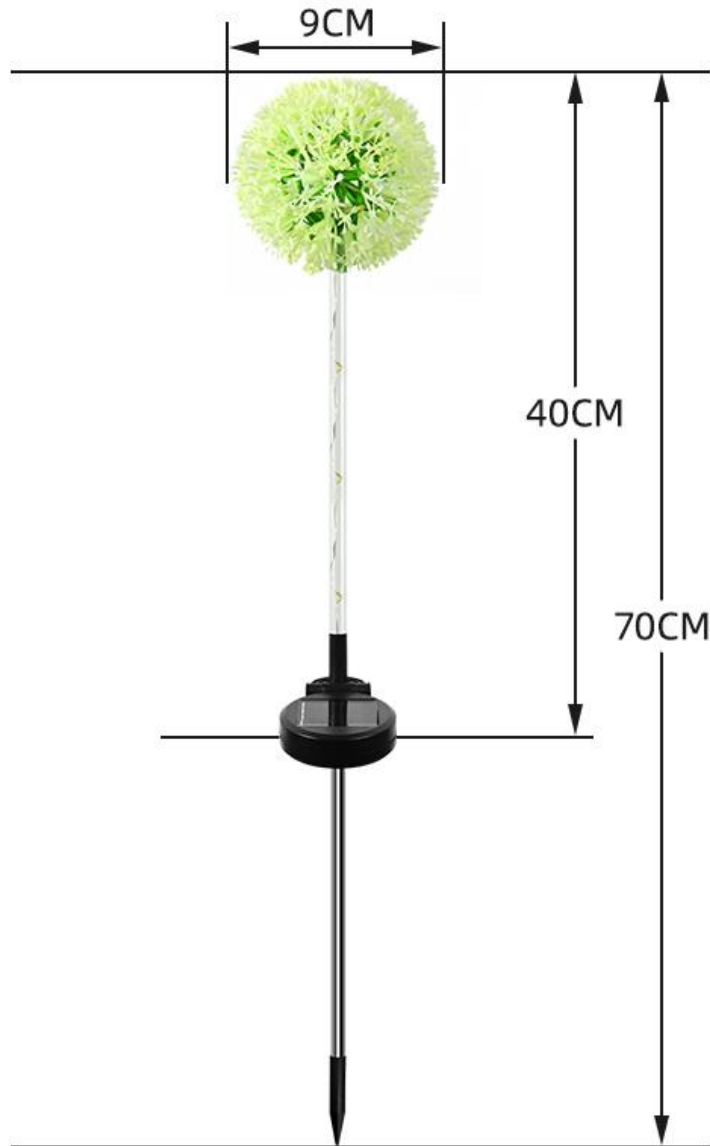

Outer box size: cm, PCS/CTN; G.W: kg

Solar powered Christmas cane lights

Distance line length:
47CM

Lead: 1.9M

Solar cane Light (one drag five)

Inner box size: 11*11*40cm, 2PC; G.W: 0.52kg

Outer box size: 57*40*56cm, 25PCS/CTN; G.W: 14.5kg

Stainless steel rod

Single crystalline silicon solar panels

Solar three-head onion lantern

Inner box size: 11*11*40.5cm, 2PC; G.W: 0.454kg

Outer box size: 57*42.5*57cm, 25PCS/CTN; G.W: 12.85kg

Solar glow rod onion lantern

PVC material

Stainless steel rod

Single crystalline silicon solar panels

Solar glow rod onion lantern

Inner box size: 9*9*42cm, 2PC; G.W: 0.312kg

Outer box size: 47*44*56cm, 30PCS/CTN; G.W: 12kg

Solar snow lights