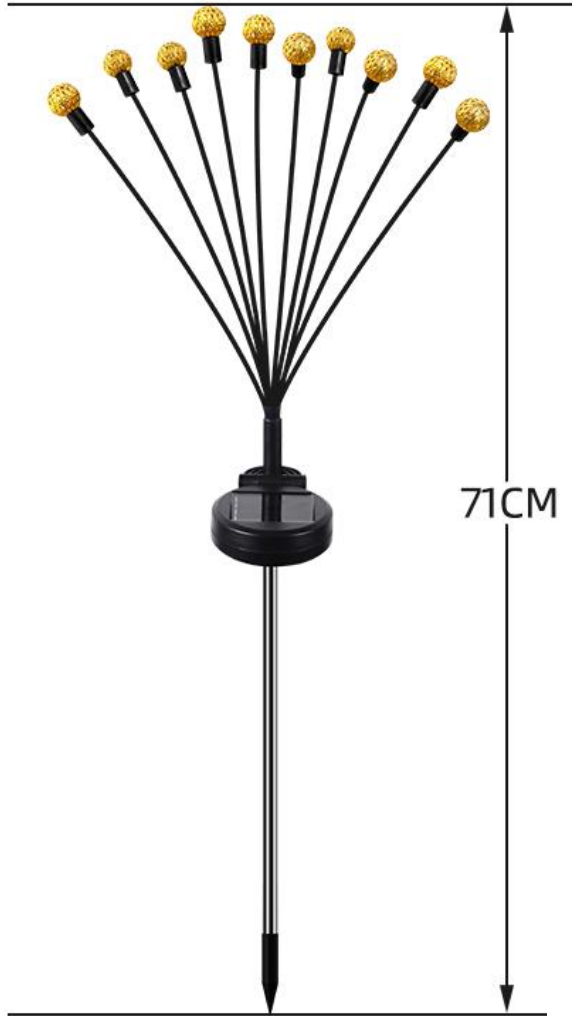

Star

ABS floor plug

Solar: Stars Christmas cane lights
Spacing length: 54CM
Lead: 3M Mode: Eight modes Light

Total height: 53CM
Specifications: one tow ten
Color: warm light

Solar Star Christmas Cane Light (8 modes)

2

Solar 8 head bubble stars Fireflies

Inner box size: 7*8*40cm, 2PC; G.W: 0.405kg
Outer box size: 42*42*58cm, 40PCS/CTN
G.W: 17.7kg

3

Milky white ball firefly lamp series

Solar power 6 fireflies

Inner box size: 7*8*40cm, 2PC; G.W: 0.335kg
Outer box size: 42*42*58cm, 40PCS/CTN
G.W: 14.9kg

1

Solar energy 8 fireflies

Inner box size: 7*8*40cm, 2PC; G.W: 0.365kg
Outer box size: 42*42*58cm, 40PCS/CTN
G.W: 16.1kg

2

Solar power 10 fireflies

Inner box size: 7*8*40cm, 2PC; G.W: 0.395kg
Outer box size: 42*42*58cm, 40PCS/CTN
G.W: 17.3kg

3

Solar gold Moroccan firefly light

71CM

Hollow round ball

Stainless steel rod

Single crystalline silicon solar panels

Solar Power 10 Moroccan fireflies - Warm light

Inner box size: 7*8*40cm, 2PC; G.W: 0.397kg