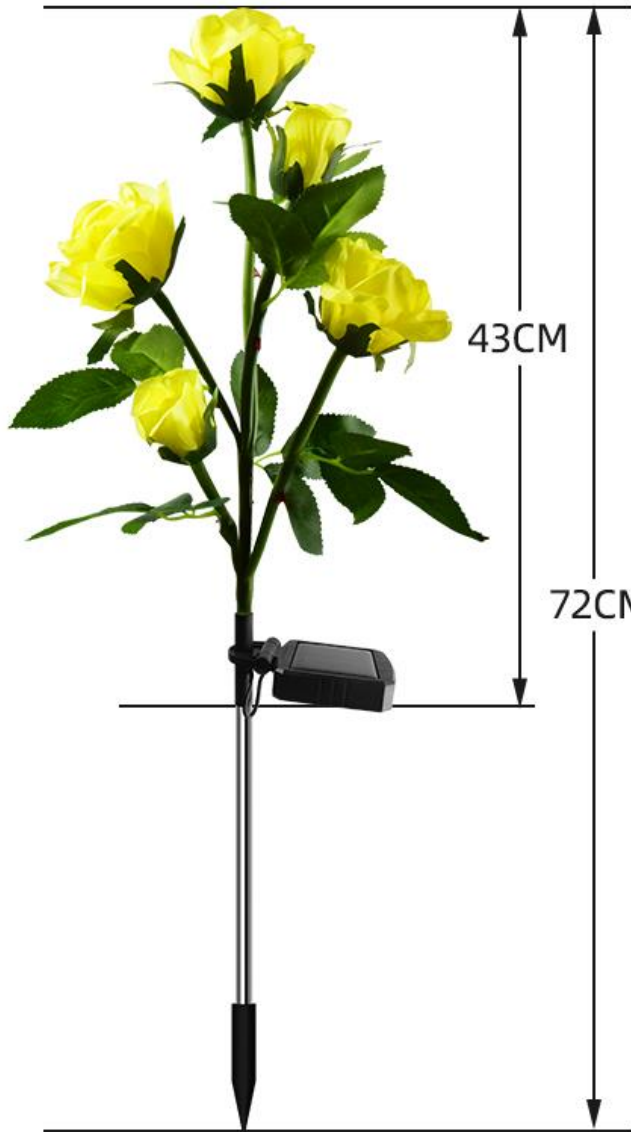

Solar seven rose lamp

Waterproof silk cloth

Stainless steel rod

Single crystalline silicon solar panels

Solar 7 head rose lamp

Inner box size: 7*10*44cm, 2PC; G.W: : 0.41kg,

Carton size: 52*46*58cm, 40PCS/CTN; G.W: 17.9kg

Solar six rose lamp

Waterproof silk cloth

Stainless steel rod

Single crystalline silicon solar panels

Solar six rose lamp

Inner box size: 7*10*44cm, 2PC; G.W: 0.396kg,

Carton size: 52*46*58cm, 40PCS/CTN; G.W: 17.34kg

Solar five rose lamp

Waterproof silk cloth

Stainless steel rod

Single crystalline silicon solar panels

Solar five rose lamp

Inner box size: 7*10*44cm, 2PC; G.W: 0.396kg,

Carton size: 52*46*58cm, 40PCS/CTN; G.W: 17.34kg

Solar four rose lamp

Waterproof silk cloth

Stainless steel rod

Single crystalline silicon solar panels

Solar four rose lamp

Inner box size: 7*10*44cm, 2PC; G.W: 0.396kg,

Carton size: 52*46*58cm, 40PCS/CTN; G.W: 17.34kg