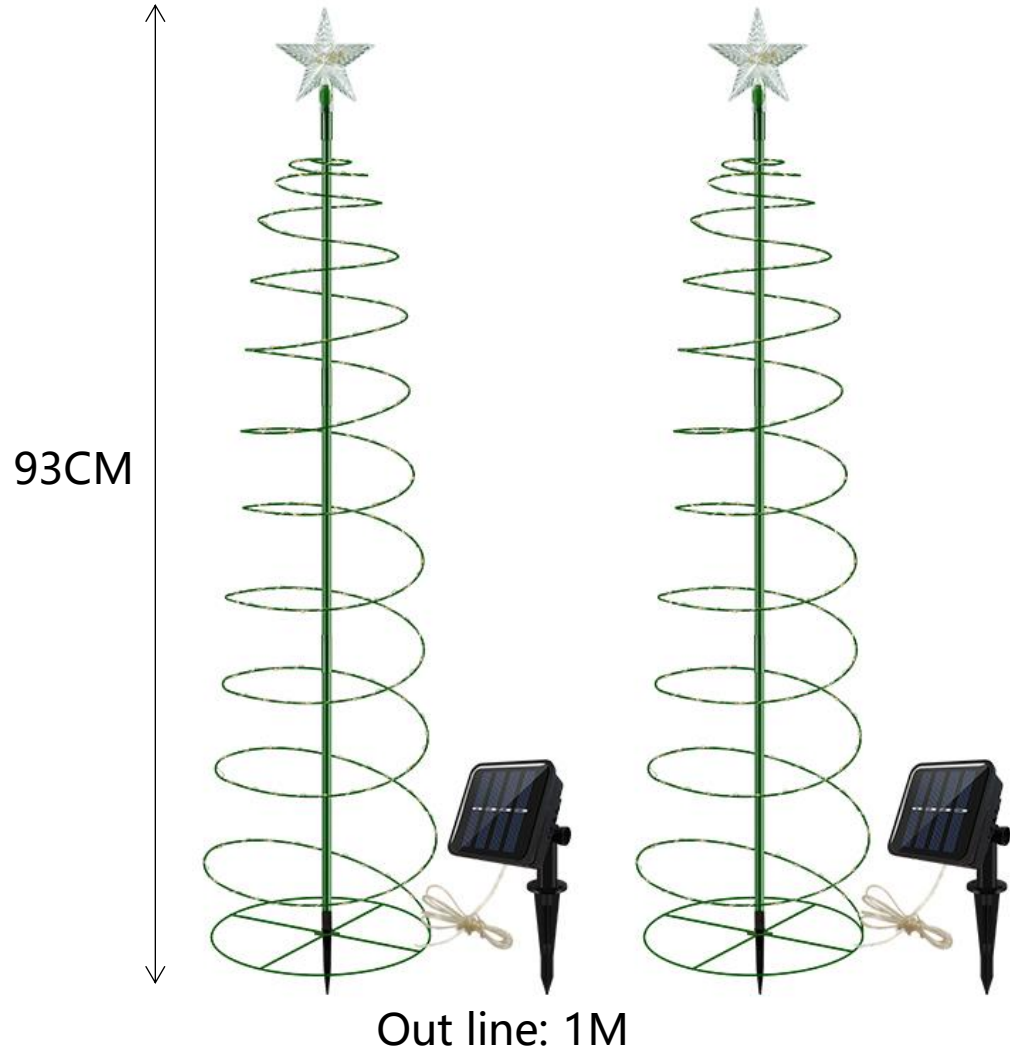

Outer box size: 42*42*58; 40PCS/CTN; G.W: 12.98kg

Solar Double fiber jellyfish lamp (color gradient)

Inner box size: 9*9*42CM; **4PC**; G.W: 0.540kg

Outer box size: 47*44*56; 30PCS/CTN; G.W: 17.71kg

Solar Wrought Iron Christmas Tree Lights (8 modes)