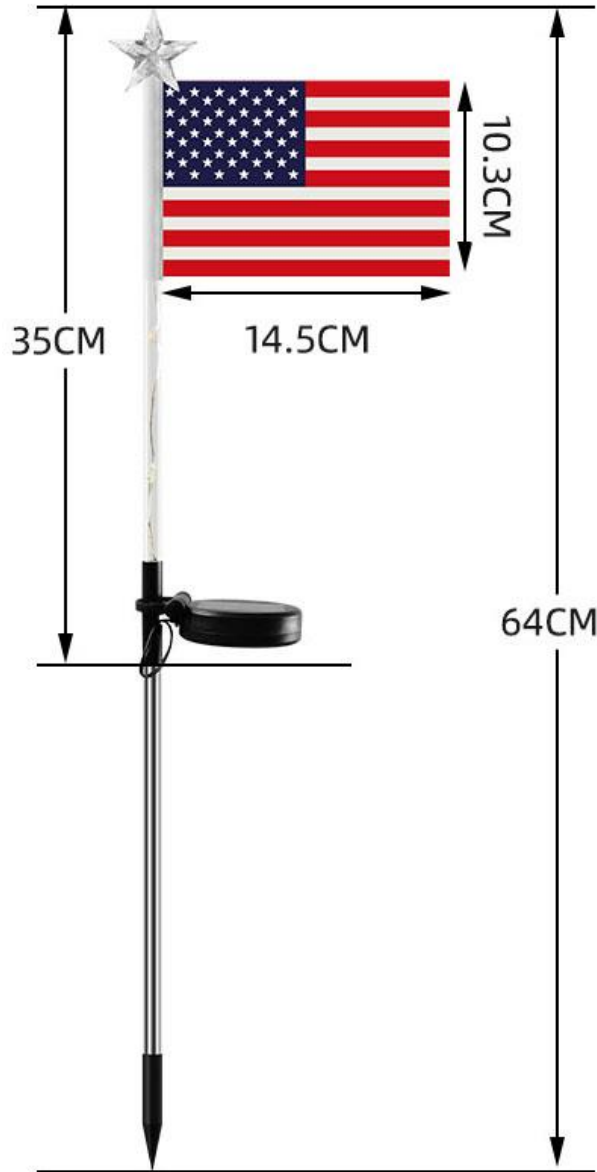

Inner box size: 8*8.6*37cm, 2PC; G.W: 0.51kg

Outer box size: 00*00*00cm,

Solar acrylic rod

Acrylic material

Stainless steel rod

Polycrystalline silicon solar panels

Solar acrylic flat head scrub bar

Inner box size: 8*8.6*37cm, 2PC; G.W: 0.51kg

Outer box size: 58*54*50cm, 20PCS/CTN; G.W: 10.5kg

Solar single head peony lantern

Waterproof silk cloth

Stainless steel rod

Single crystalline silicon solar panels

Solar single head peony lantern

Inner box size: 11*11*40.5cm, 2PC; G.W: 0.36kg,

Outer box size: 57*42.5*57cm, 25 PCS/CTN; G.W: 10.5kg

Solar powered American flag lights

Waterproof silk cloth

Stainless steel rod

Polycrystalline silicon solar panels

Solar powered American flag lights

Inner box size: 9*7*40cm, 4PC; G.W: 0.38kg,

Outer box size: 44*42*47cm, 30PCS/CTN; G.W: 12.8kg

Solar firework lamp

Copper wire light

Stainless steel rod

Single crystalline silicon solar panels

Solar firework lamp

Inner box size: 8*8.6*37cm, 2PC; G.W: 0.32kg,