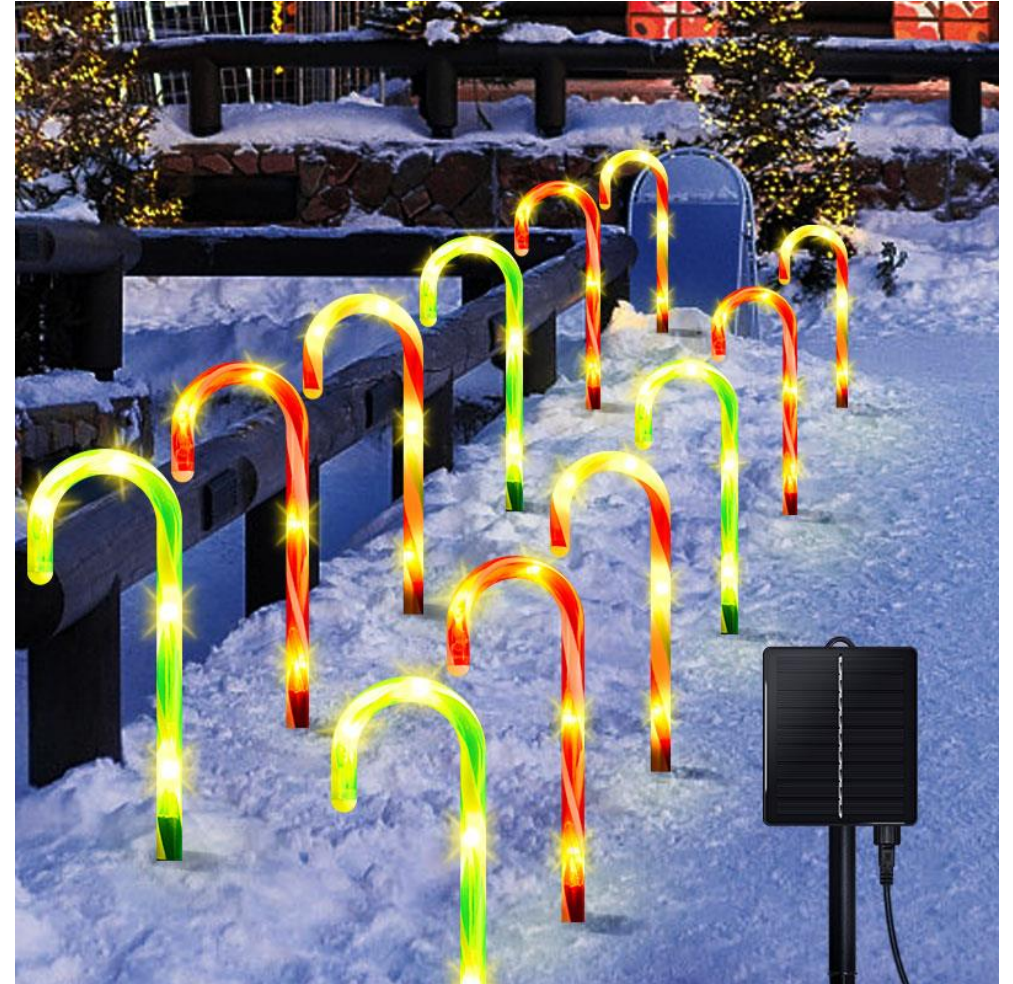

Solar Colored Christmas Cane Lights (8 modes)

Inner box size: 40.5*11*11CM; Gross weight: 0.7kg