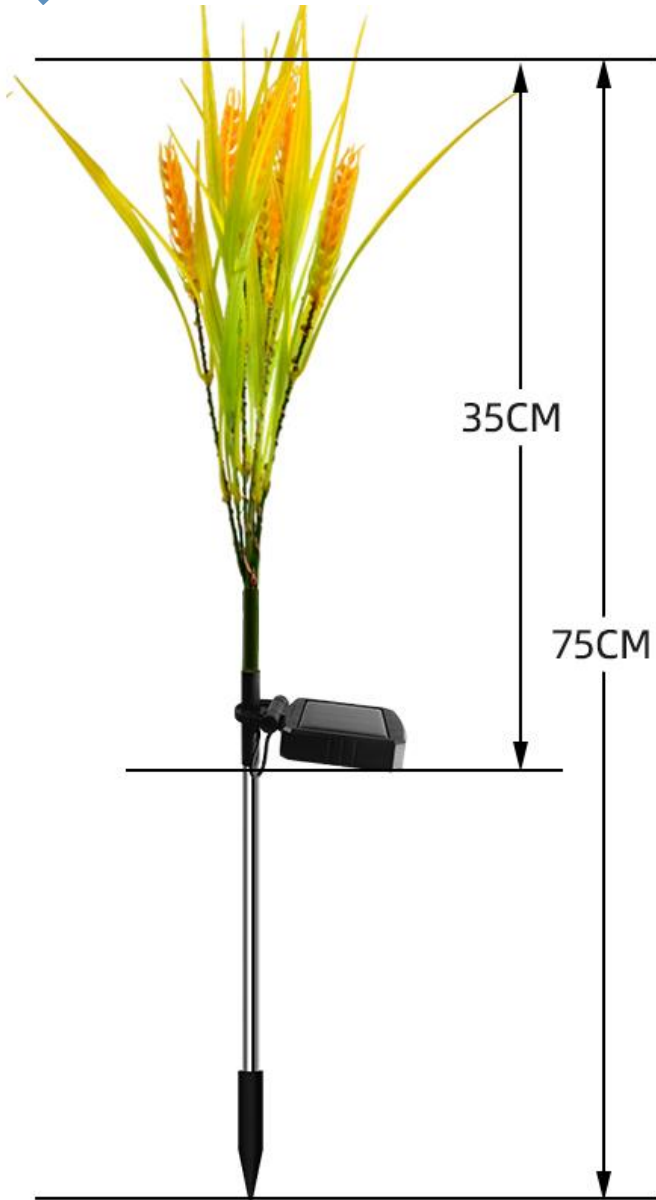

Solar acrylic flat head bubble rod

Acrylic material

Stainless steel rod

Polycrystalline silicon solar panels

Solar acrylic flat head bubble rod

Inner box size: 7*8*40.5cm, 2PC; G.W: 0.505kg,

Outer box size: 42*42*44cm, 30PCS/CTN; G.W: 16.65kg

Solar glow rod butterfly

Solar glow rod butterfly

Inner box size: 8*8.7*37cm, 3PC; G.W: 0.357kg,

Box size: 52.5*39*58cm, 30PCS/CTN; G.W: 15.58kg

Solar rime

PVC material

Stainless steel rod

Single crystalline silicon solar panels

Solar rime

Inner box size: 8*7*40cm, 2PC; G.W: 0.365kg,

Outer box size: 42*42*44cm, 30PCS/CTN; G.W: 12.45kg

Solar seven heads of wheat

PVC material

Stainless steel rod

Single crystalline silicon solar panels

Solar seven heads of wheat

Inner box size: 8*7*40.5cm, 2PC; G.W: 0.355kg,

Outer box size: 42*42*44cm, 30PCS/CTN; G.W: 12.15kg

Solar fiber jellyfish

Fiber material

Stainless steel rod

Single crystalline silicon solar panels