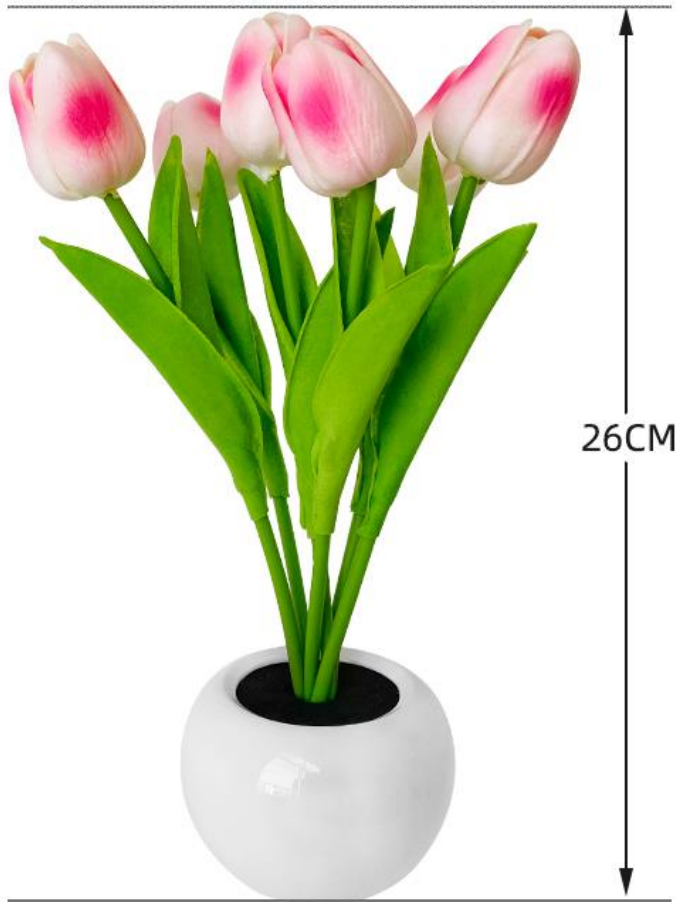

Button battery tulip nightlight