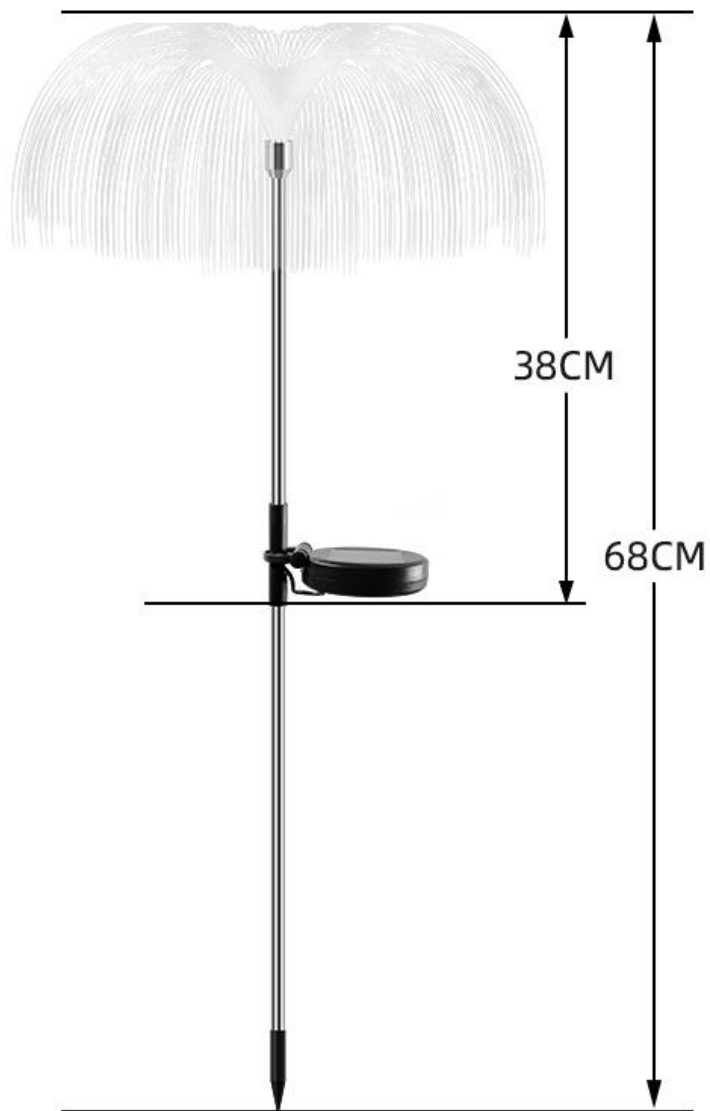

Inner box size: 13.2*13.2*23cm

outer box size: 69*23*55cm

Solar owl light

Resin material

ABS floor plug

Solar panel

Solar owl light

Inner box size: 13.2*13.2*23cm, N.W: 0.365kg/ piece

Outer box size: 69*23*55cm

Solar-powered mushroom lamp

Resin material

Solar panel

ABS floor plug

Solar Mushroom Lamp (one tow three)

Inner box size: 20*9*16.5cm, G.W: 0.32kg/ box

Distance length: 60CM, outlet length: 93CM

Solar tube lamp

Clear hose lamp

Solar panel

8 Mode Control

Solar Tube Light (8 modes)

Specification: 12m 100 lamp, solar panel: 6.8X6.8CM

Inner box size: 19*11.3*10.3CM, G.W: 0.31kg

Specification: 22m 200 lamp, solar panel: 8.5X8.5CM

Inner box size: 20.5*14.5*11CM, G.W: 0.51kg

Solar fiber optic jellyfish lamp

Fiber material

Stainless steel rod

Single crystalline silicon solar panels

Solar fiber optic jellyfish lamp

Inner box size: 37*8.7*8cm, 4PC; G.W: 0.51kg,