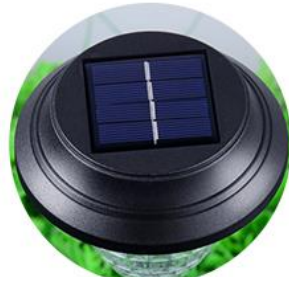

Solar lawn light