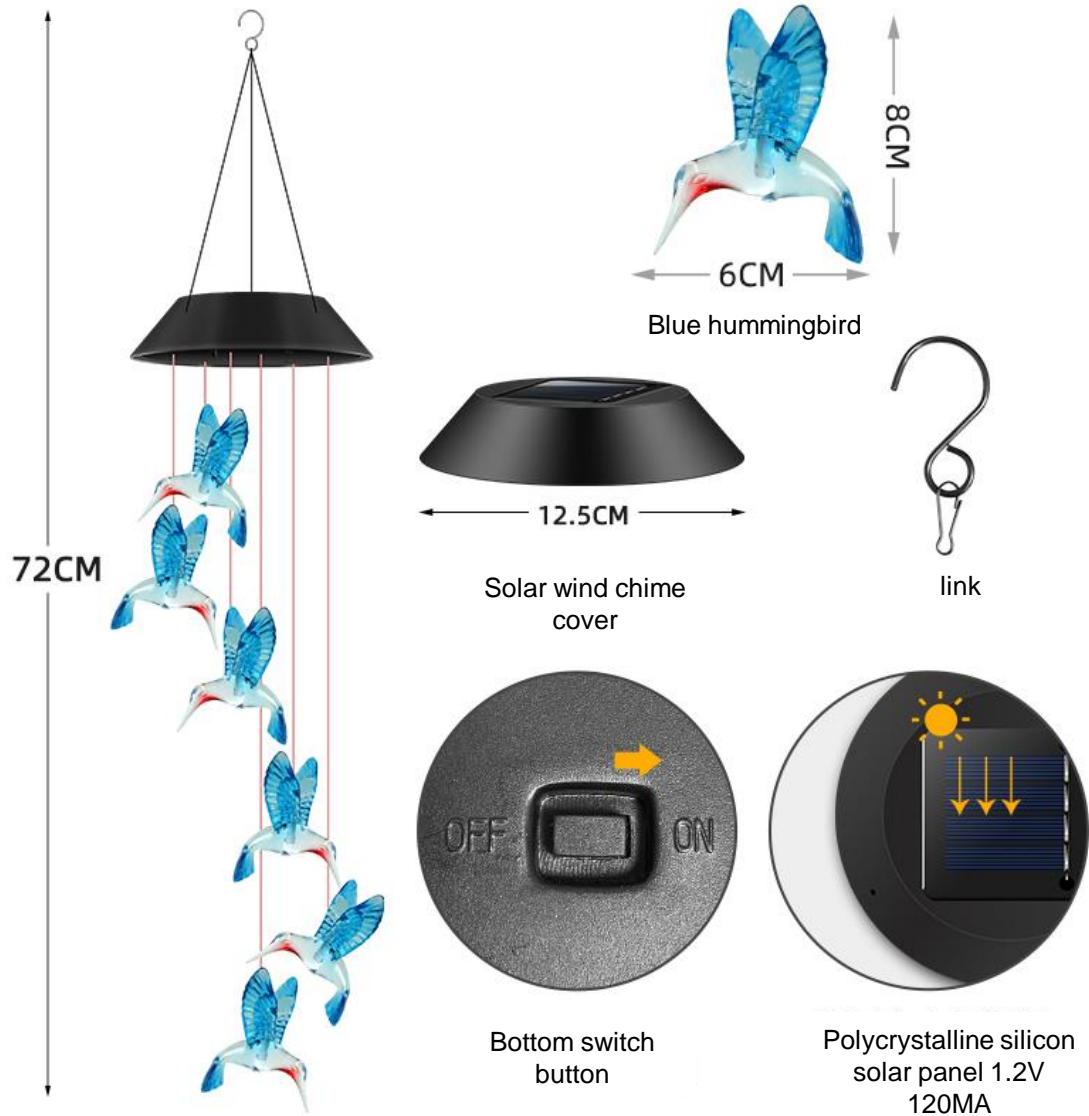

Solar fiber

Inner box size: 32*32*6cm, 2PC; G.W: 0.335kg,

Outer box size: 56*56*57cm, 36PCS/CTN; G.W: 13.56kg

Solar love wind chime light

Solar Love Wind chime Light (colorful gradient)

Inner box size: 13.5*13.5*8.5cm; G.W: 0.255kg

Carton size: 42.5*56*44.5cm, 60PCS/CTN

Solar rice ball wind chime light

Solar Rice Ball Wind chime Light (colorful gradient)

Inner box size: 13.5*13.5*8.5cm; G.W: 0.255kg

Outer box size: 42.5*56*44.5cm, PCS/CTN;

Solar blue hummingbird wind chimes

Solar Blue Hummingbird Wind Chime Light (colorful gradient)

Inner box size: 13.5*13.5*8.5cm; G.W: 0.31kg

Carton size: 42.5*56*44.5cm, 60PCS/CTN;

Solar green hummingbird wind chimes

Solar Green Hummingbird Wind Chime Light (colorful gradient)

Inner box size: 13.5*13.5*8.5cm; G.W: 0.31kg/ box

Carton size: 42.5*56*44.5cm, 60PCS/CTN;

Solar transparent hummingbird wind chimes

Solar Transparent Hummingbird Wind Chime Light (colorful gradient)