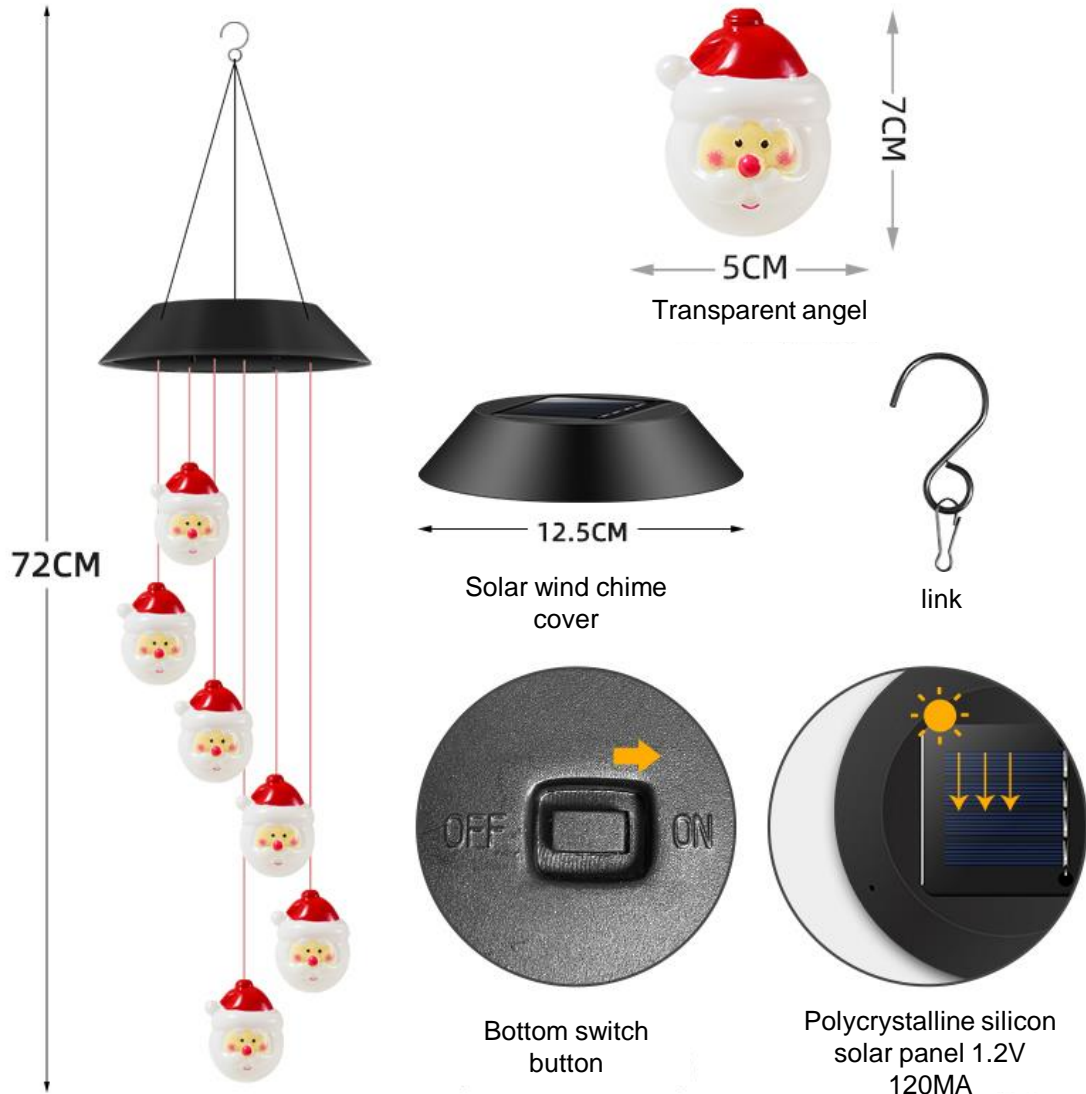

Solar Transparent Moon Wind chime Light (colorful gradient)

Inner box size: 13.5*13.5*8.5cm; G.W:

Carton size: 42.5*56*44.5cm, 60PCS/CTN;

Solar transparent star and moon wind chime light

Solar transparent Starmoon wind chime Light (colorful gradient)

Inner box size: 13.5*13.5*8.5cm; G.W:

Carton size: 42.5*56*44.5cm, 60PCS/CTN;

Solar transparent sun wind chime light

Solar transparent sun wind chime light

Inner box size: 13.5*13.5*8.5cm; G.W: 0.275kg

Carton size: 42.5*56*44.5cm, 60PCS/CTN;

Solar blue angel wind chime light

Solar Blue Angel Wind chime Light (colorful gradient)

Inner box size: 13.5*13.5*8.5cm; G.W: 0.253kg/ box

Carton size: 42.5*56*44.5cm, 60PCS/CTN;

Solar transparent angel wind chime light

Solar transparent Angel Wind chime Light (colorful gradient)

Inner box size: 13.5*13.5*8.5cm; G.W: 0.253kg/ box

Carton size: 42.5*56*44.5cm, 60PCS/CTN;

Solar Santa wind chime lights

Solar Santa Wind Chime Light (Colorful gradient)