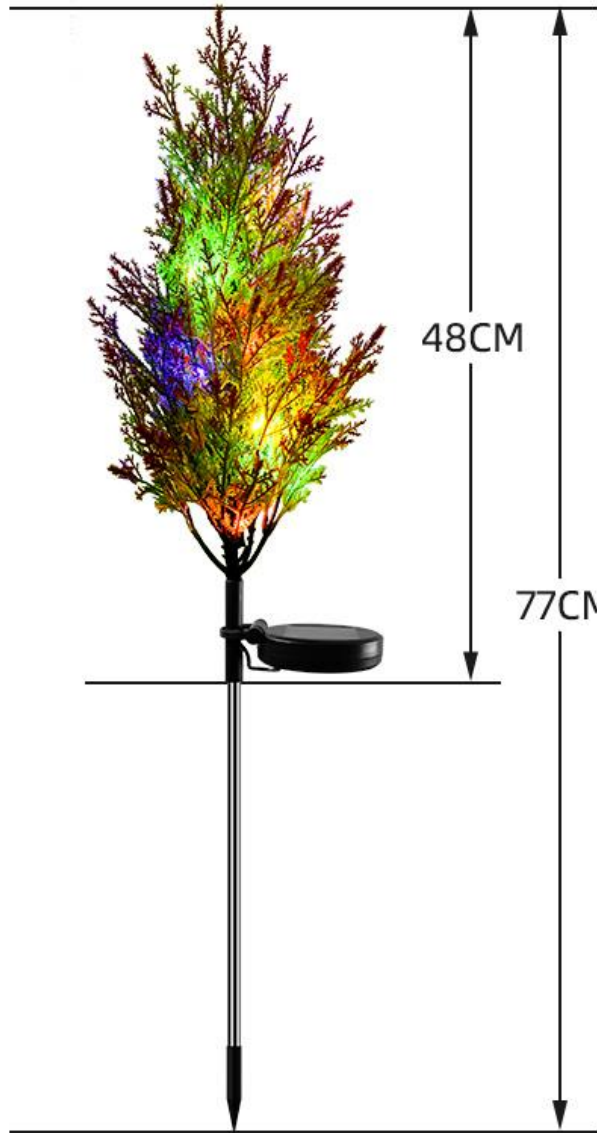

Outer box size: 57*53.5*57cm, 30PCS/CTN; G.W: 16.5kg

Solar pine tree light

PVC material

Stainless steel rod

Single crystalline silicon solar panels

Solar pine tree light

Inner box size: 9*9*38cm, 2PC; G.W: 0.355kg,

Outer box size: 47*40*56cm, 30PCS/CTN; G.W: 12kg

Solar small tea flower lantern

PVC material

Stainless steel rod

Single crystalline silicon solar panels

Solar small tea flower lantern

Inner box size: cm, 2PC; G.W: : 00kg,

Outer box size: cm, 00PCS/CTN; G.W: 00kg

Solar pine tree lights

PVC material

Stainless steel rod

Single crystalline silicon solar panels

Solar pine tree lights

Inner box size: cm, 2PC; G.W: : 00kg,

Outer box size: cm, 00PCS/CTN; G.W: 00kg

Solar violet lamp

Waterproof silk cloth

Stainless steel rod

Single crystalline silicon solar panels

Solar violet lamp

Inner box size: cm, 2PC; G.W: : 00kg,

Outer box size: cm, 00PCS/CTN; G.W: 00kg

Solar Christmas tree lights