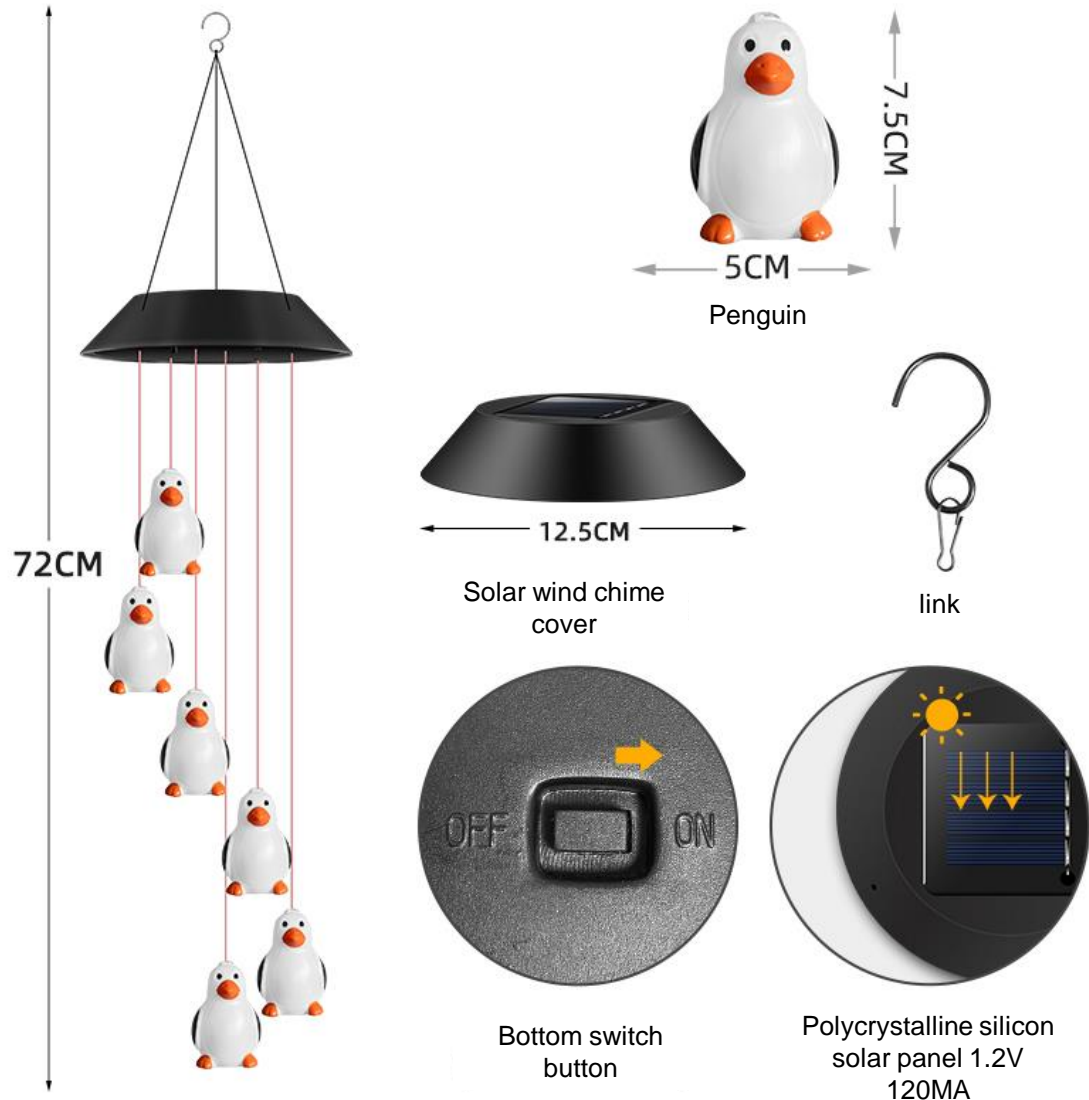

Solar blue angel wind chime light

Solar Blue Angel Wind chime Light (colorful gradient)

Inner box size: 13.5*13.5*8.5cm; G.W: 0.253kg/ box

Carton size: 42.5*56*44.5cm, 60PCS/CTN;

Solar transparent angel wind chime light

Solar transparent Angel Wind chime Light (colorful gradient)

Inner box size: 13.5*13.5*8.5cm; G.W: 0.253kg/ box

Carton size: 42.5*56*44.5cm, 60PCS/CTN;

Solar Santa wind chime lights

Solar Santa Wind Chime Light (Colorful gradient)

Inner box size: 13.5*13.5*8.5cm; G.W:

Carton size: 42.5*56*44.5cm, 60PCS/CTN;

Solar Penguin Christmas Wind Chime Light

Solar Penguin Christmas Wind Chime Light

Inner box size: 13.5*13.5*8.5cm; G.W:

Carton size: 42.5*56*44.5cm, 60PCS/CTN;

Solar red bird wind chime light

Solar Red Bird Wind chime Light (warm light)

Inner box size: 13.5*13.5*8.5cm; G.W:

Carton size: 42.5*56*44.5cm, 60PCS/CTN;

Solar bee wind chime lights

Solar Bee Wind Chime Light (Warm Light)