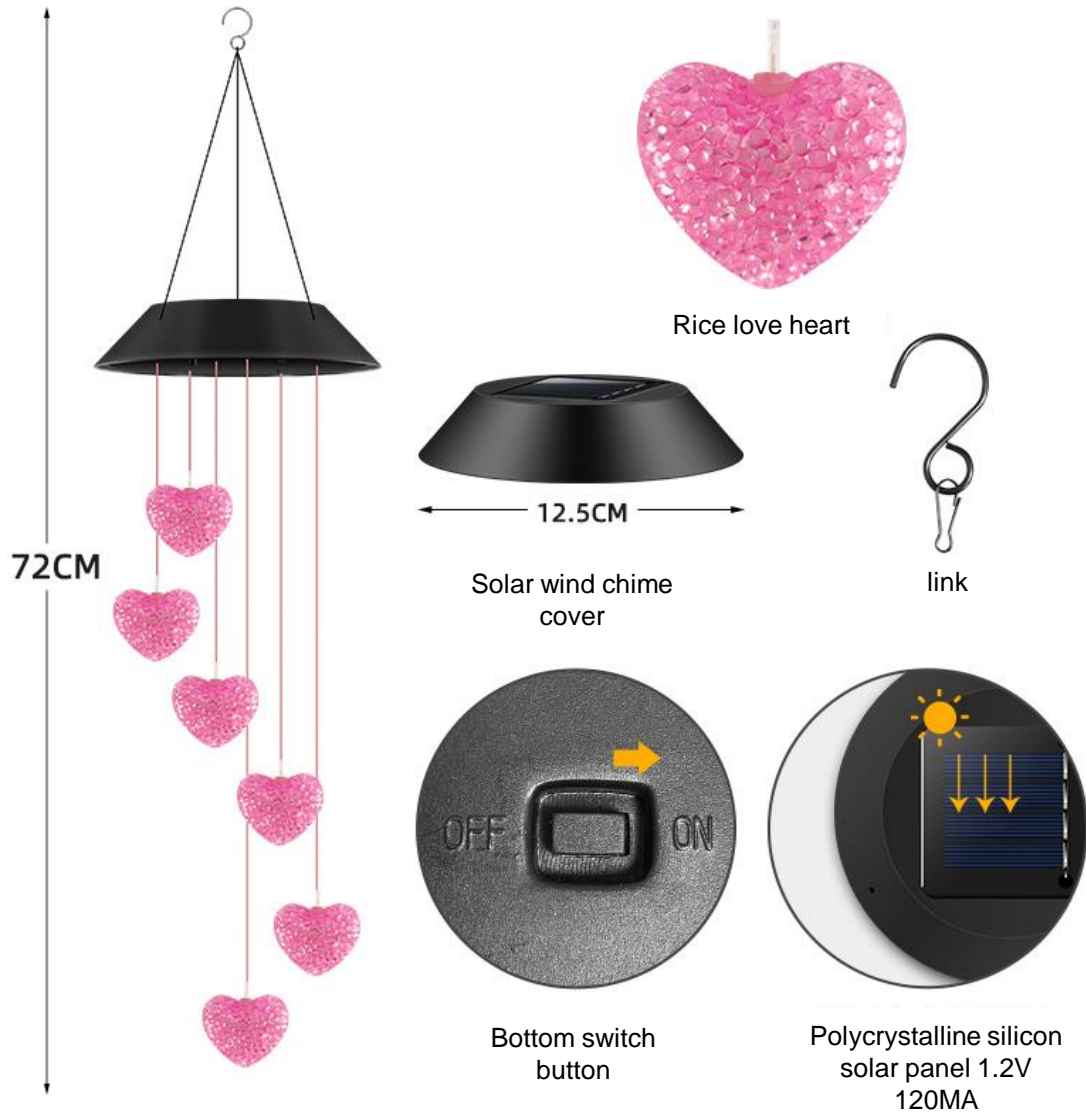

Solar seven heads of wheat

Inner box size: 8*7*40.5cm, 2PC; G.W: 0.355kg,

Outer box size: 42*42*44cm, 30PCS/CTN; G.W: 12.15kg

Solar fiber jellyfish

Fiber material

Stainless steel rod

Single crystalline silicon solar panels

Solar fiber jellyfish

Inner box size: 32*32*6cm, 2PC; G.W: 0.315kg,

Outer box size: 56*56*57cm, 36PCS/CTN; G.W: 12.84kg

Solar fiber light

Fiber material

Stainless steel rod

Single crystalline silicon solar panels

Solar fiber

Inner box size: 32*32*6cm, 2PC; G.W: 0.335kg,

Outer box size: 56*56*57cm, 36PCS/CTN; G.W: 13.56kg

Solar love wind chime light

Solar Love Wind chime Light (colorful gradient)

Inner box size: 13.5*13.5*8.5cm; G.W: 0.255kg