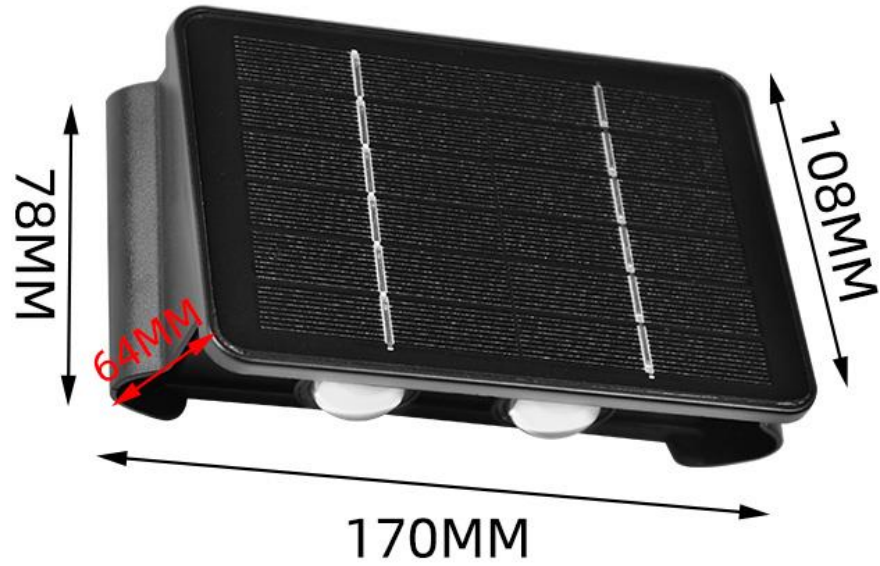

Solar tree spotlights

5.5V solar panels

Highlight the bead

Double swivel joint for flexible
Angle adjustment

Solar tree spotlights

Inner box size: 150*150*135mm, 2PC; G.W: 0.458KG

Outer box size: 62.5*32*42.5CM 24PCS/CTN

Five solar wall lights

Bright convex lens
irradiation distance is far

Single crystalline silicon
solar panels

ABS material

Five solar wall lights

Inner box size: 11.5*6.6*18CM, 1PC; G.W: 0.38KG

Outer box size: 36.5*35*38CM, 30PCS/CTN; G.W: 12.2KG

Four solar wall lights

Bright convex lens
irradiation distance is far

Single crystalline silicon
solar panels

ABS material

Four solar wall lights

Inner box size: 11.5*6.6*18CM, 1PC; G.W: 0.38KG

Outer box size: 36.5*35*38CM, 30PCS/CTN; G.W: 12.2KG

Solar three-sided armor wall lamp

Adjustable light Angle

Three sided monocrystalline silicon solar panels

Highlight the COB light source

Solar three-sided armor wall lamp

Inner box size: 15.8CM*10.3CM*10.5CM; 1PC; G.W: 0.5KG