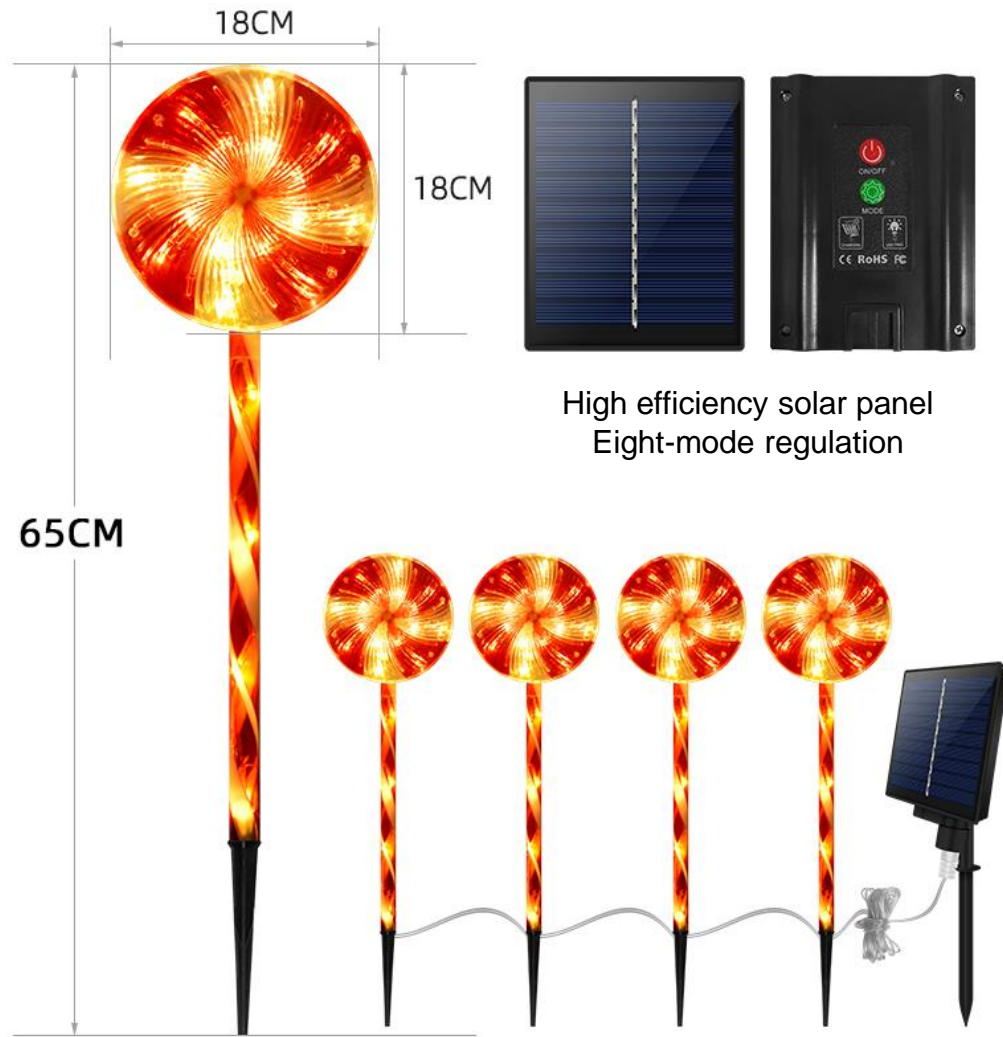

Solar butterfly Ball light - four colors

Waterproof silk cloth

Stainless steel rod

Single crystalline silicon solar panels

Solar butterfly ball lights

Inner box size: G.W:

Outer box size: PCS/CTN G.W:

Solar glow rod Butterfly Light (one drag six)

Solar glow rod Butterfly Light (one drag six)

Inner box size: 9*9*42CM ;1PC;G.W:

Outer box size: 47*44*56CM, 1PCS/CTN; G.W:

Solar lollipop Christmas cane lights

High efficiency solar panel
Eight-mode regulation