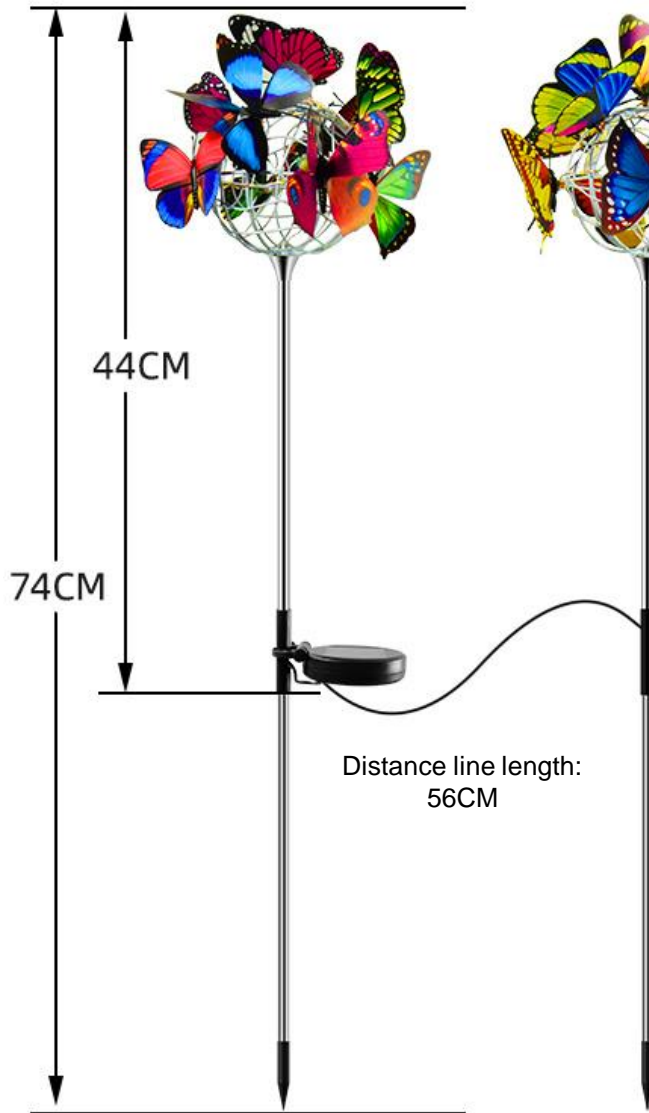

Solar butterfly chandelier

Inner box size: 11.5*11.5*11.5cm, 1PC; G.W: 0.13kg

Outer box size: 59.5*59.5*48cm, 100PCS/CTN; G.W: 15kg

Solar cherry lamp

PVC material

Stainless steel rod

Single crystalline silicon solar panels

Solar cherry lamp

Inner box size: 8*8*40cm, 2PC; G.W: 0.5kg,

Box size: 42*47*58cm, 40PCS/CTN; G.W: 21.5kg

Solar rose lamp

PVC material

Stainless steel rod

Single crystalline silicon solar panels

Solar rose lamp

Inner box size: 8*8*40cm, 2PC; G.W: 0.5kg,

Box size: 42*47*58cm, 40PCS/CTN; G.W: 21.5kg

Solar butterfly lamp

9 butterflies +20 lamp beads

Stainless steel rod

Single crystalline silicon solar panels

Solar Butterfly Lamp (one tow two)

Inner box size: 12*13*44cm, 2PC; G.W: 0.5kg

Outer box size: 48*54*50cm, 20PCS/CTN; G.W: 11.5kg

Solar acrylic rod

Acrylic material

Stainless steel rod

Polycrystalline silicon solar panels

Solar acrylic round head scrub rod - Gold aluminum 2.5*15CM