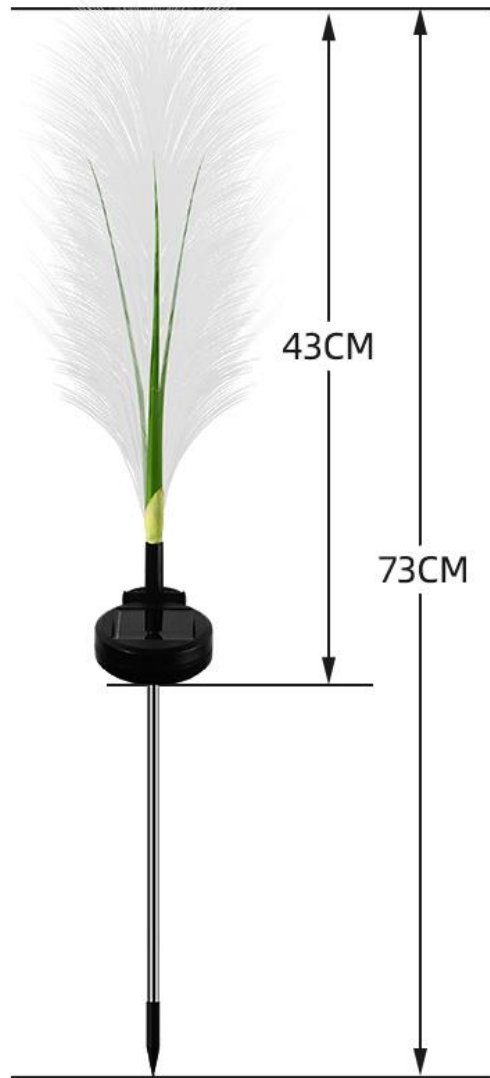

Inner box size: 10.5*6.5*21cm, G.W: 0.335kg

Outer box size: 44*34.5*44cm, 40PCS/CTN; G.W: 13.95kg

Solar flame lamp

Solar flame lamp

Inner box size: 16*16*10cm, G.W: 0.44kg

Solar meteor shower lights

Specification: Warm light (one drag ten)
Total height: 50cm, spacing: 30CM, lead: 3M

PVC material

Stainless steel rod

Single crystalline silicon solar panels

Solar glow rod onion lantern

Inner box size: 9*9*42cm, 2PC; G.W: 0.312kg

Outer box size: 47*44*56cm, 30PCS/CTN; G.W: 12kg

Solar snow lights

Acrylic material

Stainless steel rod

Single crystalline silicon solar panels

Solar snow lights

Inner box size: 7*8*40cm; 2PC; G.W: 0.465kg

Box size: 42*42*58cm, 40PCS/CTN; G.W: 19.74kg

Solar fiber fuzz lamp

Woolly material

Stainless steel rod

Single crystalline silicon solar panels

Solar fiber fuzz lamp

Inner box size: 7*8*40cm, 2PC; G.W: 0.28kg

Box size: 42*42*58cm, 40PCS/CTN; G.W: 12.70kg

Solar fiber reed light