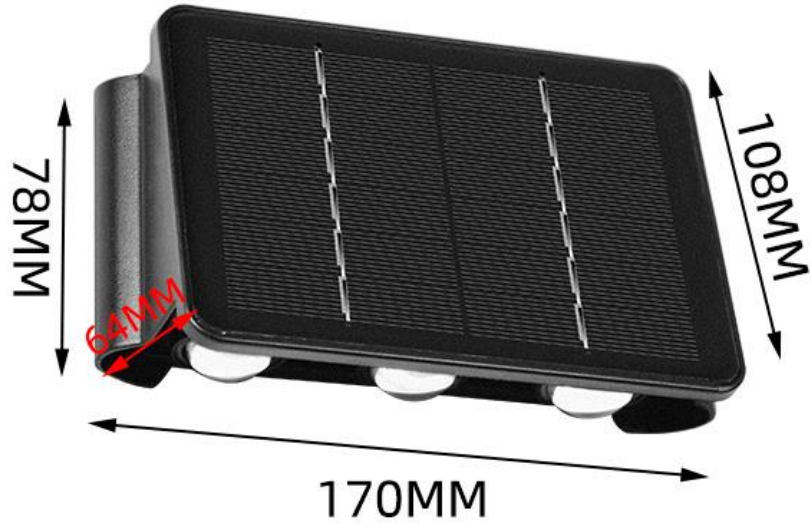

Solar tree spotlights

5.5V solar panels

Highlight the bead

Double swivel joint for flexible
Angle adjustment

Solar tree spotlights

Inner box size: 150*150*135mm, 2PC; G.W: 0.458KG

Outer box size: 62.5*32*42.5CM 24PCS/CTN

Five solar wall lights

Bright convex lens
irradiation distance is far

Single crystalline silicon
solar panels

ABS material

Five solar wall lights

Inner box size: 11.5*6.6*18CM, 1PC; G.W: 0.38KG

Outer box size: 36.5*35*38CM, 30PCS/CTN; G.W: 12.2KG

Four solar wall lights

Bright convex lens
irradiation distance is far

Single crystalline silicon
solar panels

ABS material

Four solar wall lights

Inner box size: 11.5*6.6*18CM, 1PC; G.W: 0.38KG

Outer box size: 36.5*35*38CM, 30PCS/CTN; G.W: 12.2KG