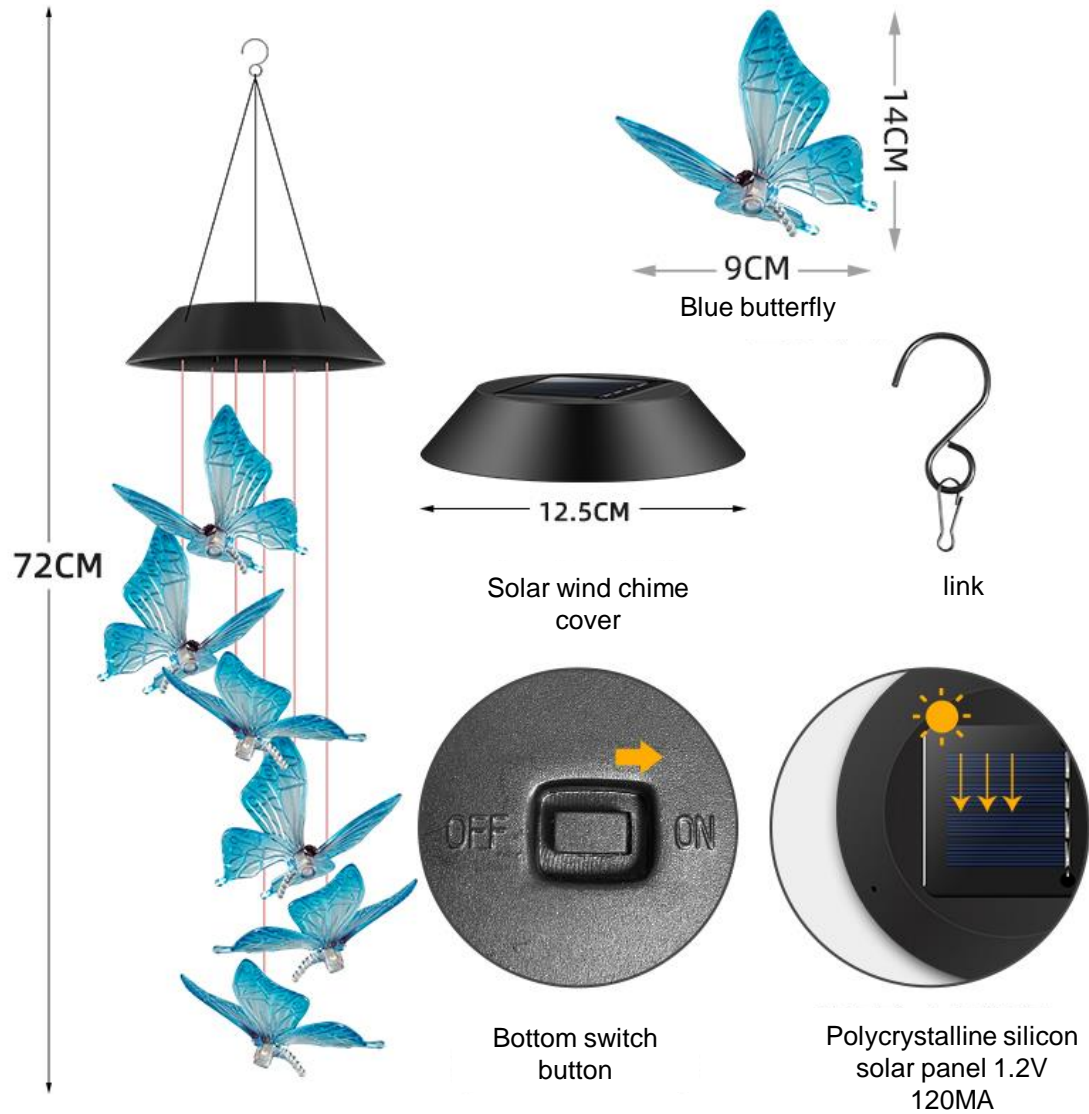

Solar Green Hummingbird Wind Chime Light (colorful gradient)

Inner box size: 13.5*13.5*8.5cm; G.W: 0.31kg/ box

Carton size: 42.5*56*44.5cm, 60PCS/CTN;

Solar transparent hummingbird wind chimes

Solar Transparent Hummingbird Wind Chime Light (colorful gradient)

Carton size: 42.5*56*44.5cm, 60PCS/CTN;

Solar transparent dragonfly wind chime light

Solar Green Dragonfly Wind chime Light (colorful gradient)

Inner box size: 13.5*13.5*8.5cm; G.W: 0.195kg/ box

Carton size: 42.5*56*44.5cm, 60PCS/CTN;

Solar blue butterfly wind chime light

Solar Blue Butterfly Wind chime Light (colorful gradient)

Inner box size: 13.5*13.5*8.5cm; G.W: 0.228kg/ box

Carton size: 42.5*56*44.5cm, 60PCS/CTN;

Solar transparent butterfly wind chime light

Solar transparent Butterfly Wind chime Light (colorful gradient)

Inner box size: 13.5*13.5*8.5cm; G.W: 0.228kg/ box

Carton size: 42.5*56*44.5cm, 60PCS/CTN;

Solar transparent snow wind chime light

Solar transparent snow wind chime light (colorful gradient)