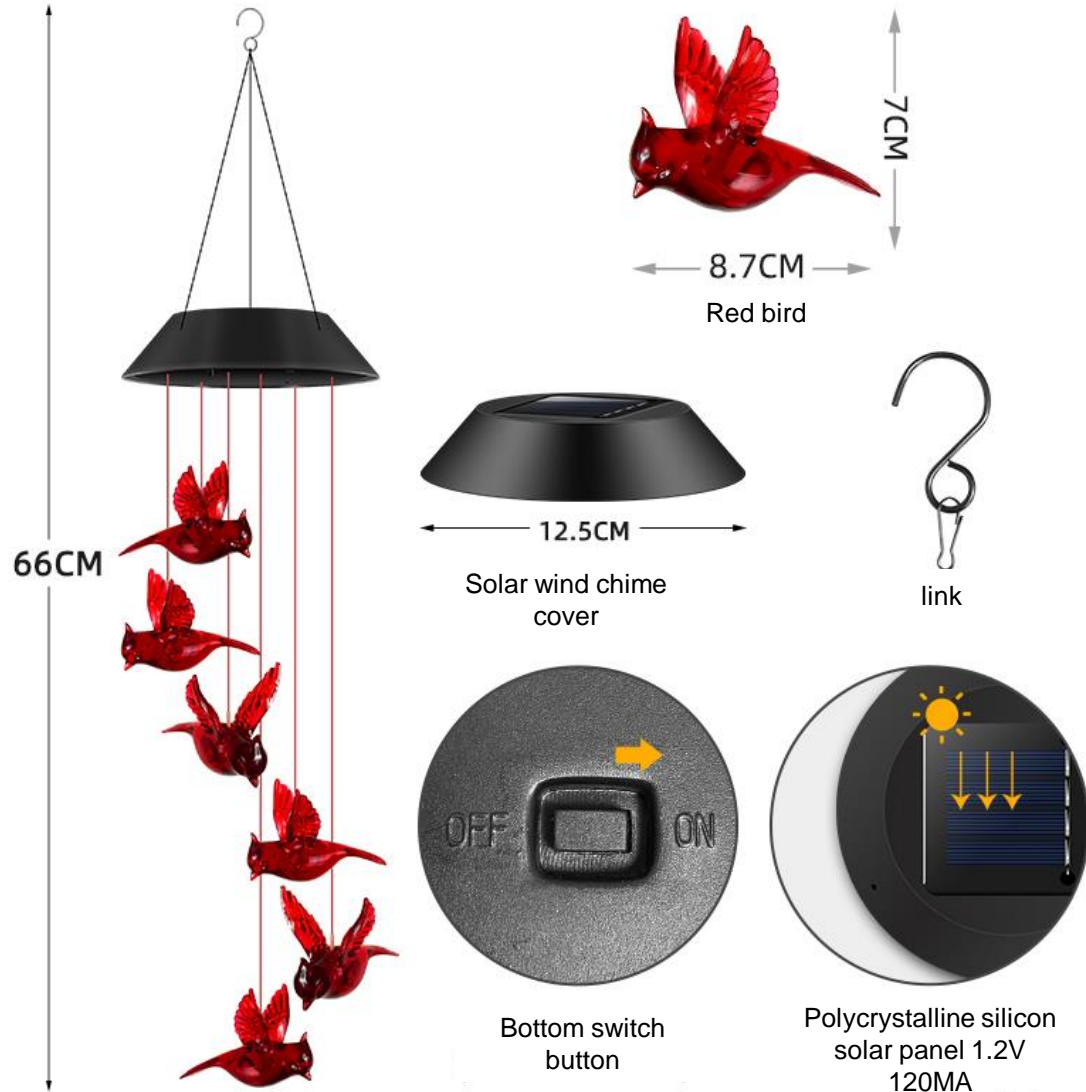

Solar blue angel wind chime light

Solar Blue Angel Wind chime Light (colorful gradient)

Inner box size: 13.5*13.5*8.5cm; G.W: 0.253kg/ box

Carton size: 42.5*56*44.5cm, 60PCS/CTN;

Solar transparent angel wind chime light

Solar transparent Angel Wind chime Light (colorful gradient)

Inner box size: 13.5*13.5*8.5cm; G.W: 0.253kg/ box

Carton size: 42.5*56*44.5cm, 60PCS/CTN;

Solar Santa wind chime lights

Solar Santa Wind Chime Light (Colorful gradient)

Inner box size: 13.5*13.5*8.5cm; G.W:

Carton size: 42.5*56*44.5cm, 60PCS/CTN;

Solar Penguin Christmas Wind Chime Light

Solar Penguin Christmas Wind Chime Light

Inner box size: 13.5*13.5*8.5cm; G.W:

Carton size: 42.5*56*44.5cm, 60PCS/CTN;

Solar red bird wind chime light

Solar Red Bird Wind chime Light (warm light)

Inner box size: 13.5*13.5*8.5cm; G.W:

Carton size: 42.5*56*44.5cm, 60PCS/CTN;

Solar bee wind chime lights

Solar Bee Wind Chime Light (Warm Light)