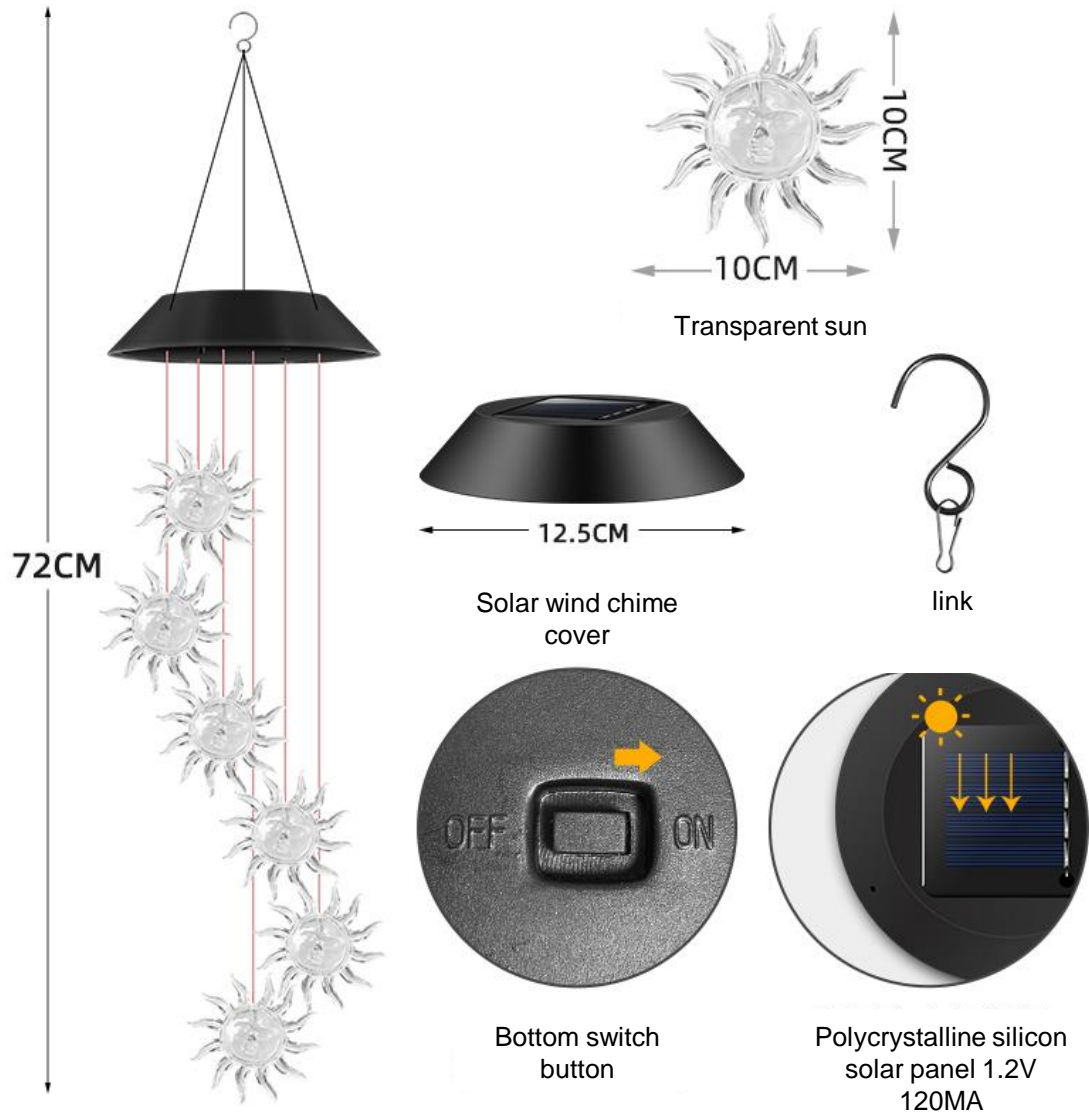

Solar transparent sun wind chime light

Solar transparent sun wind chime light

Inner box size: 13.5*13.5*8.5cm; G.W: 0.275kg

Carton size: 42.5*56*44.5cm, 60PCS/CTN;