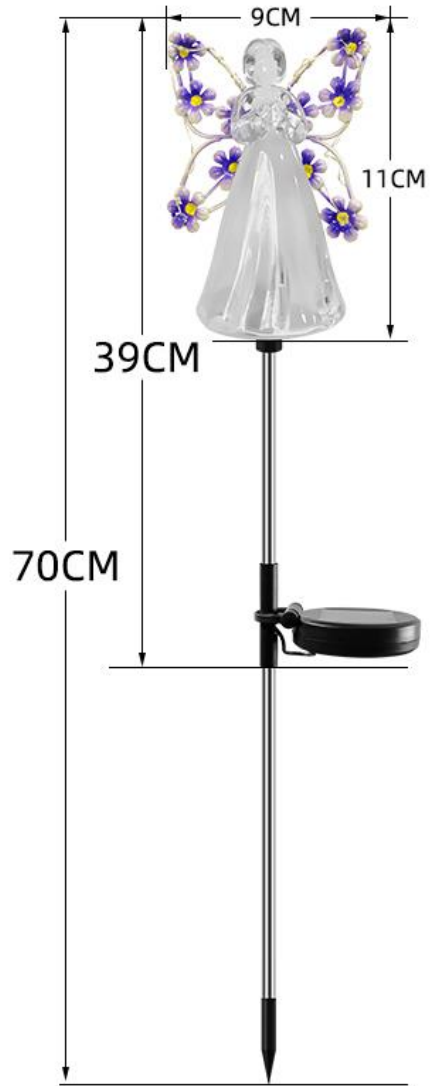

Outer box size: 42*42*58; 40PCS/CTN; G.W: 12.98kg

Solar Double fiber jellyfish lamp (color gradient)

Inner box size: 9*9*42CM; **4PC**; G.W: 0.540kg

Outer box size: 47*44*56; 30PCS/CTN; G.W: 17.71kg

Solar Wrought Iron Christmas Tree Lights (8 modes)

Solar Wrought Iron Christmas Tree Lights (8 modes)

Inner box size: 21*20*4.5CM, G.W: 0.375kg

Outer box size: 45*42*48CM, 40PCS/CTN

Solar wrought iron wings Angel lamp

Wrought iron wing

Stainless steel rod

Polycrystalline silicon solar panels

Solar wrought iron wings Angel lamp

Inner box size: G.W:

Outer box size: PCS/CTN G.W:

Solar angel lamp

Acrylic angel

Stainless steel rod

Polycrystalline silicon solar panels

Solar angel lamp