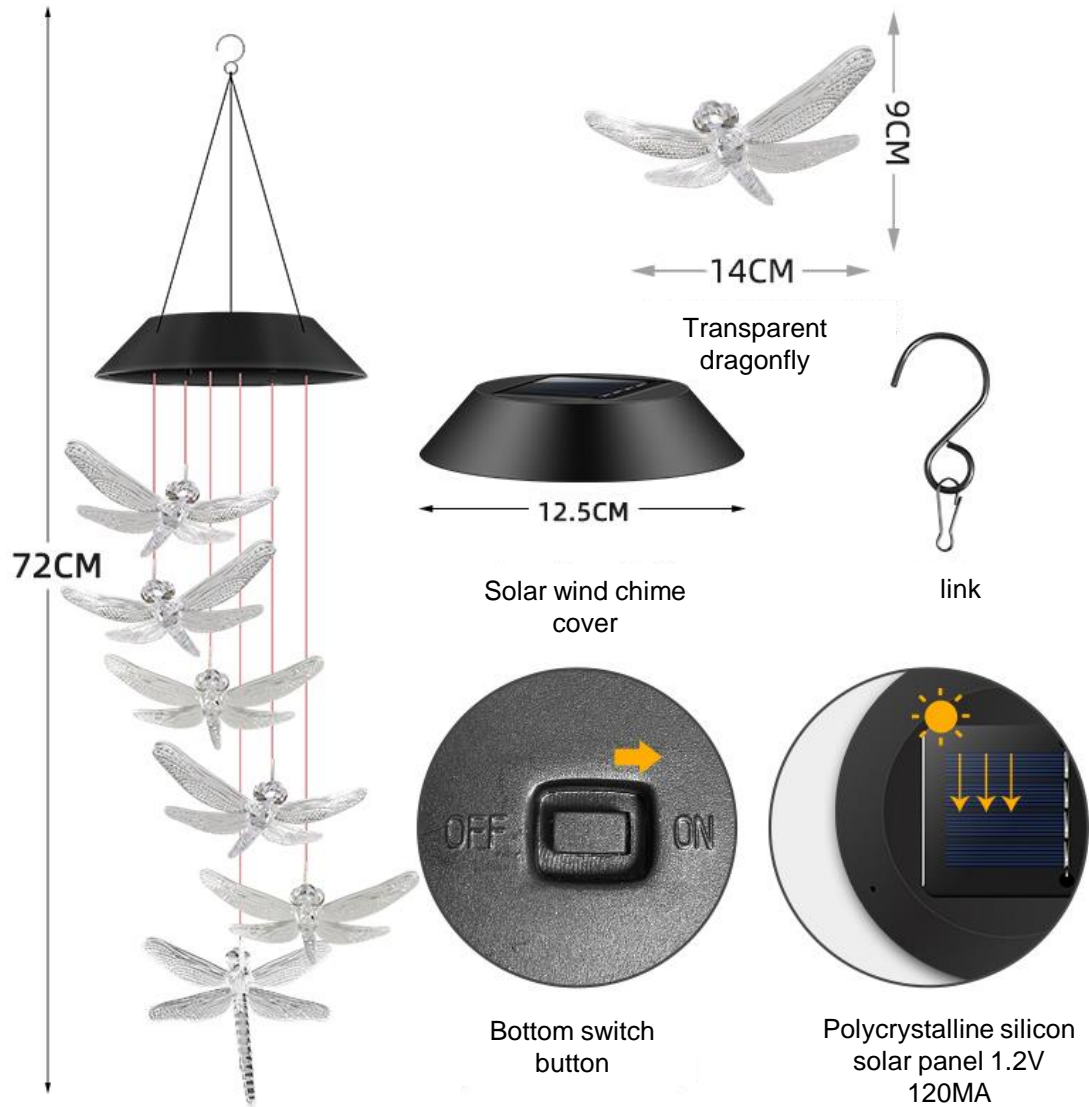

Solar blue hummingbird wind chimes

Solar Blue Hummingbird Wind Chime Light (colorful gradient)

Inner box size: 13.5*13.5*8.5cm; G.W: 0.31kg

Carton size: 42.5*56*44.5cm, 60PCS/CTN;

Solar green hummingbird wind chimes

Solar Green Hummingbird Wind Chime Light (colorful gradient)

Inner box size: 13.5*13.5*8.5cm; G.W: 0.31kg/ box

Carton size: 42.5*56*44.5cm, 60PCS/CTN;

Solar transparent hummingbird wind chimes

Solar Transparent Hummingbird Wind Chime Light (colorful gradient)

Inner box size: 13.5*13.5*8.5cm; G.W: 0.31kg/ box

Carton size: 42.5*56*44.5cm, 60PCS/CTN;

Solar green dragonfly wind chimes

Solar Green Dragonfly Wind chime Light (colorful gradient)

Inner box size: 13.5*13.5*8.5cm; G.W: 0.195kg/ box

Carton size: 42.5*56*44.5cm, 60PCS/CTN;

Solar transparent dragonfly wind chime light

Solar Green Dragonfly Wind chime Light (colorful gradient)

Inner box size: 13.5*13.5*8.5cm; G.W: 0.195kg/ box

Carton size: 42.5*56*44.5cm, 60PCS/CTN;