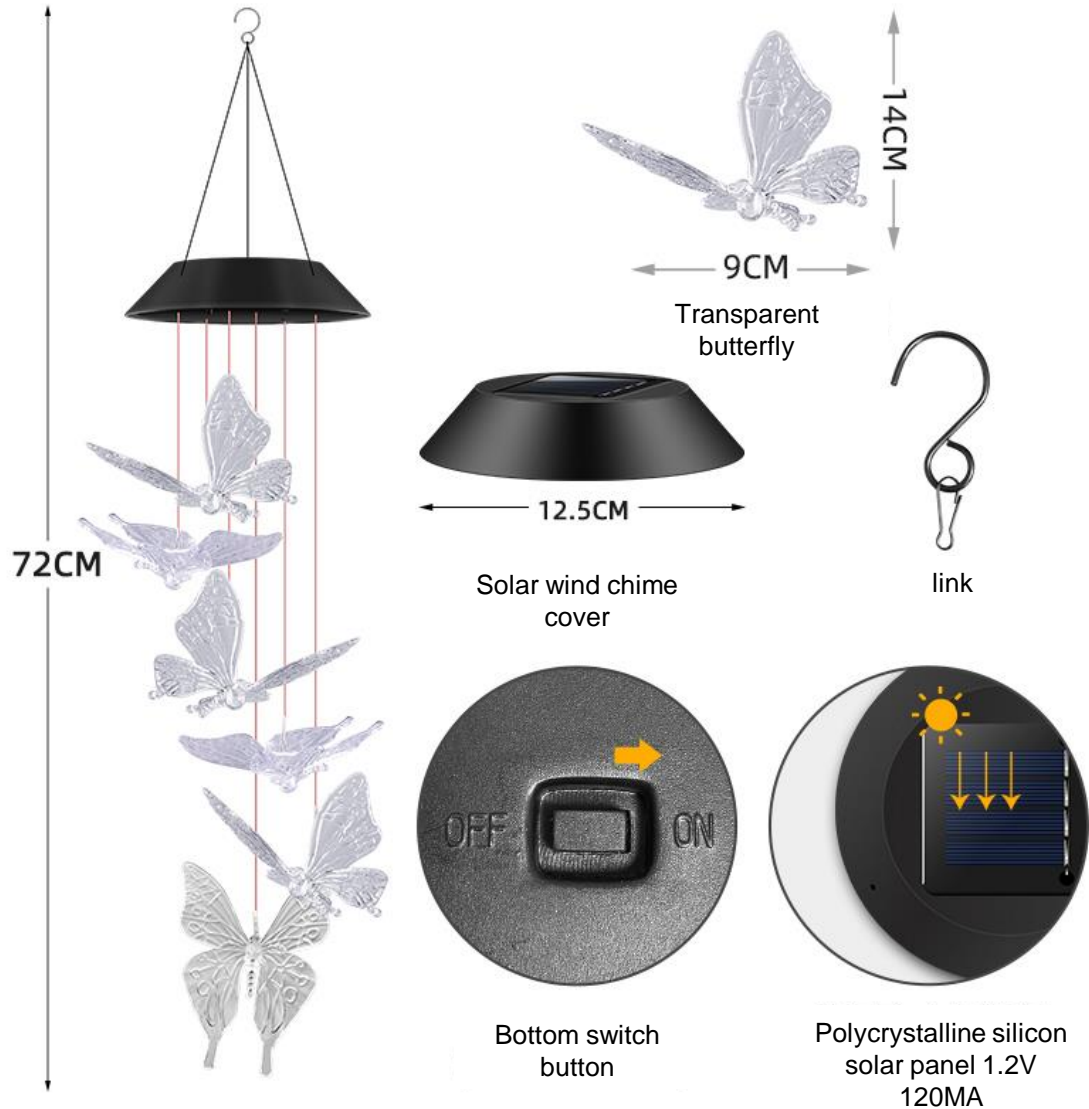

Carton size: 42.5*56*44.5cm, 60PCS/CTN;

Solar transparent dragonfly wind chime light

Solar Green Dragonfly Wind chime Light (colorful gradient)

Inner box size: 13.5*13.5*8.5cm; G.W: 0.195kg/ box

Carton size: 42.5*56*44.5cm, 60PCS/CTN;

Solar blue butterfly wind chime light

Solar Blue Butterfly Wind chime Light (colorful gradient)

Inner box size: 13.5*13.5*8.5cm; G.W: 0.228kg/ box

Carton size: 42.5*56*44.5cm, 60PCS/CTN;

Solar transparent butterfly wind chime light

Solar transparent Butterfly Wind chime Light (colorful gradient)

Inner box size: 13.5*13.5*8.5cm; G.W: 0.228kg/ box

Carton size: 42.5*56*44.5cm, 60PCS/CTN;

Solar transparent snow wind chime light

Solar transparent snow wind chime light (colorful gradient)