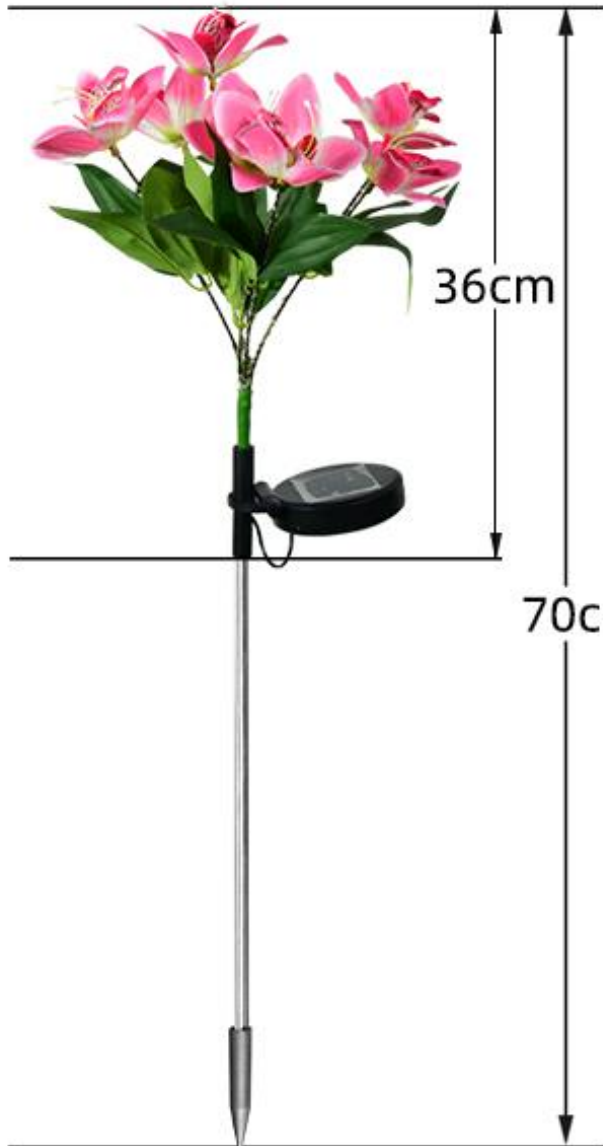

Inner box size: 10.5*6.5*21cm, G.W: 0.335kg

Outer box size: 44*34.5*44cm, 40PCS/CTN; G.W: 13.95kg

Solar flame lamp

Solar flame lamp

Inner box size: 16*16*10cm, G.W: 0.44kg

Solar meteor shower lights

Specification: Warm light (one drag ten)
Total height: 50cm, spacing: 30CM, lead: 3M

Solar meteor shower lights
Inner box size: 6.5*10*54.5cm, G.W: 0.49kg

Solar meteor shower lights

Specification: Color light (one drag ten)
Total height: 50cm, spacing: 30CM, lead: 3M

Solar meteor shower lights
Inner box size: 6.5*10*54.5cm, G.W: 0.49kg

Button battery tulip nightlight

PU material

Ceramic base

Bottom switch

Button battery tulip nightlight

Inner box size: 29*13*13cm, G.W: 0.4kg

Outer box size: 64.5*51*30CM; 20PCS/CTN

Solar Orchid light