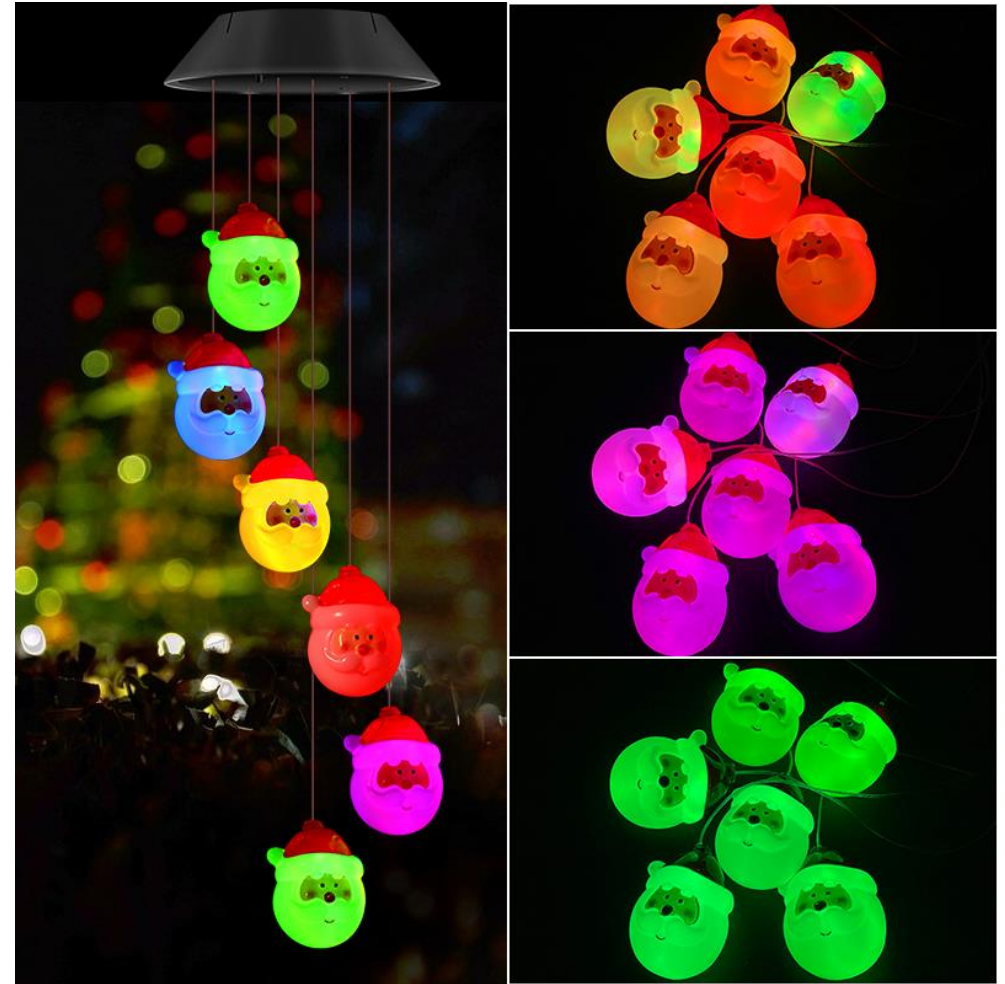

Solar transparent star wind chime light

Solar Transparent Star Wind chime Light (colorful gradient)

Inner box size: 13.5*13.5*8.5cm; G.W:

Carton size: 42.5*56*44.5cm, 60PCS/CTN;

Solar transparent moon wind chime light

Solar Transparent Moon Wind chime Light (colorful gradient)

Inner box size: 13.5*13.5*8.5cm; G.W:

Carton size: 42.5*56*44.5cm, 60PCS/CTN;

Solar transparent star and moon wind chime light

Solar transparent Starmoon wind chime Light (colorful gradient)

Solar blue angel wind chime light

Solar Blue Angel Wind chime Light (colorful gradient)

Inner box size: 13.5*13.5*8.5cm; G.W: 0.253kg/ box

Carton size: 42.5*56*44.5cm, 60PCS/CTN;

Solar transparent angel wind chime light

Solar transparent Angel Wind chime Light (colorful gradient)

Inner box size: 13.5*13.5*8.5cm; G.W: 0.253kg/ box

Carton size: 42.5*56*44.5cm, 60PCS/CTN;

Solar Santa wind chime lights

Solar Santa Wind Chime Light (Colorful gradient)