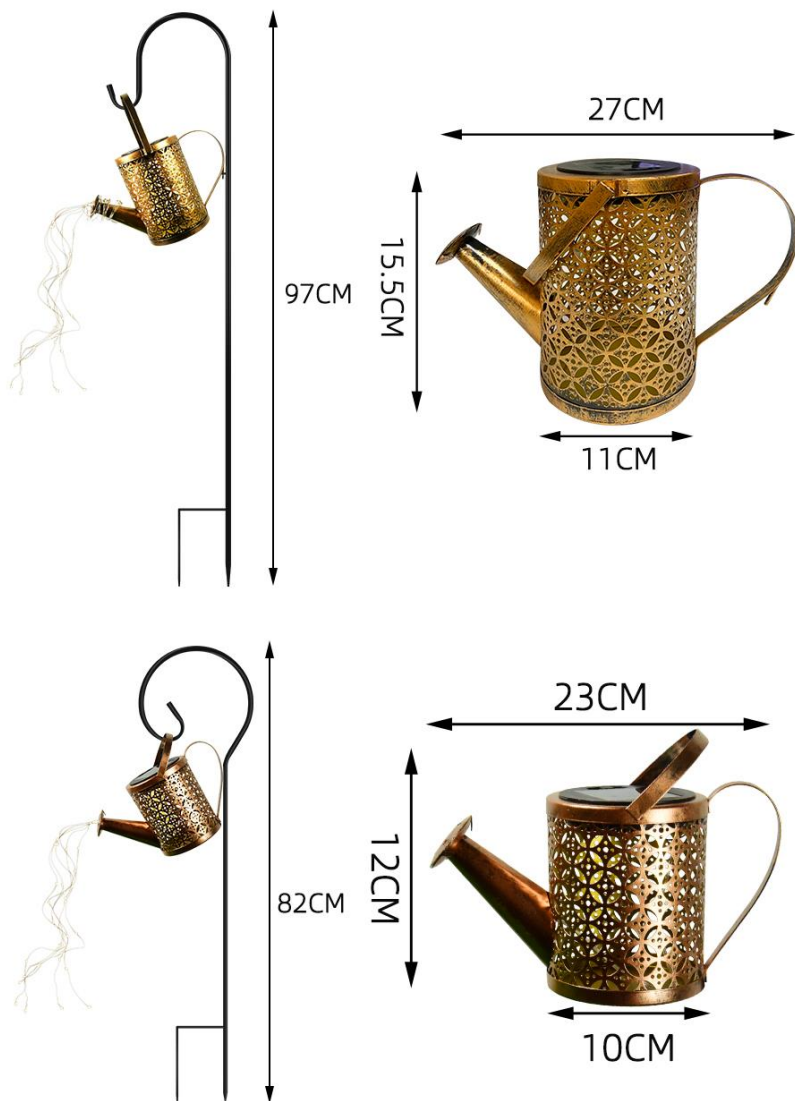

PVC material

Stainless steel rod

Polycrystalline silicon solar panels

Solar Phalaenopsis lamp

Inner box size: 9*7*40cm, 2PC; G.W: 0.32kg,

Outer box size: 42*42*44cm, 30PCS/CTN; G.W: 11.1kg

Solar hollow kettle light

Solar hollow kettle light

Material: Wrought iron

Gross weight: 0.52KG

Battery: Ni-MH 600mah

Packing size: 24*17.5*13.7CM

Charging time: 6~8H

Usage time: 8~10H

Solar kettle light

Solar large kettle light

Material: Wrought iron

Gross weight: 0.56KG

Battery: Ni-MH 600mah

Packing size: 24*17.5*13.7CM

Charging time: 6~8H

Usage time: 8~10H

Solar small kettle light