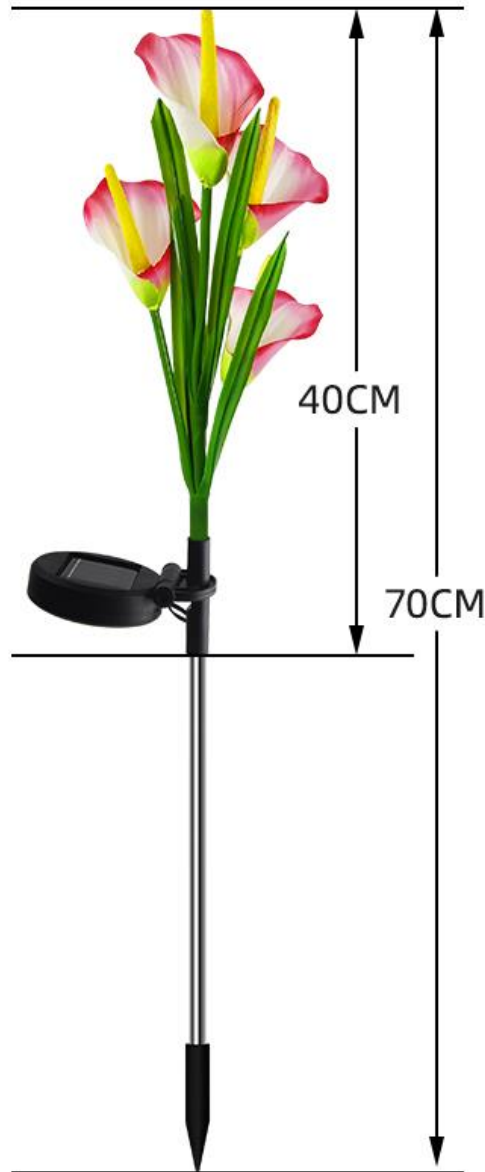

Solar calla lily lamp