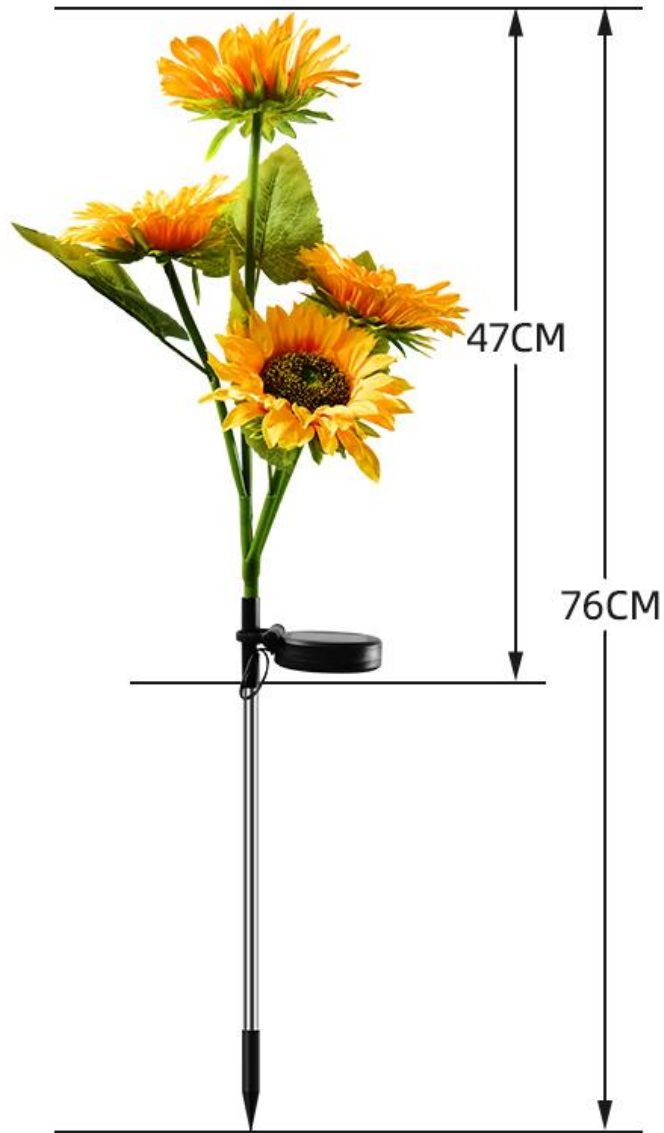

Solar four rose lamp

Waterproof silk cloth

Stainless steel rod

Single crystalline silicon solar panels

Solar four rose lamp

Inner box size: 7*10*44cm, 2PC; G.W: 0.396kg,

Carton size: 52*46*58cm, 40PCS/CTN; G.W: 17.34kg

Solar three head rose lamp

Waterproof silk cloth

Stainless steel rod

Polycrystalline silicon solar panels

Solar three head rose lamp

Inner box size: 8*7*40cm, 2PC; G.W: 0.3kg,

Box size: 42*42*58cm, 40PCS/CTN; G.W: 13.5kg

Four solar sunflower lights

Waterproof silk cloth

Stainless steel rod

Polycrystalline silicon solar panels

Four solar sunflower lights

Inner box size: 44*13*12cm, 2PC; G.W: 0.48kg,

Outer box size: 58*54*50cm, 20PCS/CTN; G.W: 11kg

Solar three head sunflower lamp

Waterproof silk cloth

Stainless steel rod

Polycrystalline silicon solar panels

Solar three head sunflower lamp

Inner box size: 40*11*11cm, 2PC; G.W: 0.415kg,

Outer box size: 57*42*57cm, 25PCS/CTN; G.W: 11.8kg