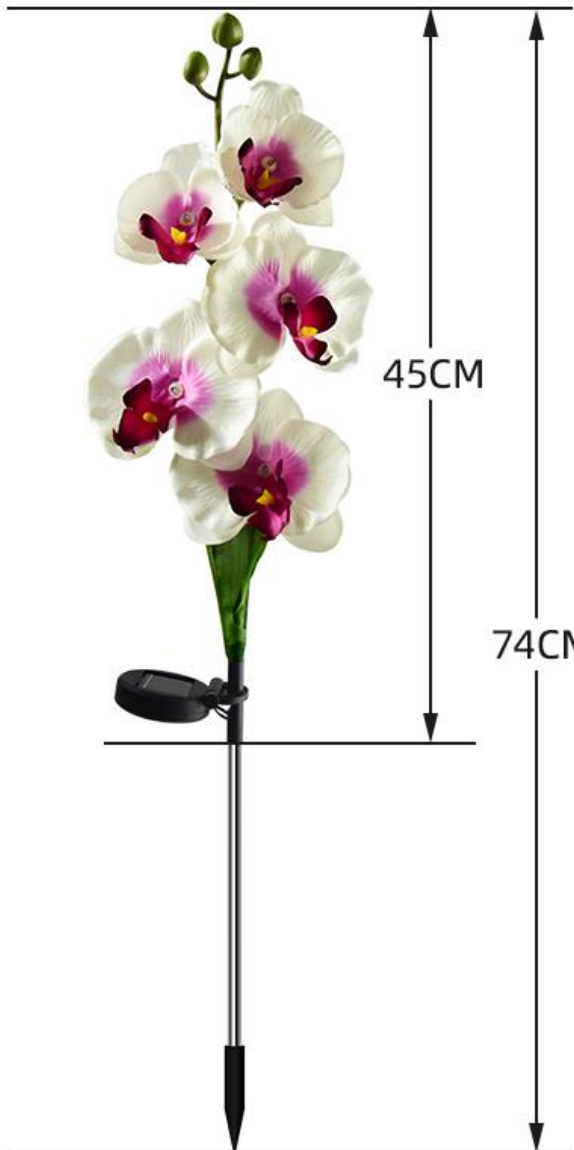

Solar Phalaenopsis lantern