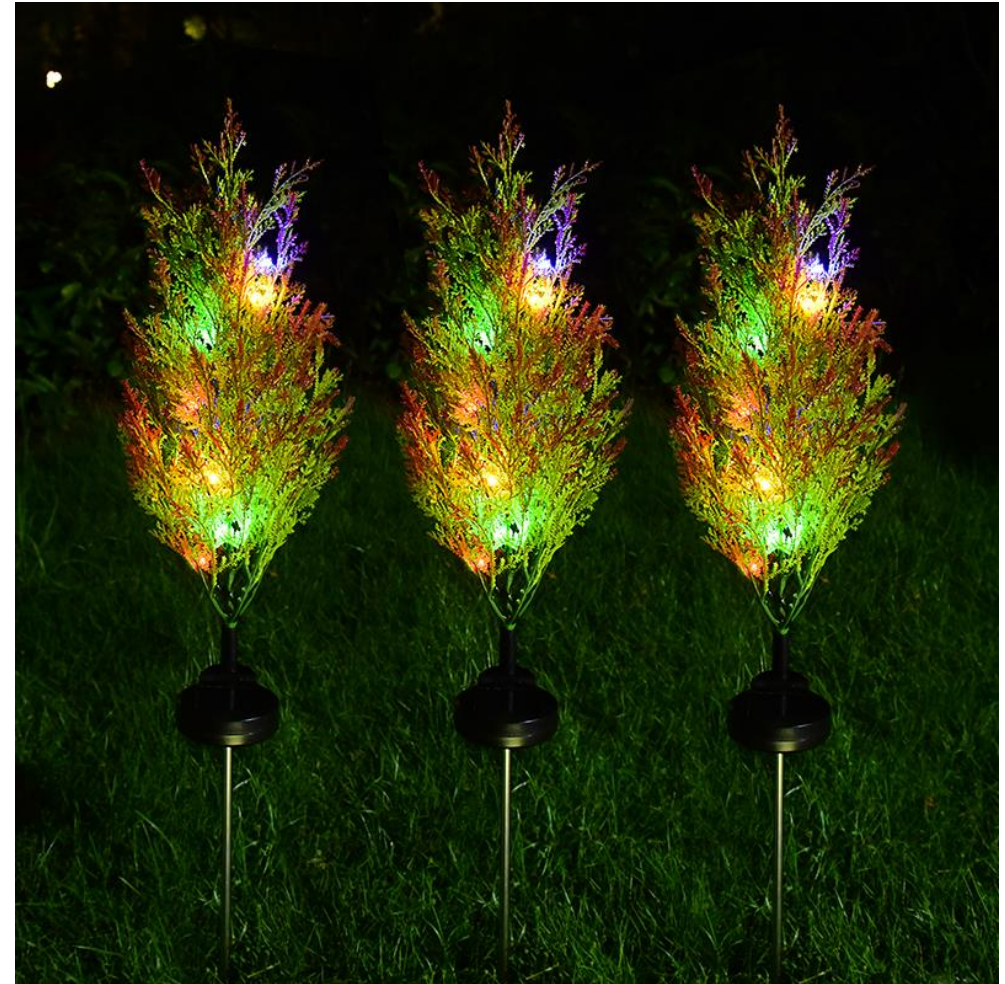

Outer box size: cm, 00PCS/CTN; G.W: 00kg

Solar pine tree lights

PVC material

Stainless steel rod

Single crystalline silicon solar panels

Solar pine tree lights

Inner box size: cm, 2PC; G.W: : 00kg,

Outer box size: cm, 00PCS/CTN; G.W: 00kg