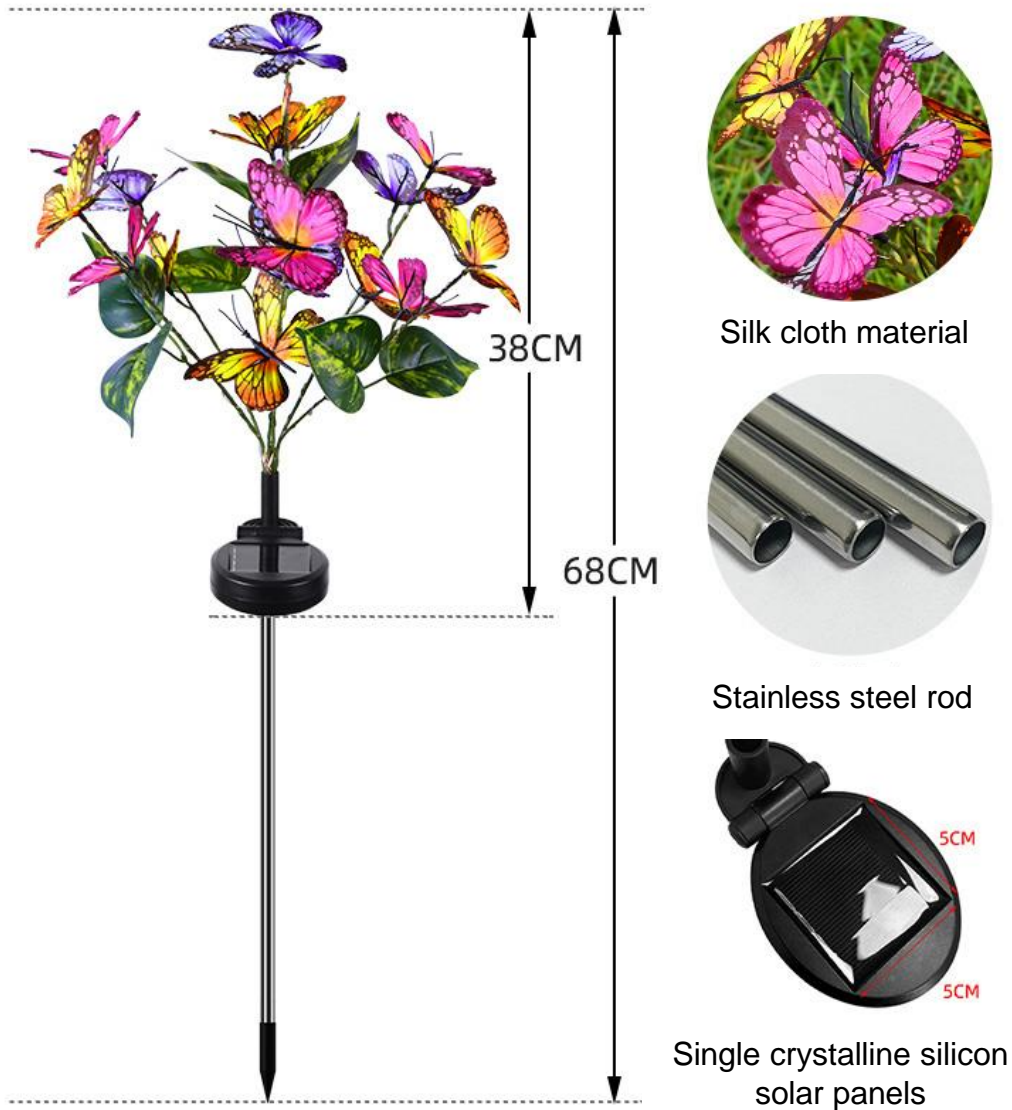

Inner box size: 10.5*6.5*21cm, G.W: 0.335kg

Outer box size: 44*34.5*44cm, 40PCS/CTN; G.W: 13.95kg

Solar flame lamp

Solar flame lamp

Inner box size: 16*16*10cm, G.W: 0.44kg

Solar meteor shower lights

Specification: Warm light (one drag ten)
Total height: 50cm, spacing: 30CM, lead: 3M

Solar meteor shower lights
Inner box size: 6.5*10*54.5cm, G.W: 0.49kg

Solar meteor shower lights

Specification: Color light (one drag ten)
Total height: 50cm, spacing: 30CM, lead: 3M

Solar meteor shower lights
Inner box size: 6.5*10*54.5cm, G.W: 0.49kg

Silk cloth material

Stainless steel rod

Single crystalline silicon solar panels

Solar Orchid light

Inner box size: 37*8.7*8cm, 2PC; G.W: 0.33kg

Carton size: 52.5*39*58cm, 40PCS/CTN; G.W: 14.7kg

Solar butterfly lanterns with four colors

Outer box size: cm, PCS/CTN; G.W: kg

Solar powered Christmas cane lights

Distance line length:
47CM

Lead: 1.9M

Solar cane Light (one drag five)

Inner box size: 11*11*40cm, 2PC; G.W: 0.52kg

Outer box size: 57*40*56cm, 25PCS/CTN; G.W: 14.5kg