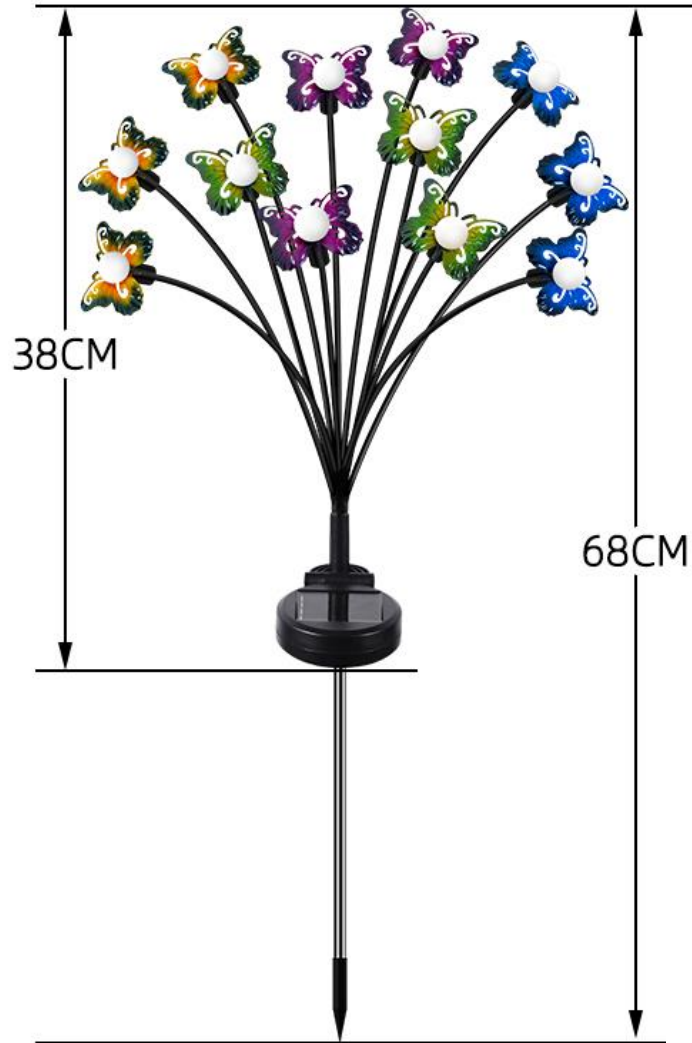

Solar Eye Halloween lights

Inner box size: 40CM*12CM*13CM; 4PC ; G.W: 0.661kg

Outer box size: 54CM*50CM*54CM; 20PCS/CTN; G.W: 14.72kg

Solar Pumpkin lantern

Pumpkin

Stainless steel rod

Single crystalline silicon solar panels

Solar Pumpkin lantern

Inner box size: 40CM*12CM*13CM; 4PC;G.W: 0.722kg

Outer box size: 55CM*61.5CM*53.5CM; 25PCS/CTN; ;G.W: 19.55kg

Solar wisteria lantern

Waterproof silk cloth

Stainless steel rod

Single crystalline silicon solar panels

Solar wisteria lantern

Inner box size: G.W:

Outer box size: PCS/CTN G.W:

Solar 12 butterfly firefly lamp

White ball + wrought iron butterfly

Stainless steel rod

Single crystalline silicon solar panels

Solar 12 butterfly firefly lamp

Inner box size: 12CM*13CM*44CM; 2PC ; G.W:

Outer box size: 58CM*54CM*50CM; 20PCS/CTN; G.W:

Solar 6 head white mushroom lamp

Solar 6 head white mushroom lamp - colorful

Inner box size: G.W:

Outer box size: PCS/CTN G.W: