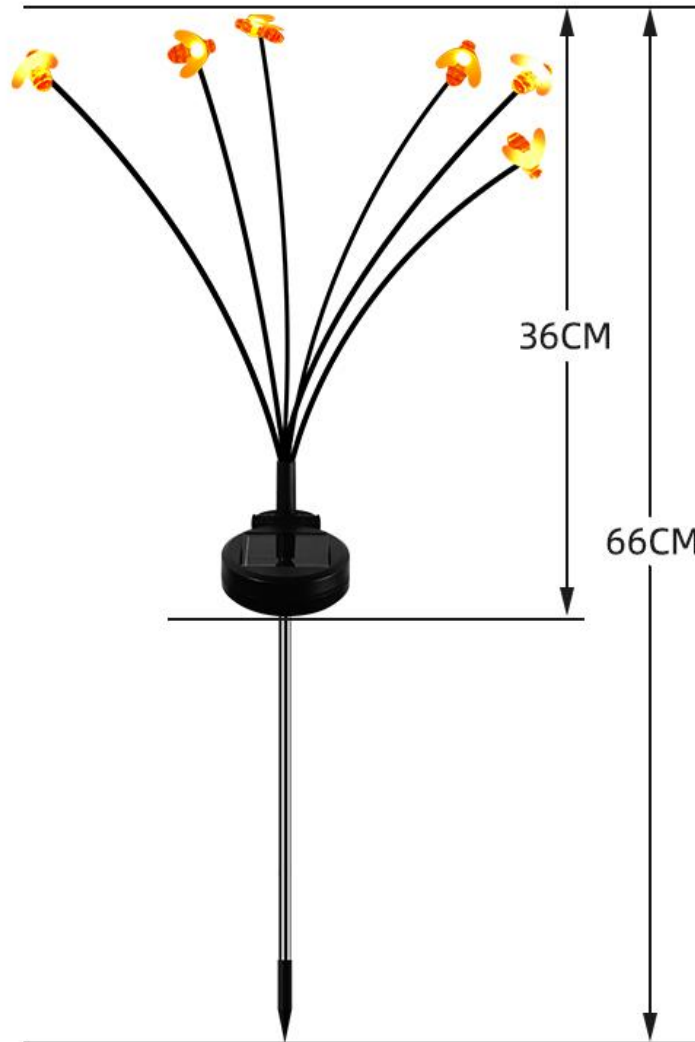

Box size: 42*42*58cm, 40PCS/CTN; G.W: 17.38kg

Solar silver Moroccan firefly light

Hollow round ball

Stainless steel rod

Single crystalline silicon solar panels

Solar Power 10 Moroccan fireflies - Warm light

Inner box size: 7*8*40cm, 2PC; G.W: 0.397kg

Box size: 42*42*58cm, 40PCS/CTN; G.W: 17.38kg

Solar firefly lamp

PVC material

Flexible light pole

Single crystalline silicon solar panels

Solar bee light

PVC material

Flexible light pole

Single crystalline silicon solar panels

Solar powered 6 bee lights

Inner box size: 7*8*40cm, 2PC; G.W: 0.33kg

Box size: 42*42*58cm, 40PCS/CTN; G.W: 14.7kg

The solar 4 head wall washer lights glow up and down

Solar 4 head wall wash light

Inner box size: 10.5*6.5*16cm, G.W: 0.255kg

Outer box size: 54.5*34.5*34cm, 50PCS/CTN; G.W: 13.5kg

The solar power 6-head wall washer lights glow up and down

Solar 6 head wall wash light