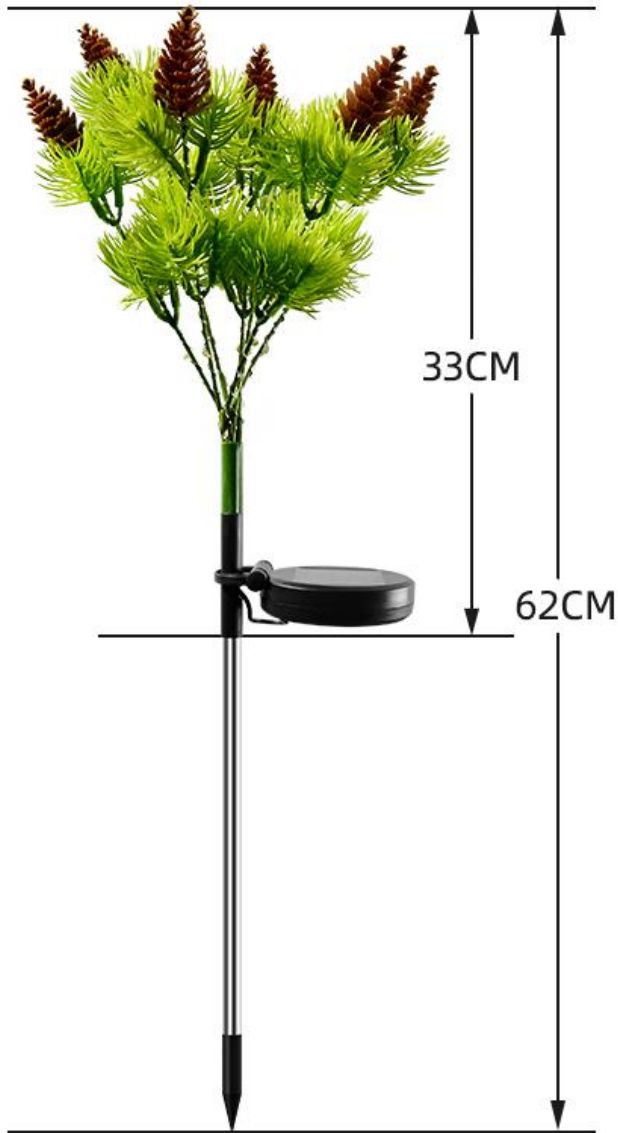

Outer box size: 57*42.5*57cm, 25PCS/CTN; G.W: 13kg

Solar carnation lamp

PVC material

Stainless steel rod

Single crystalline silicon solar panels

Solar carnation lamp

Inner box size: 40*10.5*10.5cm, 2PC; G.W: 0.3kg,

Outer box size: 55*41.5*55cm, 00PCS/CTN; G.W: 00kg

Solar aluminum wire ball lamp

Aluminum wire material

Stainless steel rod

Polycrystalline silicon solar panels

Solar aluminum wire ball lamp

Inner box size: 11*11*40.5cm, 2PC; G.W: 0.42kg,

Outer box size: 57*53.5*57cm, 30PCS/CTN; G.W: 14.1kg

Solar copper wire ball light

Copper wire light string

Stainless steel rod

Polycrystalline silicon solar panels

Solar copper wire ball light

Inner box size: 11*11*40.5cm, 2PC; G.W: 0.5kg,

Outer box size: 57*53.5*57cm, 30PCS/CTN; G.W: 16.5kg

Solar pine tree light

PVC material

Stainless steel rod

Single crystalline silicon solar panels

Solar pine tree light

Inner box size: 9*9*38cm, 2PC; G.W: 0.355kg,