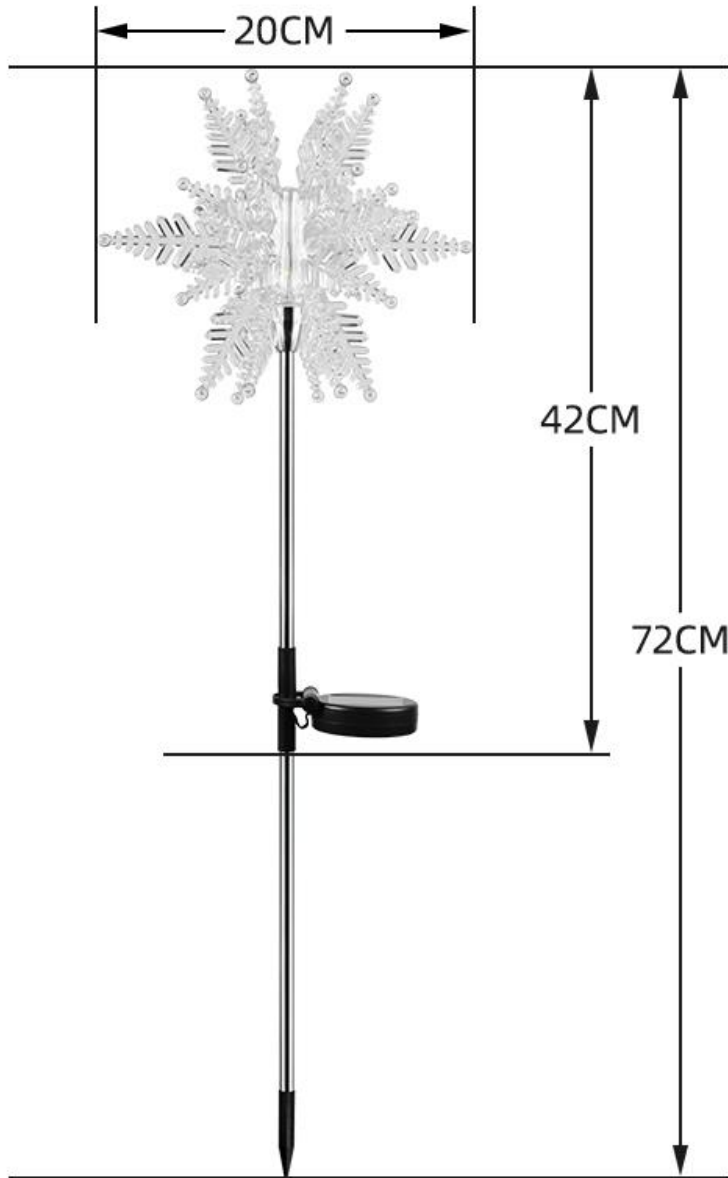

Outer box size: cm, PCS/CTN; G.W: kg

Solar powered Christmas cane lights

Distance line length:
47CM

Lead: 1.9M

Solar cane Light (one drag five)

Inner box size: 11*11*40cm, 2PC; G.W: 0.52kg

Outer box size: 57*40*56cm, 25PCS/CTN; G.W: 14.5kg

Stainless steel rod

Single crystalline silicon solar panels

Solar three-head onion lantern

Inner box size: 11*11*40.5cm, 2PC; G.W: 0.454kg

Outer box size: 57*42.5*57cm, 25PCS/CTN; G.W: 12.85kg

Solar glow rod onion lantern

PVC material

Stainless steel rod

Single crystalline silicon solar panels

Solar glow rod onion lantern

Inner box size: 9*9*42cm, 2PC; G.W: 0.312kg

Outer box size: 47*44*56cm, 30PCS/CTN; G.W: 12kg

Solar snow lights

Acrylic material

Stainless steel rod

Single crystalline silicon solar panels

Solar snow lights

Inner box size: 7*8*40cm; 2PC; G.W: 0.465kg

Box size: 42*42*58cm, 40PCS/CTN; G.W: 19.74kg

Solar fiber fuzz lamp