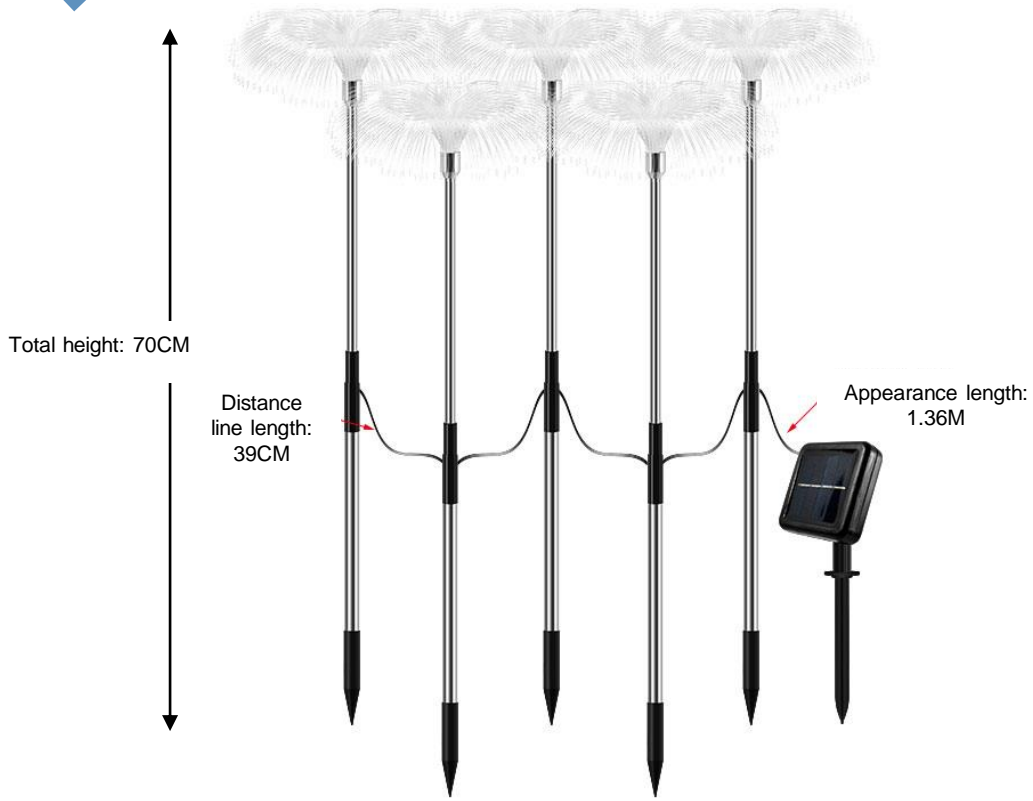

Solar Fiber Meteor Shower (One to five)

Fiber material