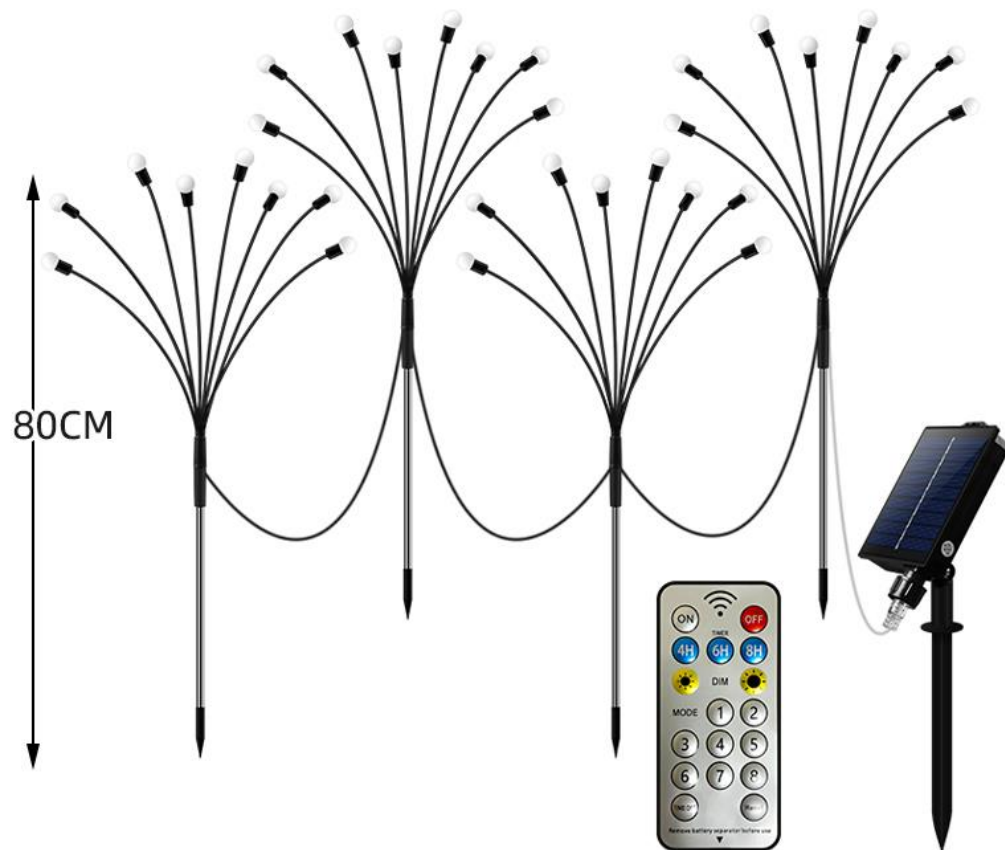

Solar Firefly Light (one drag four)

Solar Firefly light (one drag four) 8 mode with remote control

Inner box size: 9*9*38CM; G.W: kg

Outer box size: 39.5*46.5*55.5CM; 30PCS/CTN