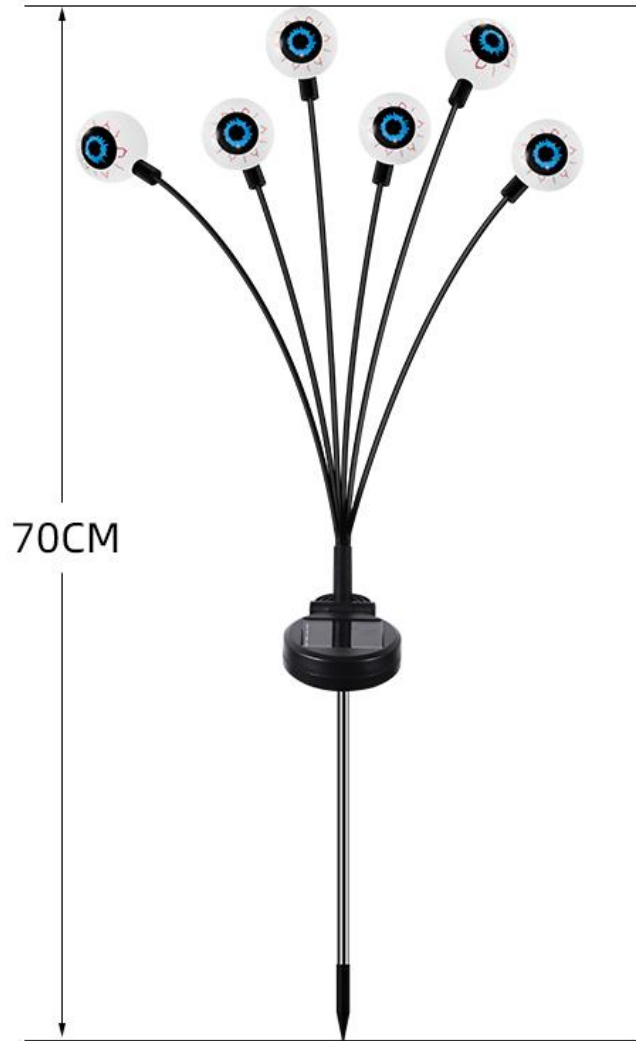

Solar three-sided armor wall lamp

Adjustable light Angle

Three sided monocrystalline silicon solar panels

Highlight the COB light source

Solar three-sided armor wall lamp

Inner box size: 15.8CM*10.3CM*10.5CM; 1PC; G.W: 0.5KG

Optical lens bright energy saving

5.5V solar panels

ABS material

Solar square single head Trail Light - black

Inner box size: 15.5CM*15.5CM*16.6CM;1PC; G.W: 0.3KG

Outer box size: 52CM*33CM*33CM; 40PCS/CTN; G.W: 13.5KG

Solar colored (red White Green) Lollipop Cane Light - warm light

Solar: Colored lollipop cane lights
Spacing length: 60CM
Lead: 3M Mode: Eight modes Light

Total height: 65CM
Specifications: one tow six
Color: warm light

Solar Colored Lollipop Cane Light - Warm Light (1 drag 6)

Inner box size: 39.5CM*18.5CM*9CM; 1PC; G.W:

Outer box size: 41CM*3CM*47CM; 10PCS/CTN; G.W:

Solar Eye Halloween lights

eye

Stainless steel rod

Single crystalline silicon solar panels