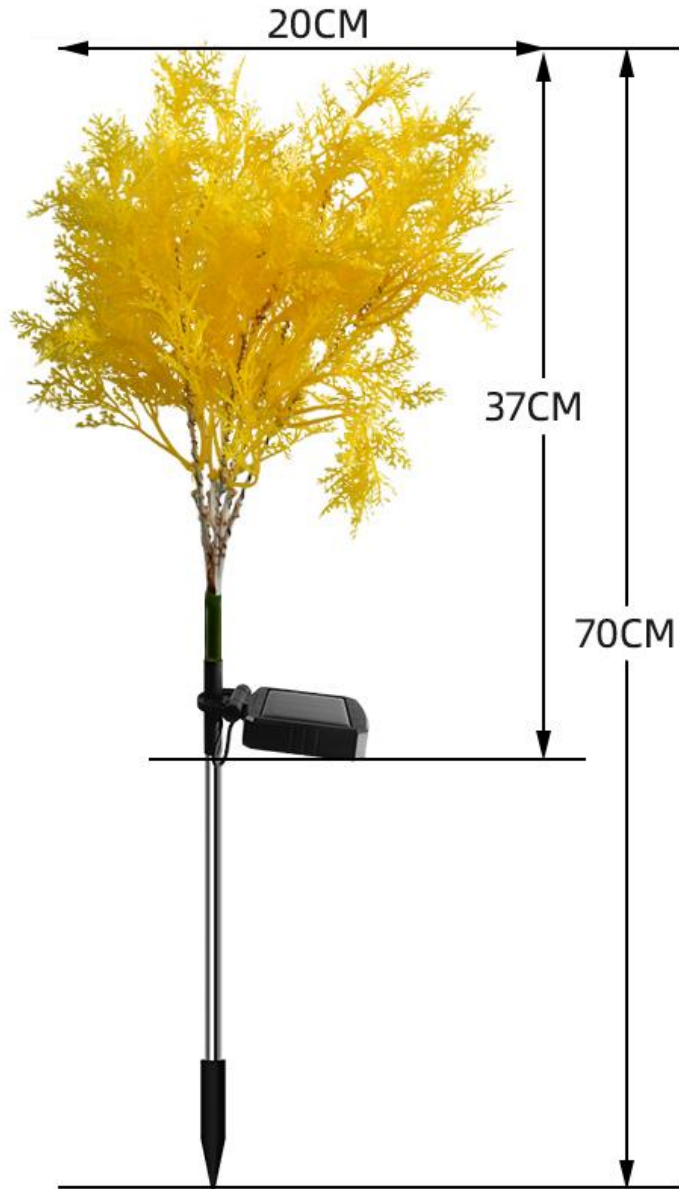

Solar acrylic flat head bubble rod

Acrylic material

Stainless steel rod

Polycrystalline silicon solar panels

Solar acrylic flat head bubble rod

Inner box size: 7*8*40.5cm, 2PC; G.W: 0.505kg,

Outer box size: 42*42*44cm, 30PCS/CTN; G.W: 16.65kg

Solar glow rod butterfly

Solar glow rod butterfly

Inner box size: 8*8.7*37cm, 3PC; G.W: 0.357kg,

Box size: 52.5*39*58cm, 30PCS/CTN; G.W: 15.58kg

Solar rime

PVC material

Stainless steel rod

Single crystalline silicon solar panels

Solar rime

Inner box size: 8*7*40cm, 2PC; G.W: 0.365kg,

Outer box size: 42*42*44cm, 30PCS/CTN; G.W: 12.45kg

Solar seven heads of wheat

PVC material

Stainless steel rod

Single crystalline silicon solar panels

Solar seven heads of wheat

Inner box size: 8*7*40.5cm, 2PC; G.W: 0.355kg,

Outer box size: 42*42*44cm, 30PCS/CTN; G.W: 12.15kg

Solar fiber jellyfish

Fiber material

Stainless steel rod

Single crystalline silicon solar panels