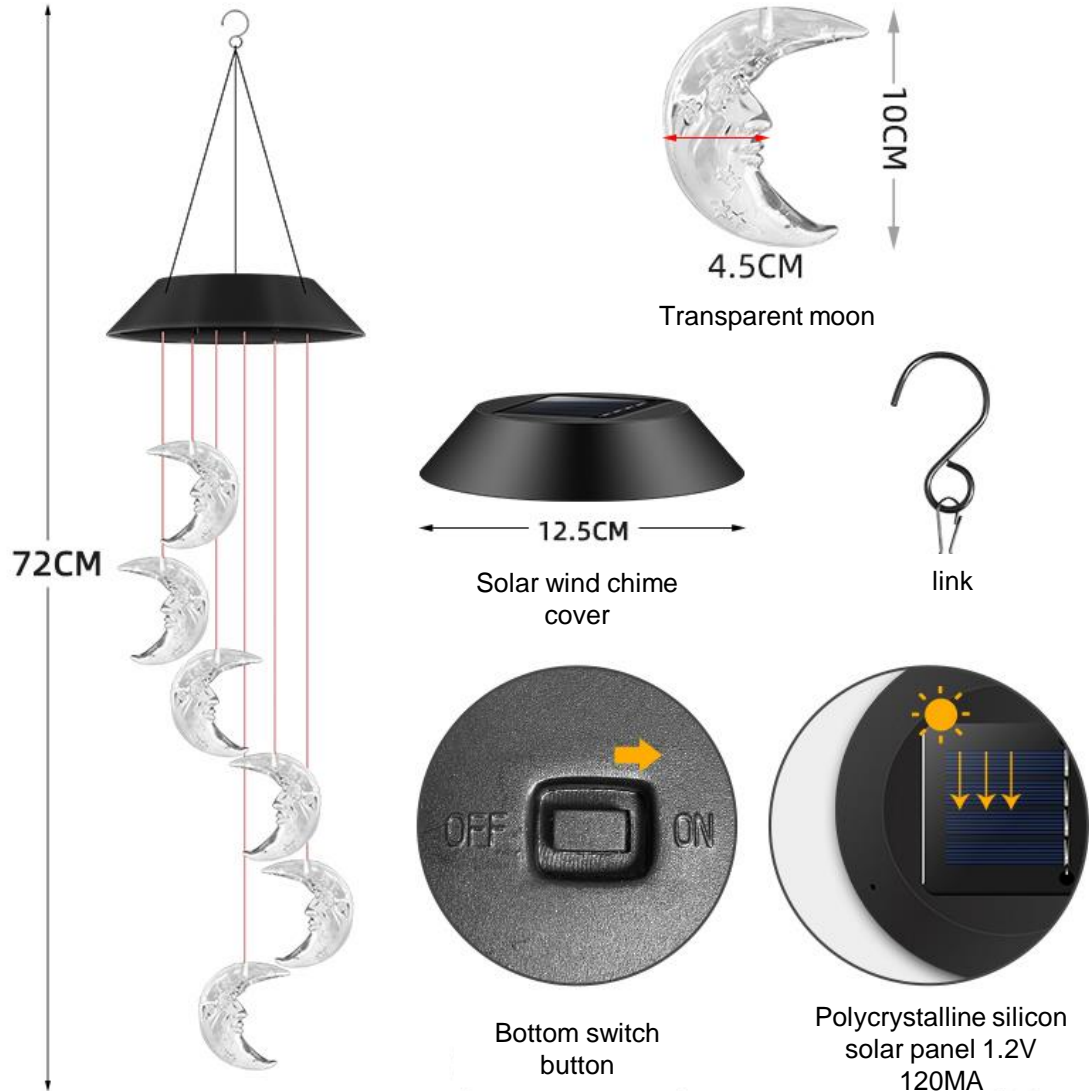

Inner box size: 13.5*13.5*8.5cm; G.W:

Carton size: 42.5*56*44.5cm, 60PCS/CTN;

Solar transparent explosive ball wind chime light

Solar transparent explosive ball wind chime light (colorful gradient)

Inner box size: 13.5*13.5*8.5cm; G.W: 0.253kg/ box
Carton size: 42.5*56*44.5cm, 60PCS/CTN;

Solar transparent star wind chime light

Solar Transparent Star Wind chime Light (colorful gradient)

Inner box size: 13.5*13.5*8.5cm; G.W:

Carton size: 42.5*56*44.5cm, 60PCS/CTN;

Solar transparent moon wind chime light

Solar Transparent Moon Wind chime Light (colorful gradient)

Inner box size: 13.5*13.5*8.5cm; G.W:

Carton size: 42.5*56*44.5cm, 60PCS/CTN;

Solar transparent star and moon wind chime light

Solar transparent Starmoon wind chime Light (colorful gradient)