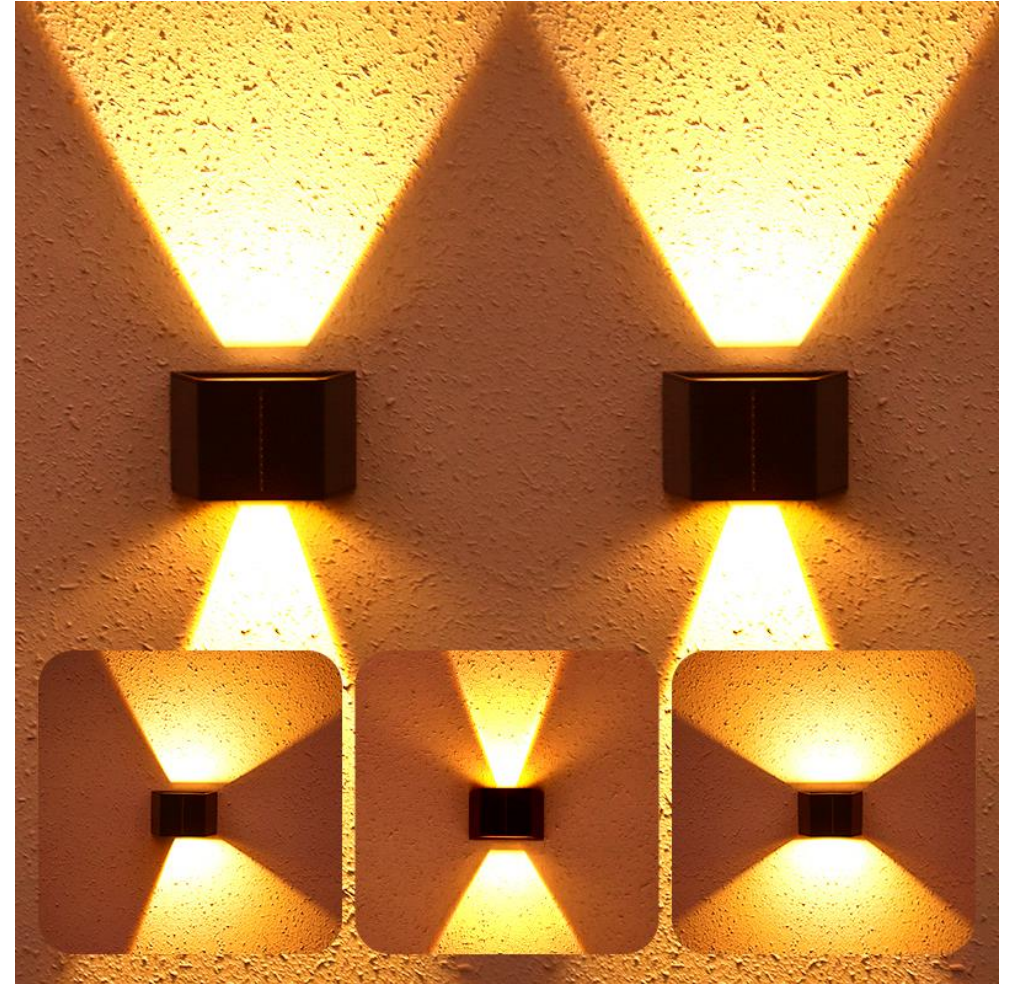

Solar three-sided armor wall lamp

Adjustable light Angle

Three sided monocrystalline silicon solar panels

Highlight the COB light source

Solar three-sided armor wall lamp

Inner box size: 15.8CM*10.3CM*10.5CM; 1PC; G.W: 0.5KG