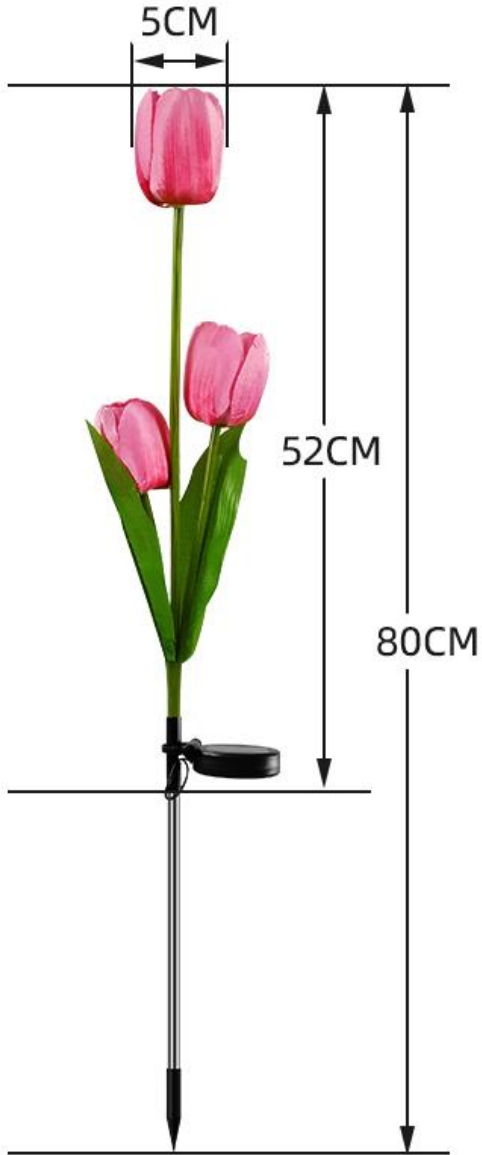

Solar three tulips