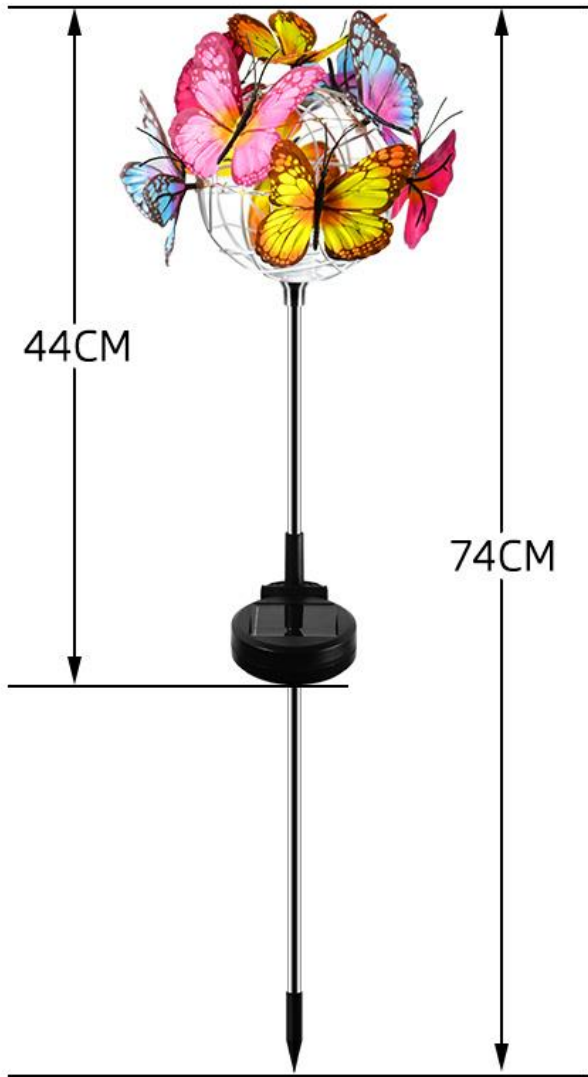

Solar wisteria lantern

Inner box size: G.W:

Outer box size: PCS/CTN G.W:

Solar 12 butterfly firefly lamp

White ball + wrought iron butterfly

Stainless steel rod

Single crystalline silicon solar panels

Solar 12 butterfly firefly lamp

Inner box size: 12CM*13CM*44CM; 2PC ; G.W:

Outer box size: 58CM*54CM*50CM; 20PCS/CTN; G.W:

Solar 6 head white mushroom lamp

Solar 6 head white mushroom lamp - colorful

Inner box size: G.W:

Outer box size: PCS/CTN G.W:

Solar butterfly Ball light - four colors

Waterproof silk cloth

Stainless steel rod

Single crystalline silicon solar panels

Solar butterfly ball lights

Inner box size: G.W:

Outer box size: PCS/CTN G.W:

Solar glow rod Butterfly Light (one drag six)

Light distance: 60CM, lead: 3m

Solar Lollipop Christmas Cane Light (8 modes)

Inner box size: 39.5*20*8 ;1PC; G.W: 1kg

Outer box size: 42*42*58cm, 14 PCS/CTN ;G.W: 16kg

Solar Star Christmas cane lights

PE material