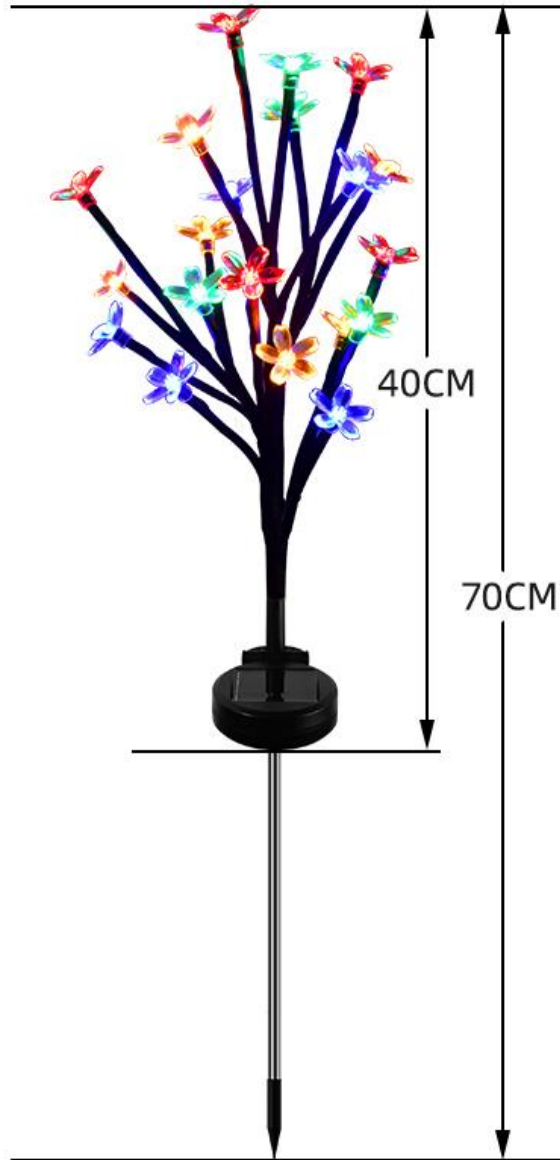

Woolly material

Stainless steel rod

Single crystalline silicon solar panels

Solar fiber fuzz lamp

Inner box size: 7*8*40cm, 2PC; G.W: 0.28kg

Box size: 42*42*58cm, 40PCS/CTN; G.W: 12.70kg

Solar fiber reed light

Fiber material

Stainless steel rod

Single crystalline silicon solar panels

Solar fiber fuzz lamp

Inner box size: 00*00*00cm, 2PC; G.W: 00kg

Outer box size: 00*00*00cm, 00PCS/CTN; G.W: 00kg

Solar butterfly chandelier

Solar butterfly chandelier

Inner box size: 11.5*11.5*11.5cm, 1PC; G.W: 0.13kg

Outer box size: 59.5*59.5*48cm, 100PCS/CTN; G.W: 15kg

Solar cherry lamp

PVC material

Stainless steel rod

Single crystalline silicon solar panels

Solar cherry lamp

Inner box size: 8*8*40cm, 2PC; G.W: 0.5kg,

Box size: 42*47*58cm, 40PCS/CTN; G.W: 21.5kg

Solar rose lamp

PVC material

Stainless steel rod

Single crystalline silicon solar panels

Solar rose lamp