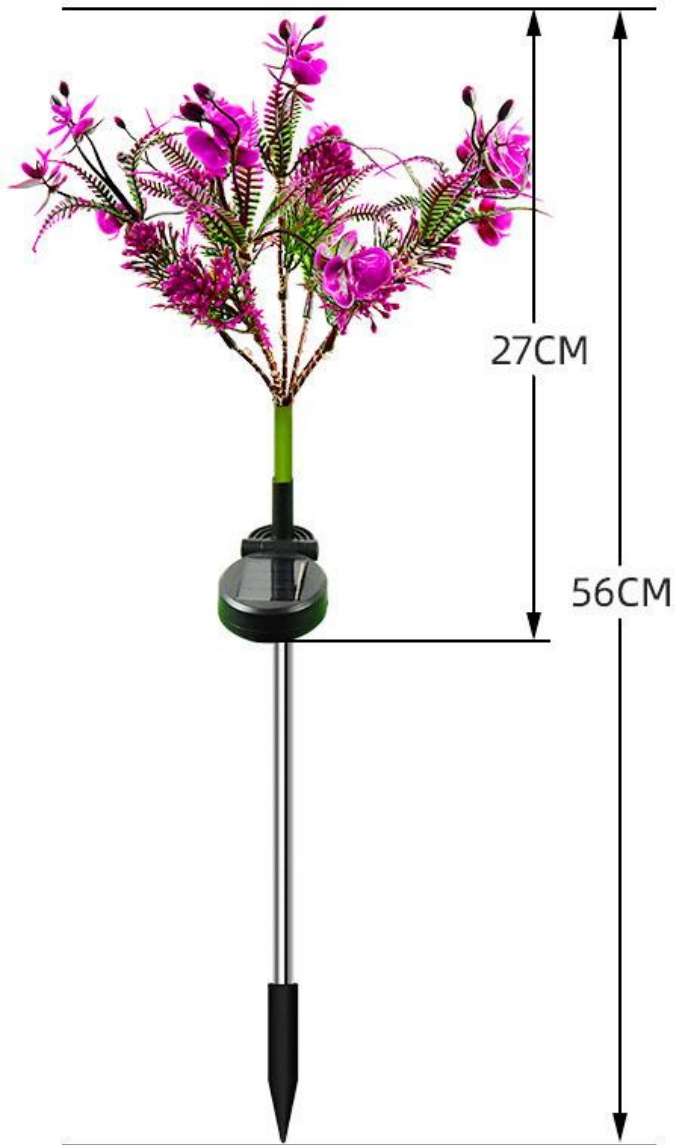

PVC material

Stainless steel rod

Polycrystalline silicon solar panels

Solar-powered rape lantern

Inner box size: 8*7*40cm, 2PC; G.W: 0.32kg,

Box size: 42*42*58cm, 40PCS/CTN; G.W: 14.3kg

Solar Phalaenopsis lamp

PVC material

Stainless steel rod

Polycrystalline silicon solar panels

Solar Phalaenopsis lamp

Inner box size: 9*7*40cm, 2PC; G.W: 0.32kg,

Outer box size: 42*42*44cm, 30PCS/CTN; G.W: 11.1kg

Solar hollow kettle light

Solar hollow kettle light

Material: Wrought iron

Gross weight: 0.52KG

Battery: Ni-MH 600mah

Packing size: 24*17.5*13.7CM

Charging time: 6~8H

Usage time: 8~10H

Solar kettle light