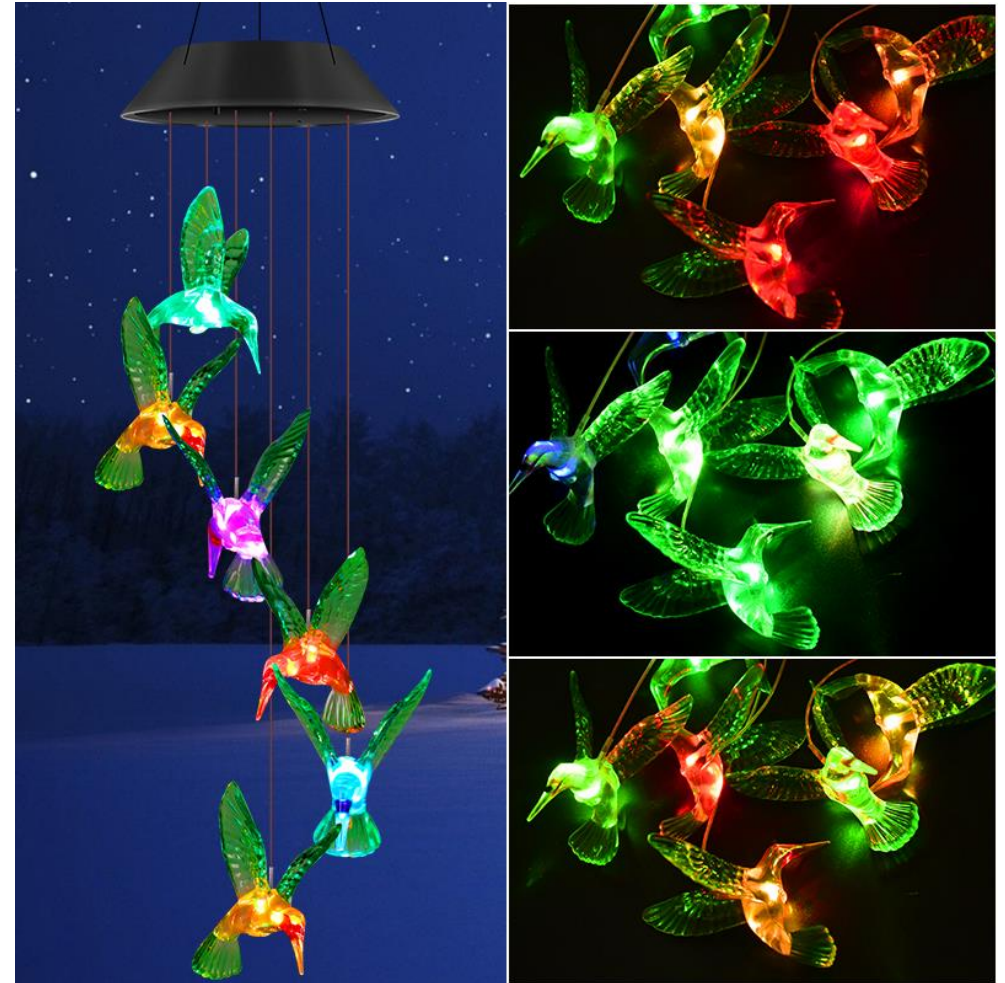

Solar fiber

Inner box size: 32*32*6cm, 2PC; G.W: 0.335kg,

Outer box size: 56*56*57cm, 36PCS/CTN; G.W: 13.56kg

Solar love wind chime light

Solar Love Wind chime Light (colorful gradient)

Inner box size: 13.5*13.5*8.5cm; G.W: 0.255kg

Carton size: 42.5*56*44.5cm, 60PCS/CTN

Solar rice ball wind chime light

Solar Rice Ball Wind chime Light (colorful gradient)

Inner box size: 13.5*13.5*8.5cm; G.W: 0.255kg

Outer box size: 42.5*56*44.5cm, PCS/CTN;

Solar blue hummingbird wind chimes

Solar Blue Hummingbird Wind Chime Light (colorful gradient)

Inner box size: 13.5*13.5*8.5cm; G.W: 0.31kg

Carton size: 42.5*56*44.5cm, 60PCS/CTN;

Solar green hummingbird wind chimes

Solar Green Hummingbird Wind Chime Light (colorful gradient)

Inner box size: 13.5*13.5*8.5cm; G.W: 0.31kg/ box

Carton size: 42.5*56*44.5cm, 60PCS/CTN;

Solar transparent hummingbird wind chimes

Solar Transparent Hummingbird Wind Chime Light (colorful gradient)