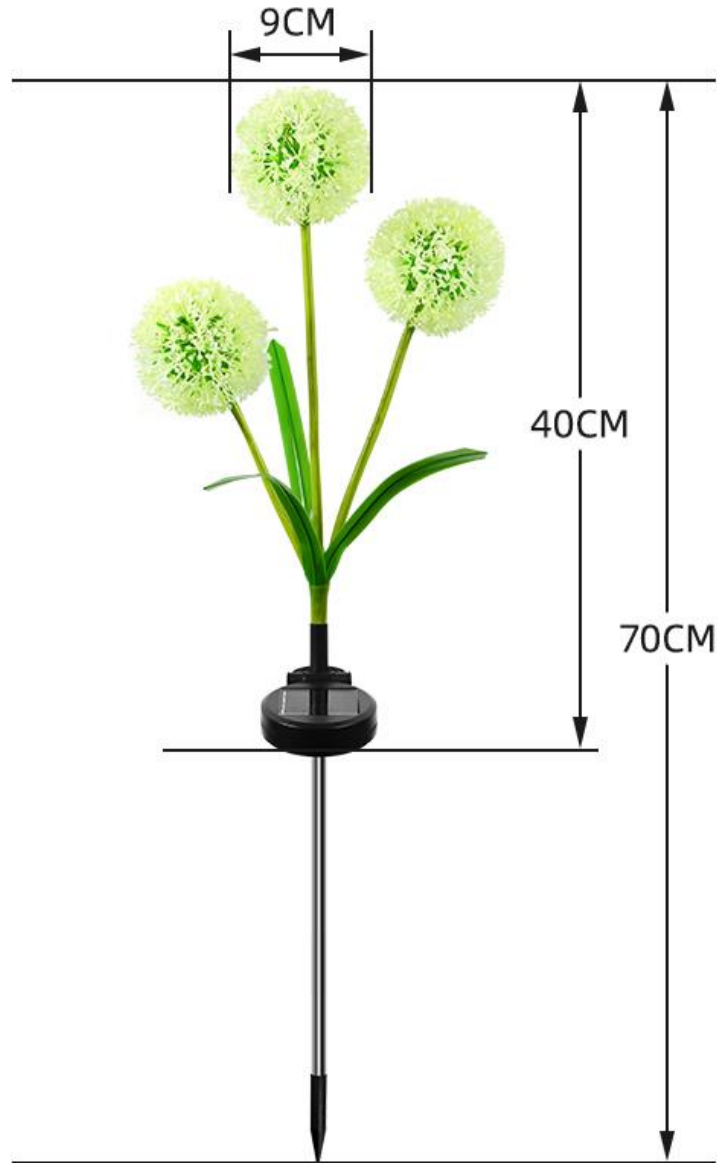

Inner box size: 10.5*6.5*21cm, G.W: 0.335kg

Outer box size: 44*34.5*44cm, 40PCS/CTN; G.W: 13.95kg

Solar flame lamp

Solar flame lamp

Inner box size: 16*16*10cm, G.W: 0.44kg

Solar meteor shower lights

Specification: Warm light (one drag ten)
Total height: 50cm, spacing: 30CM, lead: 3M

Outer box size: cm, PCS/CTN; G.W: kg

Solar powered Christmas cane lights

Distance line length:
47CM

Lead: 1.9M

Solar cane Light (one drag five)

Inner box size: 11*11*40cm, 2PC; G.W: 0.52kg

Outer box size: 57*40*56cm, 25PCS/CTN; G.W: 14.5kg

Solar wrought iron Christmas lights

Solar wrought iron Christmas lights

Inner box size: 9*10*42cm, 2PC; G.W: 0.413kg

Outer box size: 47*44*56cm, 30PCS/CTN; G.W: 13.89kg

Solar three-head onion lantern

PVC material

Stainless steel rod

Single crystalline silicon solar panels

Solar three-head onion lantern

Inner box size: 11*11*40.5cm, 2PC; G.W: 0.454kg

Outer box size: 57*42.5*57cm, 25PCS/CTN; G.W: 12.85kg

Solar glow rod onion lantern