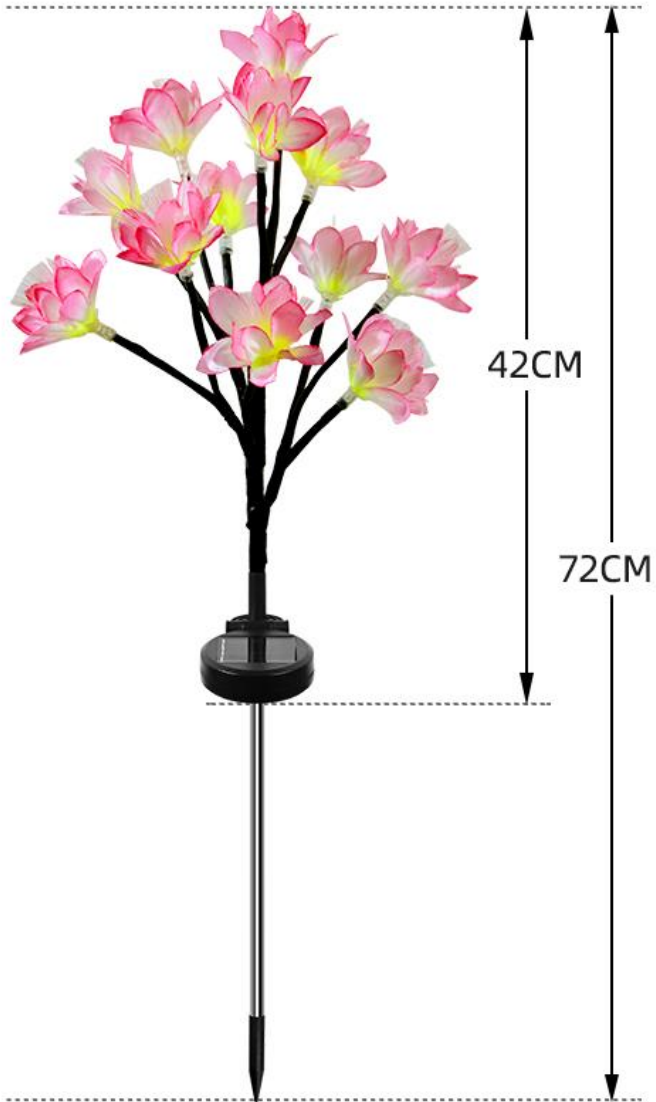

Solar tea flower lantern