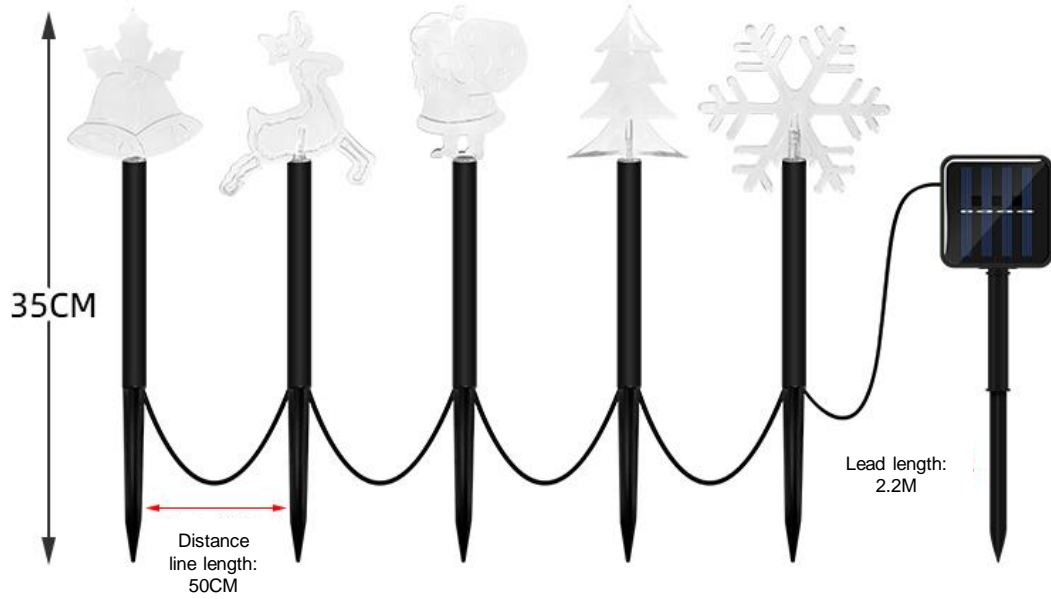

Solar Christmas lights

Acrylic material