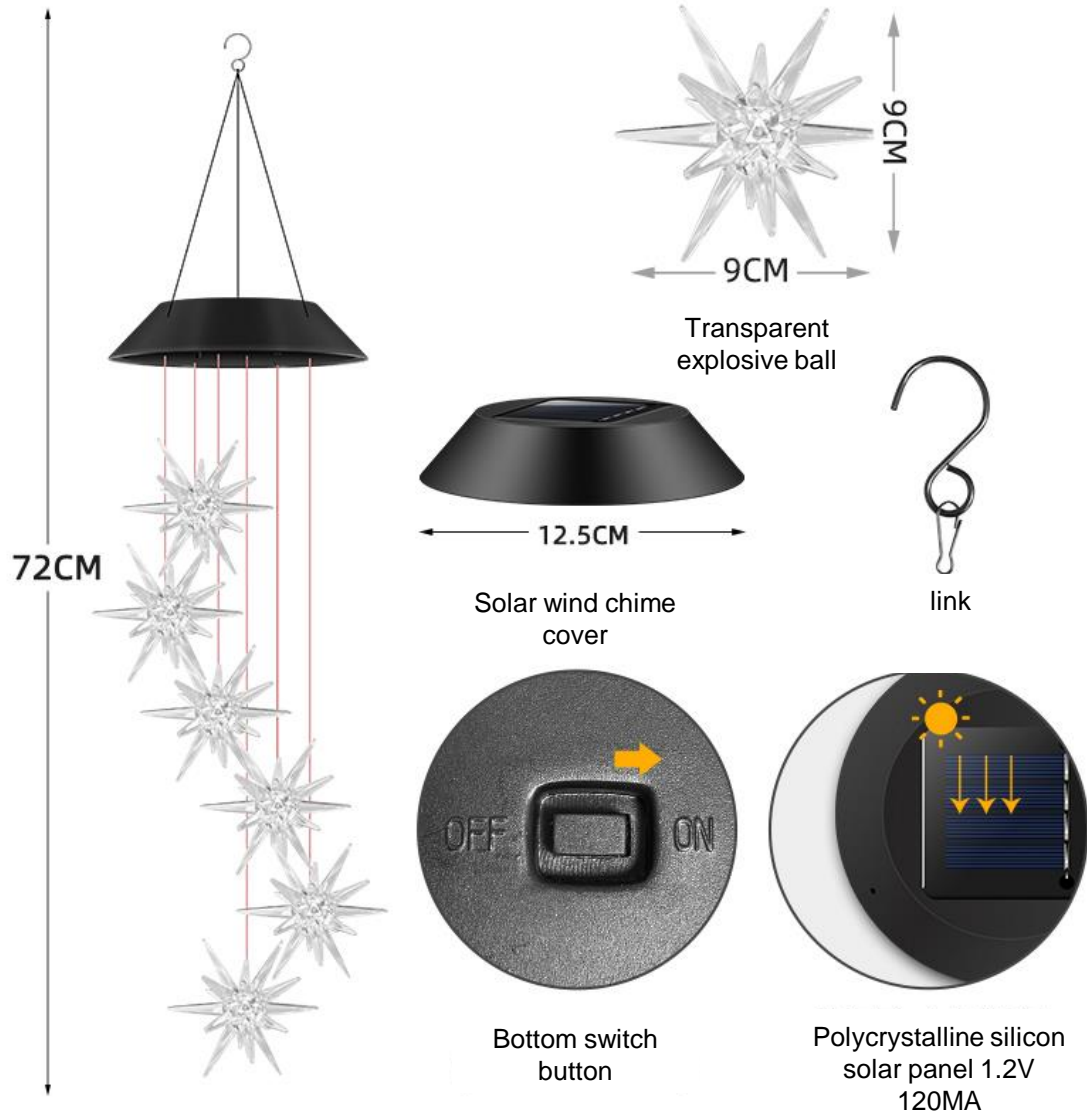

Solar blue butterfly wind chime light

Solar Blue Butterfly Wind chime Light (colorful gradient)

Inner box size: 13.5*13.5*8.5cm; G.W: 0.228kg/ box

Carton size: 42.5*56*44.5cm, 60PCS/CTN;

Solar transparent butterfly wind chime light

Solar transparent Butterfly Wind chime Light (colorful gradient)

Inner box size: 13.5*13.5*8.5cm; G.W: 0.228kg/ box

Carton size: 42.5*56*44.5cm, 60PCS/CTN;

Solar transparent snow wind chime light

Solar transparent snow wind chime light (colorful gradient)

Inner box size: 13.5*13.5*8.5cm; G.W:

Carton size: 42.5*56*44.5cm, 60PCS/CTN;

Solar transparent explosive ball wind chime light

Solar transparent explosive ball wind chime light (colorful gradient)

Inner box size: 13.5*13.5*8.5cm; G.W: 0.253kg/ box
Carton size: 42.5*56*44.5cm, 60PCS/CTN;

Solar transparent star wind chime light

Solar Transparent Star Wind chime Light (colorful gradient)

Inner box size: 13.5*13.5*8.5cm; G.W:

Carton size: 42.5*56*44.5cm, 60PCS/CTN;

Solar transparent moon wind chime light