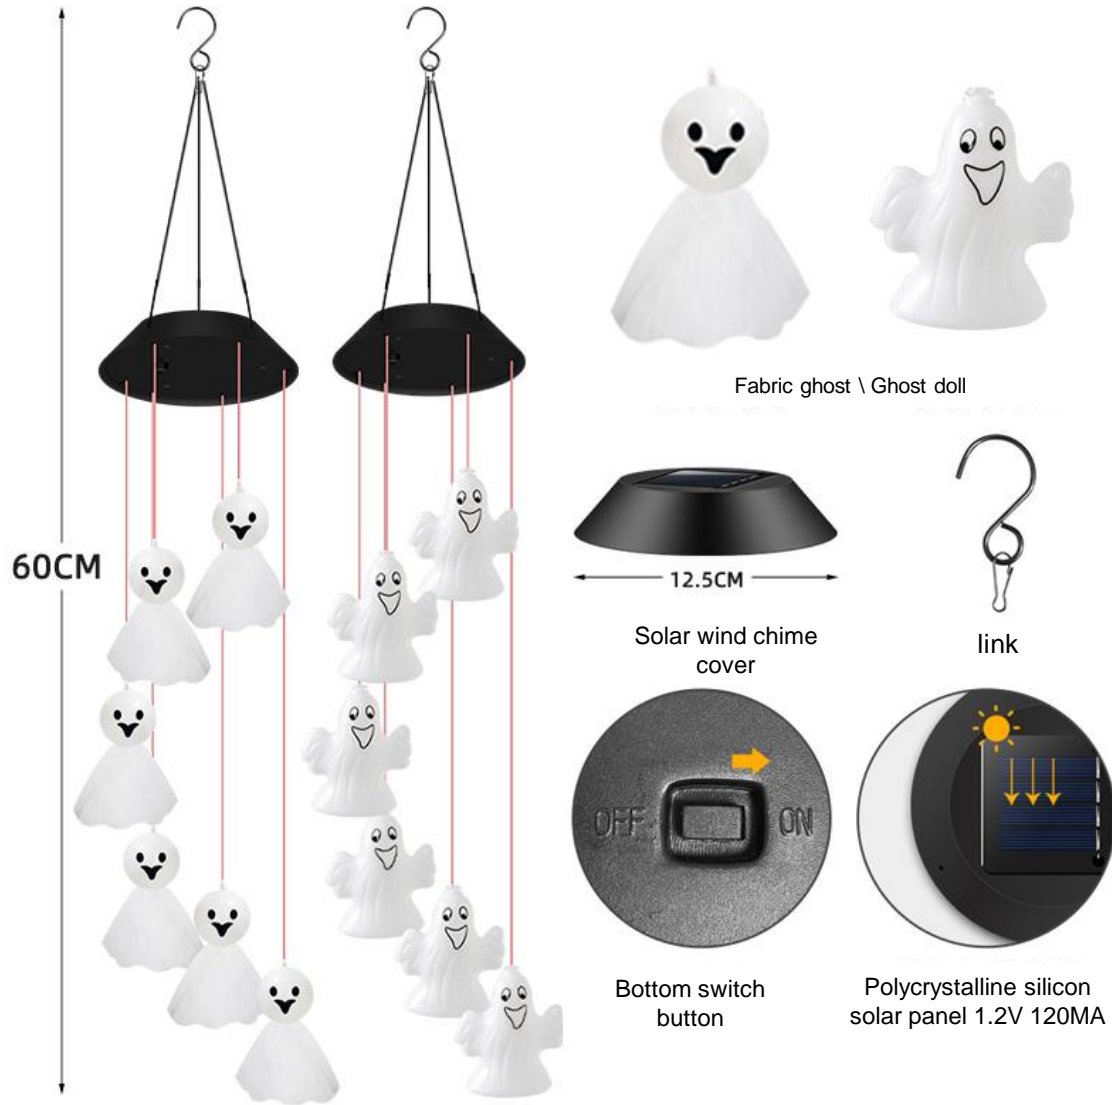

Inner box size: 13.5*13.5*8.5cm; G.W: 0.276kg/ box

Carton size: 42.5*56*44.5cm, 60PCS/CTN;

Solar pink yellow butterfly wind chime light with tassel bell

Solar Pink Yellow Butterfly Wind chime Light with tassel bell (colorful gradient)

Inner box size: 13.5*13.5*8.5cm; G.W: 0.267kg

Carton size: 42.5*56*44.5cm, 60PCS/CTN;

Solar Halloween wind chime lights

Solar Halloween Wind Chime Lights (Warm Light)

Inner box size: 13.5*13.5*8.5cm; G.W:

Carton size: 42.5*56*44.5cm, 60PCS/CTN;

Solar Halloween wind chime lights

Solar Halloween Wind Chime Lights (Colorful gradient)

Inner box size: 13.5*13.5*8.5cm; G.W:

Carton size: 42.5*56*44.5cm, 60PCS/CTN;

Solar Halloween Wind Chime Light

Solar Halloween Wind Chime Light

Inner box size: 13.5*13.5*8.5cm; G.W:

Carton size: 42.5*56*44.5cm, 60PCS/CTN;