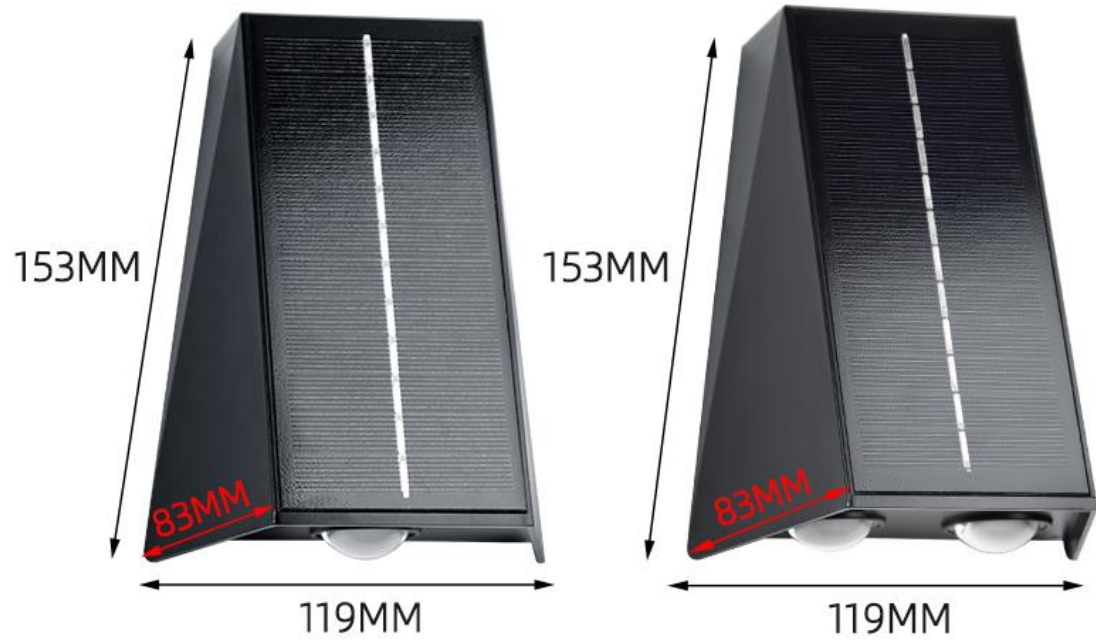

Five solar wall lights

Bright convex lens
irradiation distance is far

Single crystalline silicon
solar panels

ABS material

Five solar wall lights

Inner box size: 11.5*6.6*18CM, 1PC; G.W: 0.38KG

Outer box size: 36.5*35*38CM, 30PCS/CTN; G.W: 12.2KG

Four solar wall lights

Bright convex lens
irradiation distance is far

Single crystalline silicon
solar panels

ABS material

Four solar wall lights

Inner box size: 11.5*6.6*18CM, 1PC; G.W: 0.38KG

Outer box size: 36.5*35*38CM, 30PCS/CTN; G.W: 12.2KG

Solar wall lamp

ABS material light body

Single crystalline silicon solar panels

Bright convex lens long distance irradiation

Solar airplane wall light

Inner box size: 12.3CM*8.7CM*16.6CM; 1PC; G.W: 0.34KG

Outer box size: 45.5CM*39CM*35CM; 30PCS/CTN; G.W: :11KG

Solar three-sided armor wall lamp

Adjustable light Angle

Three sided monocrystalline silicon solar panels

Highlight the COB light source

Solar three-sided armor wall lamp

Inner box size: 15.8CM*10.3CM*10.5CM; 1PC; G.W: 0.5KG