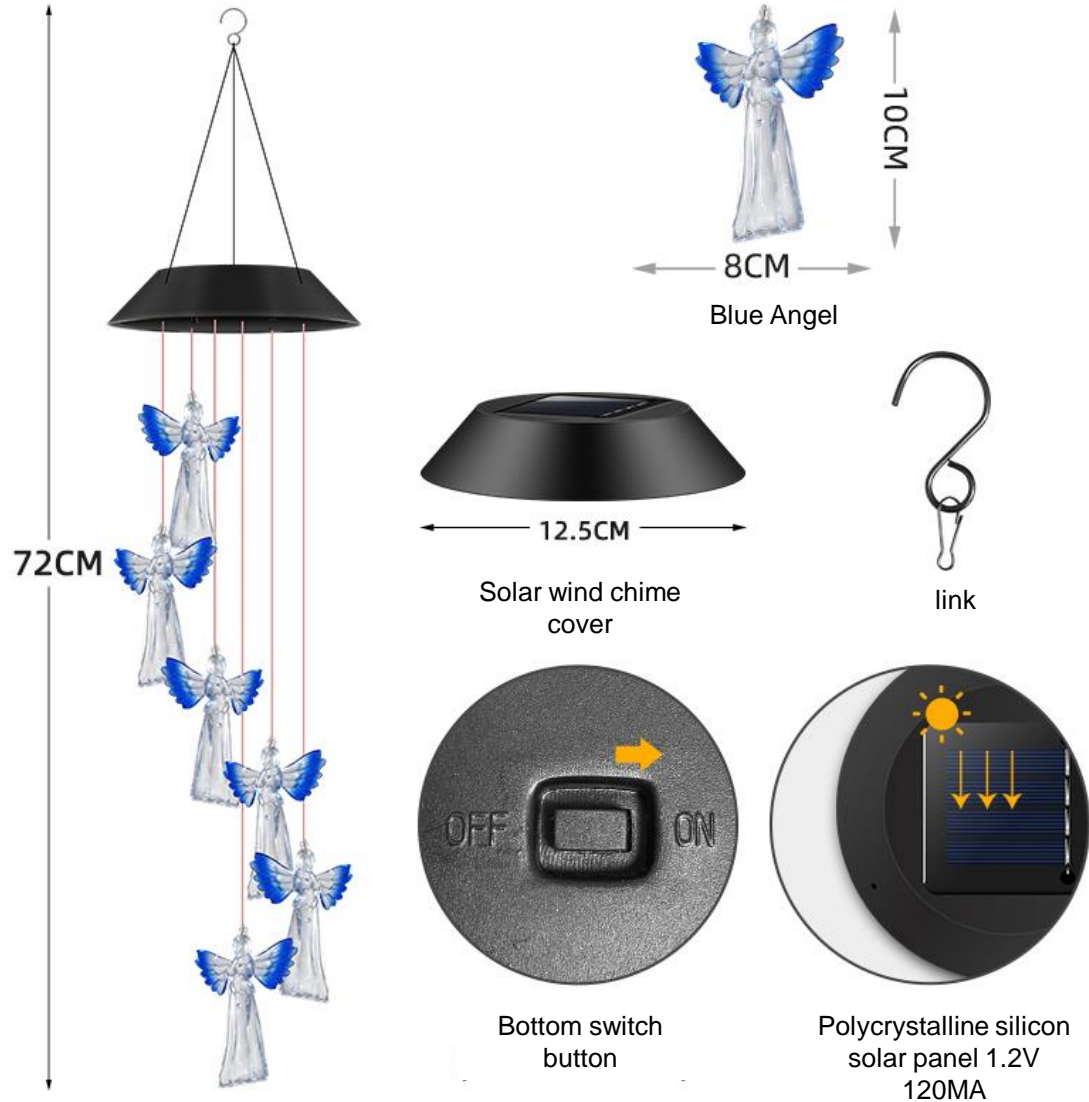

Solar transparent star wind chime light

Solar Transparent Star Wind chime Light (colorful gradient)

Inner box size: 13.5*13.5*8.5cm; G.W:

Carton size: 42.5*56*44.5cm, 60PCS/CTN;

Solar transparent moon wind chime light

Solar Transparent Moon Wind chime Light (colorful gradient)

Inner box size: 13.5*13.5*8.5cm; G.W:

Carton size: 42.5*56*44.5cm, 60PCS/CTN;

Solar transparent star and moon wind chime light

Solar transparent Starmoon wind chime Light (colorful gradient)

Inner box size: 13.5*13.5*8.5cm; G.W:

Carton size: 42.5*56*44.5cm, 60PCS/CTN;

Solar transparent sun wind chime light

Solar transparent sun wind chime light

Inner box size: 13.5*13.5*8.5cm; G.W: 0.275kg

Carton size: 42.5*56*44.5cm, 60PCS/CTN;

Solar blue angel wind chime light

Solar Blue Angel Wind chime Light (colorful gradient)

Inner box size: 13.5*13.5*8.5cm; G.W: 0.253kg/ box

Carton size: 42.5*56*44.5cm, 60PCS/CTN;

Solar transparent angel wind chime light