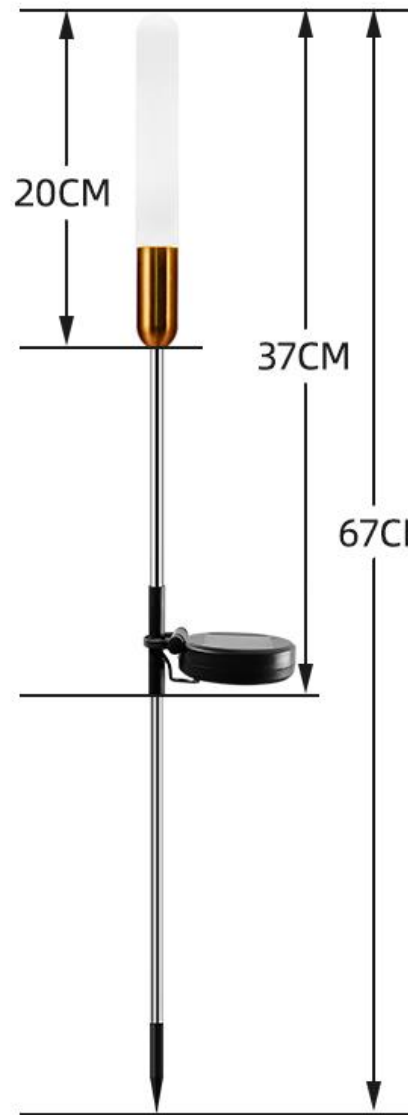

Solar cherry lamp

Inner box size: 8*8*40cm, 2PC; G.W: 0.5kg,

Box size: 42*47*58cm, 40PCS/CTN; G.W: 21.5kg

Solar rose lamp

PVC material

Stainless steel rod

Single crystalline silicon solar panels

Solar rose lamp

Inner box size: 8*8*40cm, 2PC; G.W: 0.5kg,

Box size: 42*47*58cm, 40PCS/CTN; G.W: 21.5kg

Solar butterfly lamp

9 butterflies +20 lamp beads

Stainless steel rod

Single crystalline silicon solar panels

Solar Butterfly Lamp (one tow two)

Inner box size: 12*13*44cm, 2PC; G.W: 0.5kg

Outer box size: 48*54*50cm, 20PCS/CTN; G.W: 11.5kg

Solar acrylic rod

Acrylic material

Stainless steel rod

Polycrystalline silicon solar panels

Solar acrylic round head scrub rod - Gold aluminum 2.5*15CM

Inner box size: 8*8.6*37cm, 2PC; G.W: 0.51kg

Outer box size: 00*00*00cm,

Solar acrylic rod

Acrylic material

Stainless steel rod

Polycrystalline silicon solar panels

Solar acrylic flat head scrub bar

Inner box size: 8*8.6*37cm, 2PC; G.W: 0.51kg