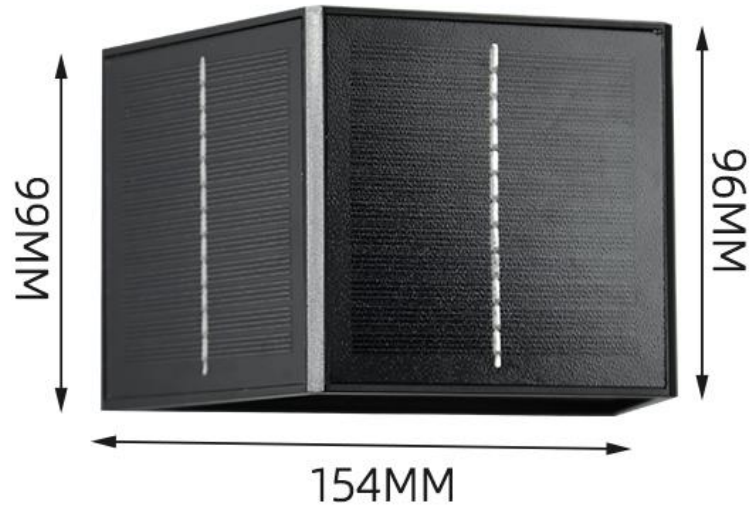

Five solar wall lights

Bright convex lens
irradiation distance is far

Single crystalline silicon
solar panels

ABS material

Five solar wall lights

Inner box size: 11.5*6.6*18CM, 1PC; G.W: 0.38KG

Outer box size: 36.5*35*38CM, 30PCS/CTN; G.W: 12.2KG

Four solar wall lights

Bright convex lens
irradiation distance is far

Single crystalline silicon
solar panels

ABS material

Four solar wall lights

Inner box size: 11.5*6.6*18CM, 1PC; G.W: 0.38KG

Outer box size: 36.5*35*38CM, 30PCS/CTN; G.W: 12.2KG

Solar wall lamp

ABS material light body

Single crystalline silicon solar panels

Bright convex lens long distance irradiation

Solar airplane wall light

Inner box size: 12.3CM*8.7CM*16.6CM; 1PC; G.W: 0.34KG

Outer box size: 45.5CM*39CM*35CM; 30PCS/CTN; G.W: :11KG

Solar three-sided armor wall lamp

Adjustable light Angle

Three sided monocrystalline silicon solar panels

Highlight the COB light source

Solar three-sided armor wall lamp

Inner box size: 15.8CM*10.3CM*10.5CM; 1PC; G.W: 0.5KG