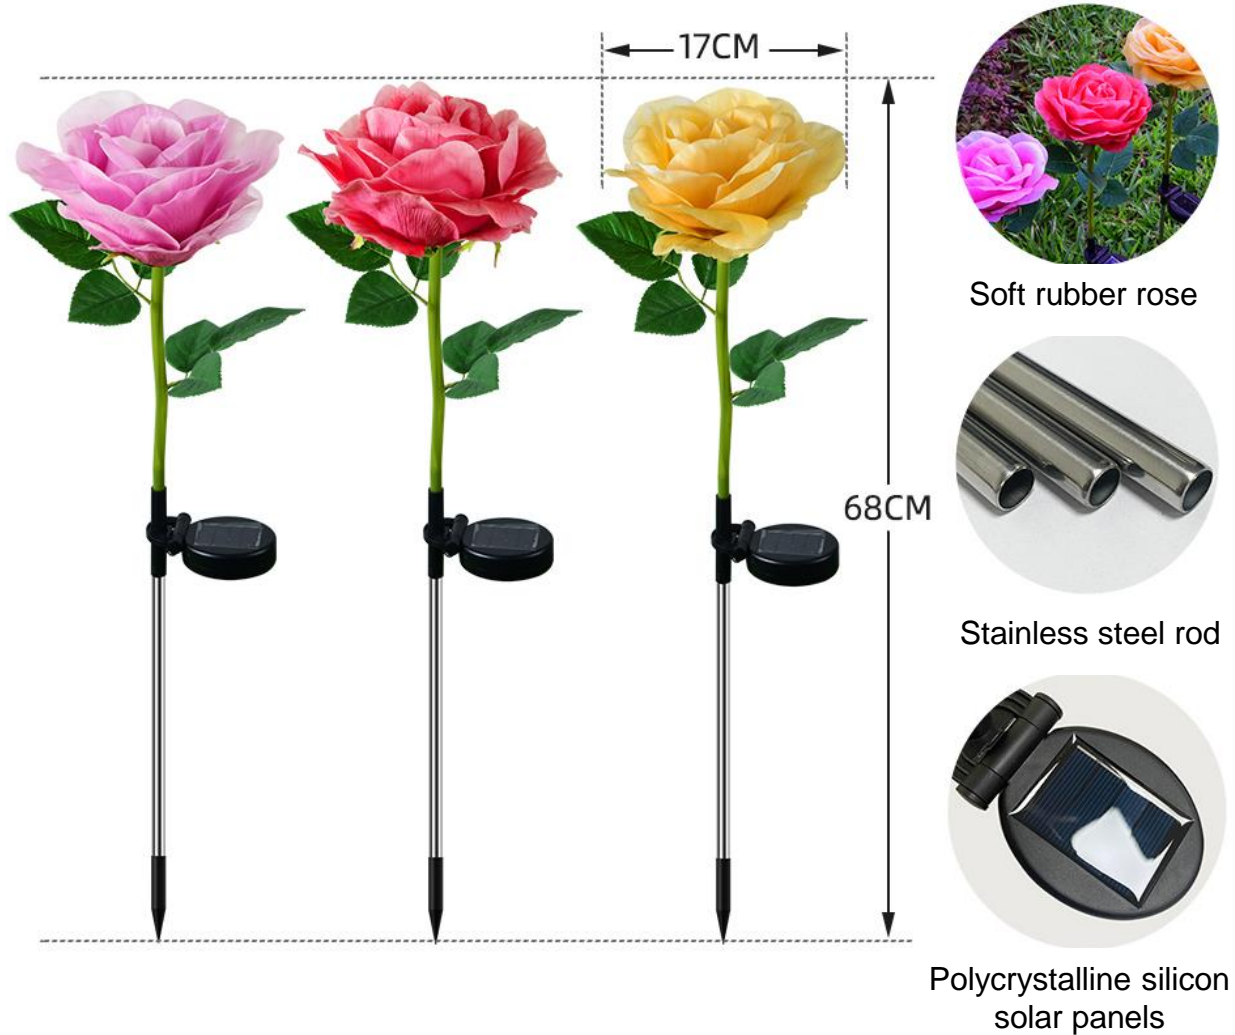

Solar-powered big soft rose

Solar soft rubber rose lamp

Inner box size: cm, 2PC; G.W: kg

Outer box size: cm, PCS/CTN; G.W: kg