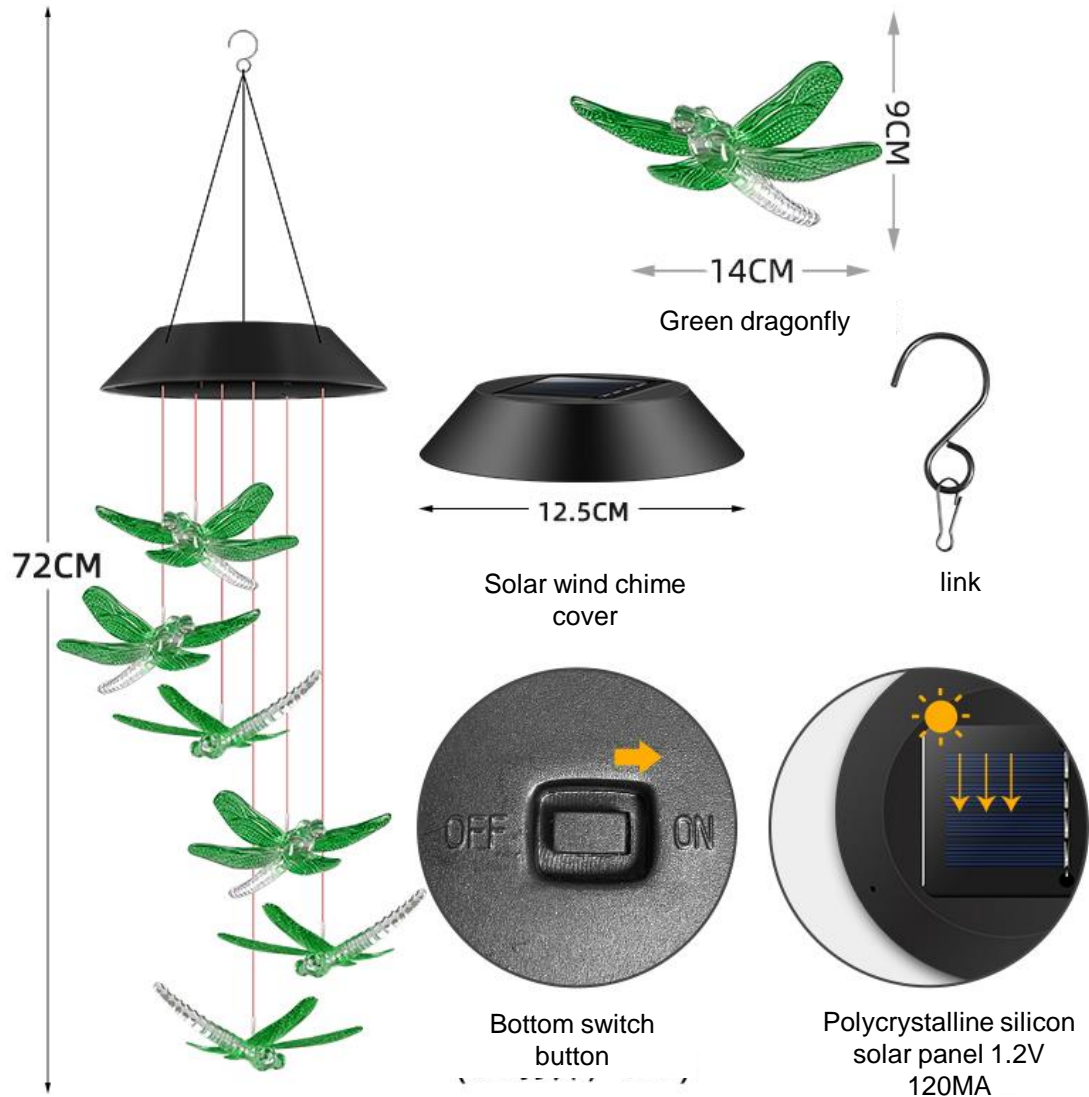

Solar green dragonfly wind chimes

Solar Green Dragonfly Wind chime Light (colorful gradient)

Inner box size: 13.5*13.5*8.5cm; G.W: 0.195kg/ box

Carton size: 42.5*56*44.5cm, 60PCS/CTN;