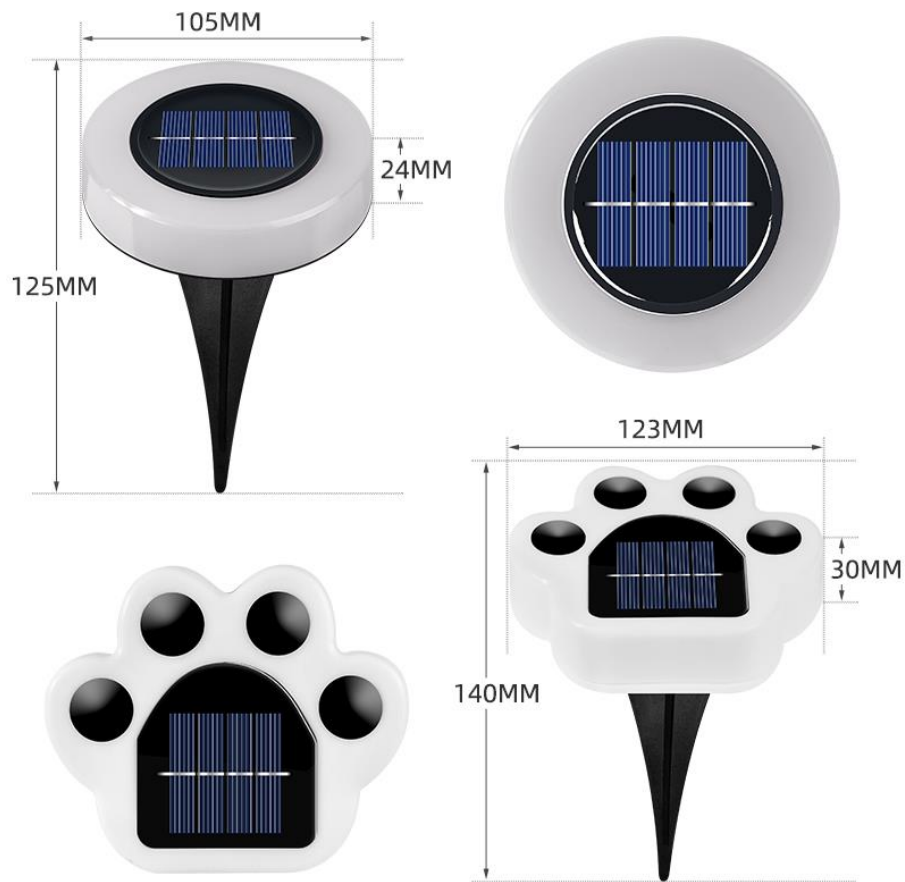

Solar Colored Lollipop Cane Light - Warm Light (1 drag 6)

Inner box size: 39.5CM*18.5CM*9CM; 1PC; G.W:

Outer box size: 41CM*3CM*47CM; 10PCS/CTN; G.W:

Solar Eye Halloween lights

eye

Stainless steel rod

Single crystalline silicon solar panels

Environmentally friendly flame retardant PVC

Stainless steel rod

Single crystalline silicon solar panels

Solar four-color Christmas tree lights

Inner box size: 11*11*40.5CM; 2PC; G.W : 0.52kg

Solar three daffodil lamp

70CM

Waterproof silk cloth

Stainless steel rod

Polycrystalline silicon solar panels

Solar 3 daffodil lamp

Inner box size: 7*8*40CM; 2PC; G.W: 0.295kg

Outer box size: 42*42*58CM; 40PCS/CTN:G.W: 13.3KG

Solar buried light

Solar circular fog ground lamp

Inner box size: 12*12*13CM; 4PC; G.W: 0.4775kg

Outer box size: 37.5*37.5*41CM; 27PCS/CTN, 108 PCS in total; G.W: 13.55kg

Solar bear paw buried lamp

Inner box size: 14*13*12.5CM; 4PC; G.W: 0.4715kg