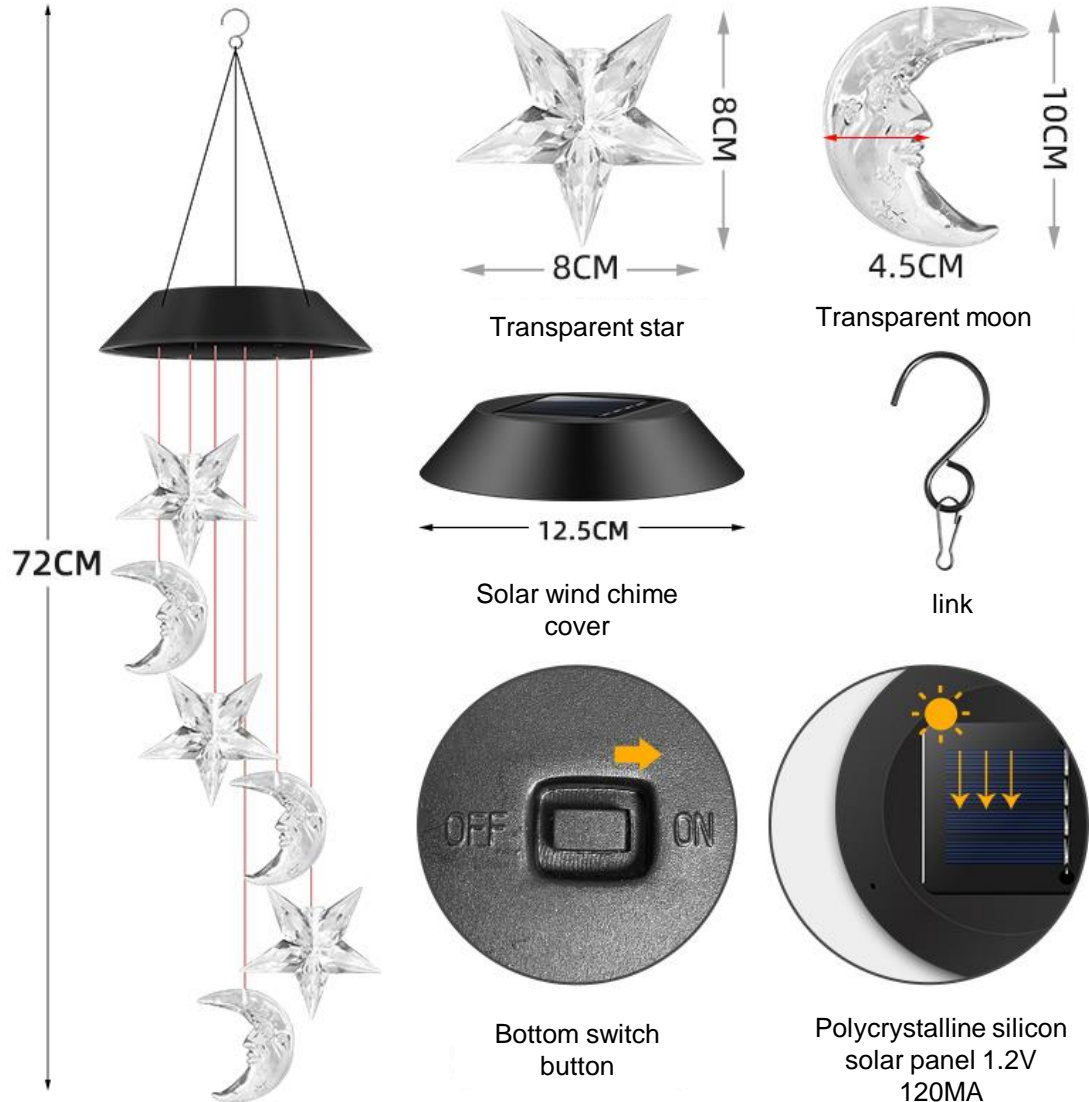

Inner box size: 13.5*13.5*8.5cm; G.W:

Carton size: 42.5*56*44.5cm, 60PCS/CTN;

Solar transparent explosive ball wind chime light

Solar transparent explosive ball wind chime light (colorful gradient)

Inner box size: 13.5*13.5*8.5cm; G.W: 0.253kg/ box
Carton size: 42.5*56*44.5cm, 60PCS/CTN;

Solar transparent star wind chime light

Solar Transparent Star Wind chime Light (colorful gradient)

Inner box size: 13.5*13.5*8.5cm; G.W:

Carton size: 42.5*56*44.5cm, 60PCS/CTN;

Solar transparent moon wind chime light

Solar Transparent Moon Wind chime Light (colorful gradient)

Inner box size: 13.5*13.5*8.5cm; G.W:

Carton size: 42.5*56*44.5cm, 60PCS/CTN;

Solar transparent star and moon wind chime light

Solar transparent Starmoon wind chime Light (colorful gradient)