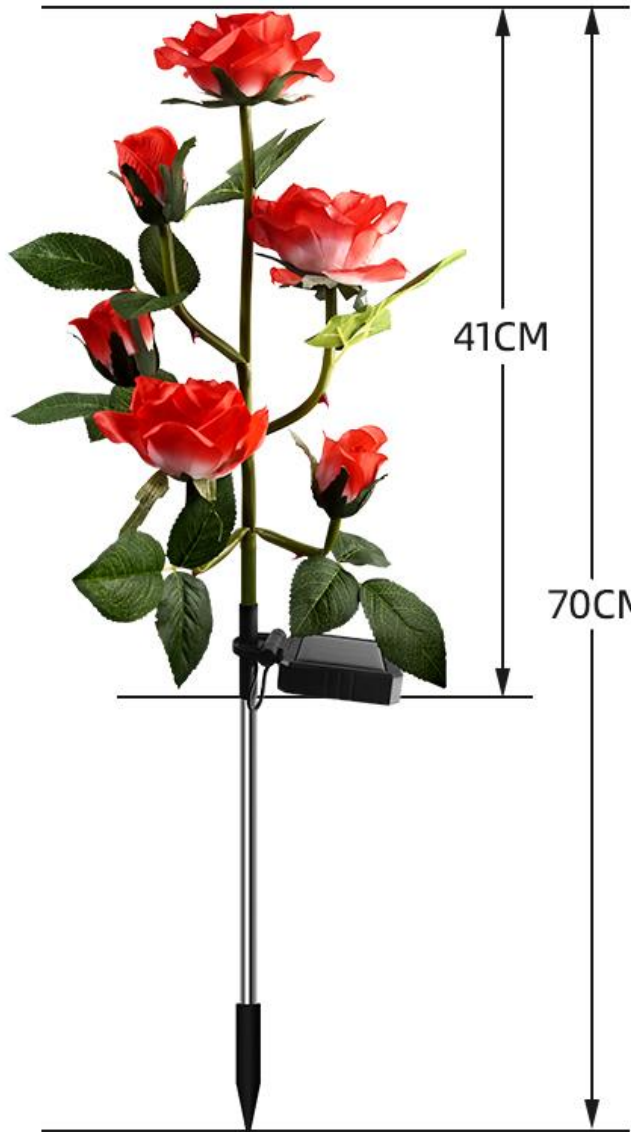

Appearance length: 2M

It can be rotated 180° for easy solar charging

Tarpaulin silk, 8 flowers +4 leaves

Solar calla lily lantern

Inner box size: 00cm, 2PC; G.W: : 00kg,

Outer box size: 00cm, 00PCS/CTN; G.W: 00kg

Solar seven rose lamp

Waterproof silk cloth

Stainless steel rod

Single crystalline silicon solar panels

Solar 7 head rose lamp

Inner box size: 7*10*44cm, 2PC; G.W: : 0.41kg,

Carton size: 52*46*58cm, 40PCS/CTN; G.W: 17.9kg

Solar six rose lamp

Waterproof silk cloth

Stainless steel rod

Single crystalline silicon solar panels

Solar six rose lamp

Inner box size: 7*10*44cm, 2PC; G.W: 0.396kg,

Carton size: 52*46*58cm, 40PCS/CTN; G.W: 17.34kg

Solar five rose lamp

Waterproof silk cloth

Stainless steel rod

Single crystalline silicon solar panels

Solar five rose lamp

Inner box size: 7*10*44cm, 2PC; G.W: 0.396kg,

Carton size: 52*46*58cm, 40PCS/CTN; G.W: 17.34kg