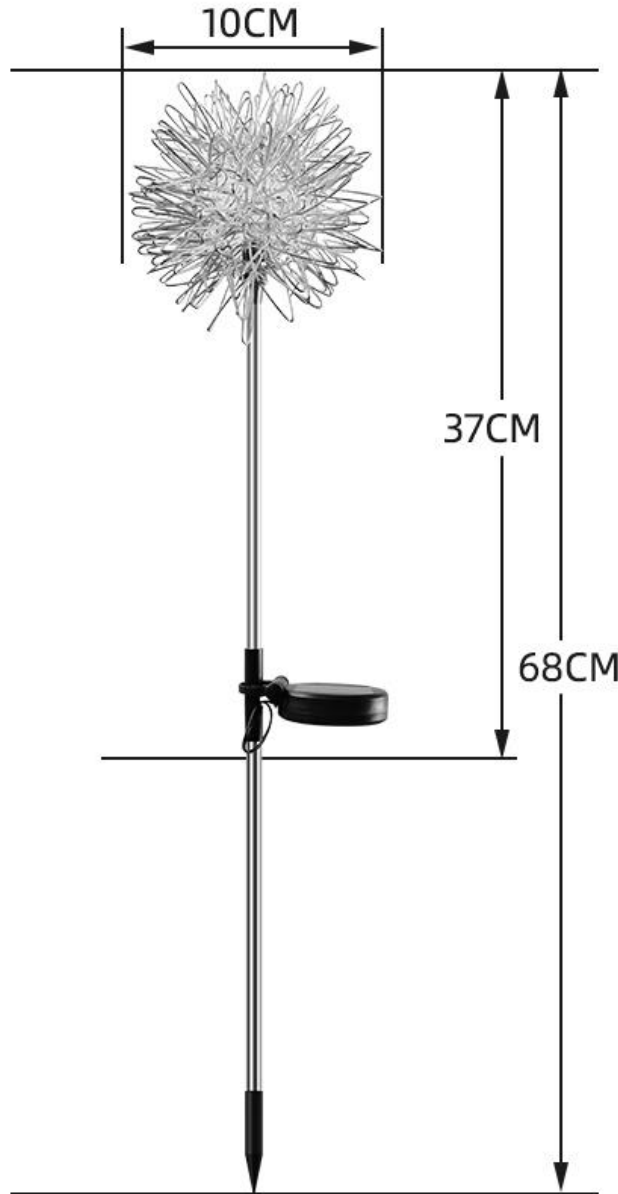

Outer box size: 56*42*56cm, 36PCS/CTN; G.W: 13kg

Solar windmill light

Fancy windmill

Stainless steel rod

Polycrystalline silicon solar panels

Solar windmill light

Inner box size: 11*11*40.5cm, 2PC; G.W: 0.345kg,

Outer box size: 57*42.5*57cm, 25PCS/CTN; G.W: 13kg

Solar carnation lamp

PVC material

Stainless steel rod

Single crystalline silicon solar panels

Solar carnation lamp

Inner box size: 40*10.5*10.5cm, 2PC; G.W: 0.3kg,

Outer box size: 55*41.5*55cm, 00PCS/CTN; G.W: 00kg

Solar aluminum wire ball lamp

Aluminum wire material

Stainless steel rod

Polycrystalline silicon solar panels

Solar aluminum wire ball lamp

Inner box size: 11*11*40.5cm, 2PC; G.W: 0.42kg,

Outer box size: 57*53.5*57cm, 30PCS/CTN; G.W: 14.1kg

Solar copper wire ball light

Copper wire light string

Stainless steel rod

Polycrystalline silicon solar panels

Solar copper wire ball light

Inner box size: 11*11*40.5cm, 2PC; G.W: 0.5kg,