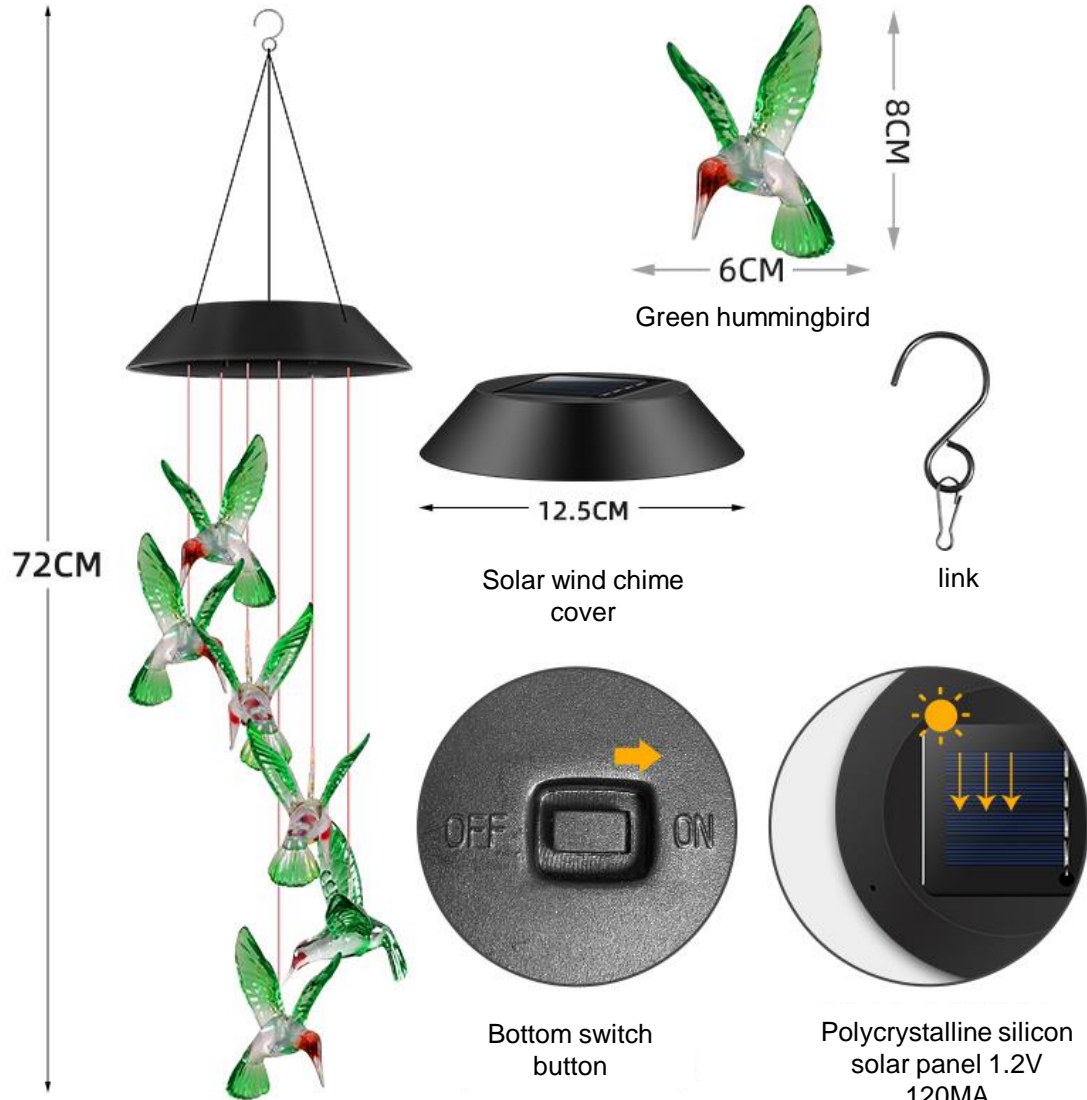

Solar fiber

Inner box size: 32*32*6cm, 2PC; G.W: 0.335kg,

Outer box size: 56*56*57cm, 36PCS/CTN; G.W: 13.56kg

Solar love wind chime light

Solar Love Wind chime Light (colorful gradient)

Inner box size: 13.5*13.5*8.5cm; G.W: 0.255kg

Carton size: 42.5*56*44.5cm, 60PCS/CTN

Solar rice ball wind chime light

Solar Rice Ball Wind chime Light (colorful gradient)

Inner box size: 13.5*13.5*8.5cm; G.W: 0.255kg

Outer box size: 42.5*56*44.5cm, PCS/CTN;

Solar blue hummingbird wind chimes

Solar Blue Hummingbird Wind Chime Light (colorful gradient)

Inner box size: 13.5*13.5*8.5cm; G.W: 0.31kg

Carton size: 42.5*56*44.5cm, 60PCS/CTN;

Solar green hummingbird wind chimes

Solar Green Hummingbird Wind Chime Light (colorful gradient)

Inner box size: 13.5*13.5*8.5cm; G.W: 0.31kg/ box

Carton size: 42.5*56*44.5cm, 60PCS/CTN;

Solar transparent hummingbird wind chimes

Solar Transparent Hummingbird Wind Chime Light (colorful gradient)