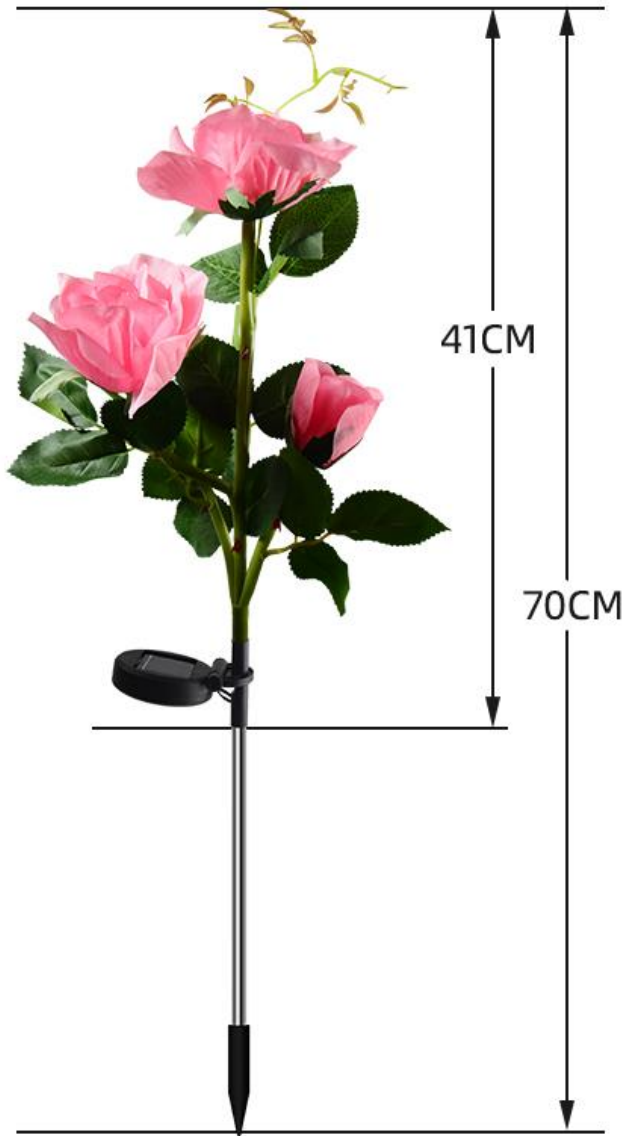

Solar six rose lamp

Waterproof silk cloth

Stainless steel rod

Single crystalline silicon solar panels

Solar six rose lamp

Inner box size: 7*10*44cm, 2PC; G.W: 0.396kg,

Carton size: 52*46*58cm, 40PCS/CTN; G.W: 17.34kg

Solar five rose lamp

Waterproof silk cloth

Stainless steel rod

Single crystalline silicon solar panels

Solar five rose lamp

Inner box size: 7*10*44cm, 2PC; G.W: 0.396kg,

Carton size: 52*46*58cm, 40PCS/CTN; G.W: 17.34kg

Solar four rose lamp

Waterproof silk cloth

Stainless steel rod

Single crystalline silicon solar panels

Solar four rose lamp

Inner box size: 7*10*44cm, 2PC; G.W: 0.396kg,

Carton size: 52*46*58cm, 40PCS/CTN; G.W: 17.34kg

Solar three head rose lamp

Waterproof silk cloth

Stainless steel rod

Polycrystalline silicon solar panels

Solar three head rose lamp

Inner box size: 8*7*40cm, 2PC; G.W: 0.3kg,

Box size: 42*42*58cm, 40PCS/CTN; G.W: 13.5kg