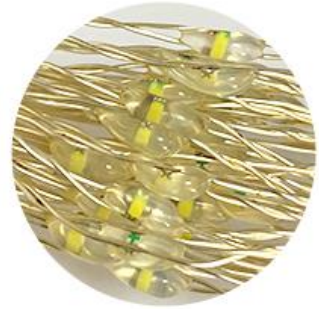

Solar firework lamp