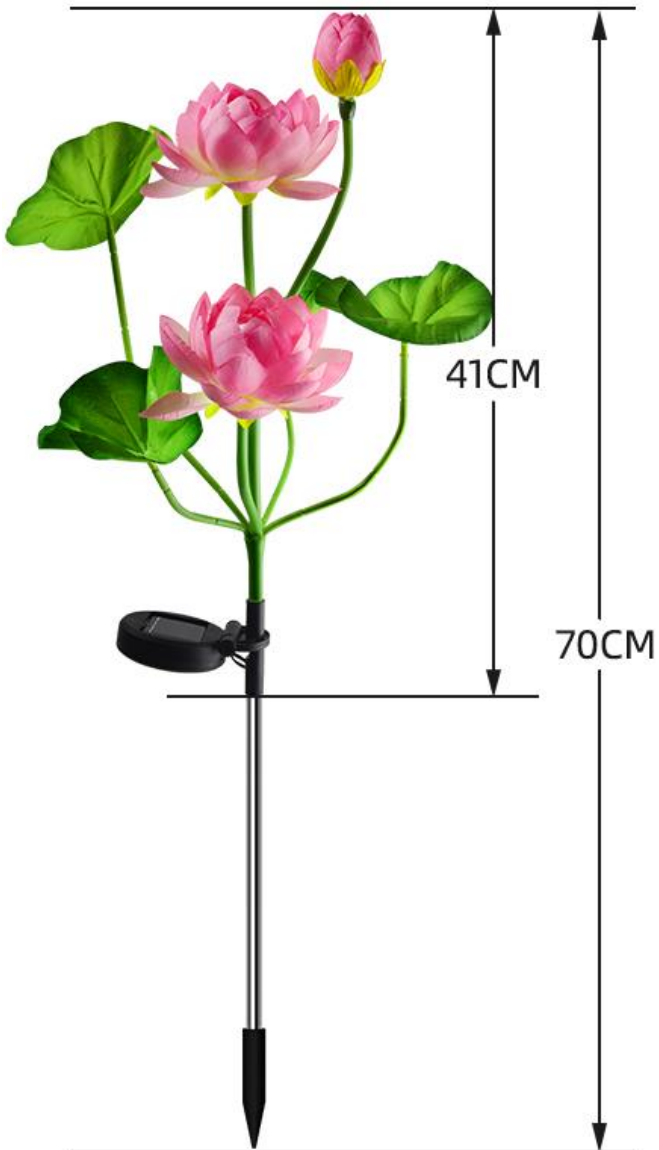

Outer box size: 56*42*56cm, 36PCS/CTN; G.W: 12.84kg

Solar Phalaenopsis lantern

Waterproof silk cloth

Stainless steel rod

Polycrystalline silicon solar panels

Solar Phalaenopsis lantern

Inner box size: 9*9*42cm, 2PC; G.W: 0.325kg,

Outer box size: 56*44*56cm, 36PCS/CTN; G.W: 13.2kg

Solar daffodil lamp

Waterproof silk cloth

Stainless steel rod

Polycrystalline silicon solar panels

Solar daffodil lamp

Inner box size: 8*8.7*37cm, 2PC; G.W: 0.295kg,

Carton size: 52.5*39*58cm, 40PCS/CTN; G.W: 13.3kg

Solar three head lotus lamp

Waterproof silk cloth

Stainless steel rod

Polycrystalline silicon solar panels

Solar three head lotus lamp

Inner box size: 9*9*40cm, 2PC; G.W: 0.35kg,

Outer box size: 56*42*56cm, 36PCS/CTN; G.W: 14kg

Sun chrysanthemum lamp

Waterproof silk cloth

Stainless steel rod

Polycrystalline silicon solar panels

Solar chrysanthemum lamp

Inner box size: 9*9*40cm, 2PC; G.W: 0.32kg,