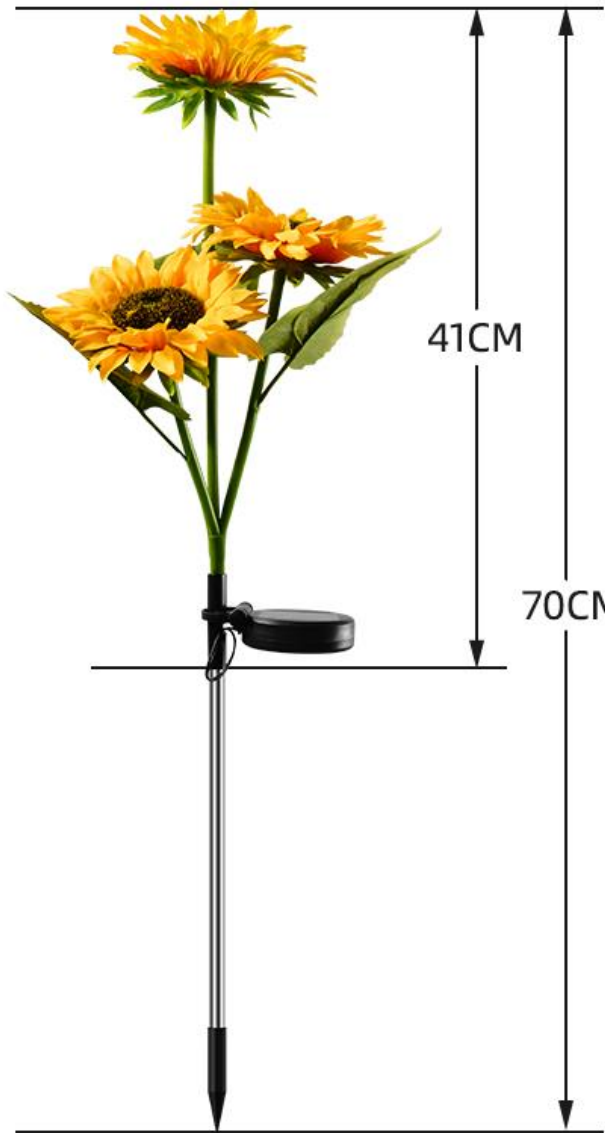

Solar three head rose lamp

Waterproof silk cloth

Stainless steel rod

Polycrystalline silicon solar panels

Solar three head rose lamp

Inner box size: 8*7*40cm, 2PC; G.W: 0.3kg,

Box size: 42*42*58cm, 40PCS/CTN; G.W: 13.5kg

Four solar sunflower lights

Waterproof silk cloth

Stainless steel rod

Polycrystalline silicon solar panels

Four solar sunflower lights

Inner box size: 44*13*12cm, 2PC; G.W: 0.48kg,

Outer box size: 58*54*50cm, 20PCS/CTN; G.W: 11kg

Solar three head sunflower lamp

Waterproof silk cloth

Stainless steel rod

Polycrystalline silicon solar panels

Solar three head sunflower lamp

Inner box size: 40*11*11cm, 2PC; G.W: 0.415kg,

Outer box size: 57*42*57cm, 25PCS/CTN; G.W: 11.8kg

Solar two head sunflower lamp

Waterproof silk cloth

Stainless steel rod

Polycrystalline silicon solar panels

Solar two head sunflower lamp

Inner box size: 11*11*40.5cm, 2PC; G.W: 0.365kg,

Outer box size: 57*42.5*57cm, 25PCS/CTN; G.W: 10.6kg