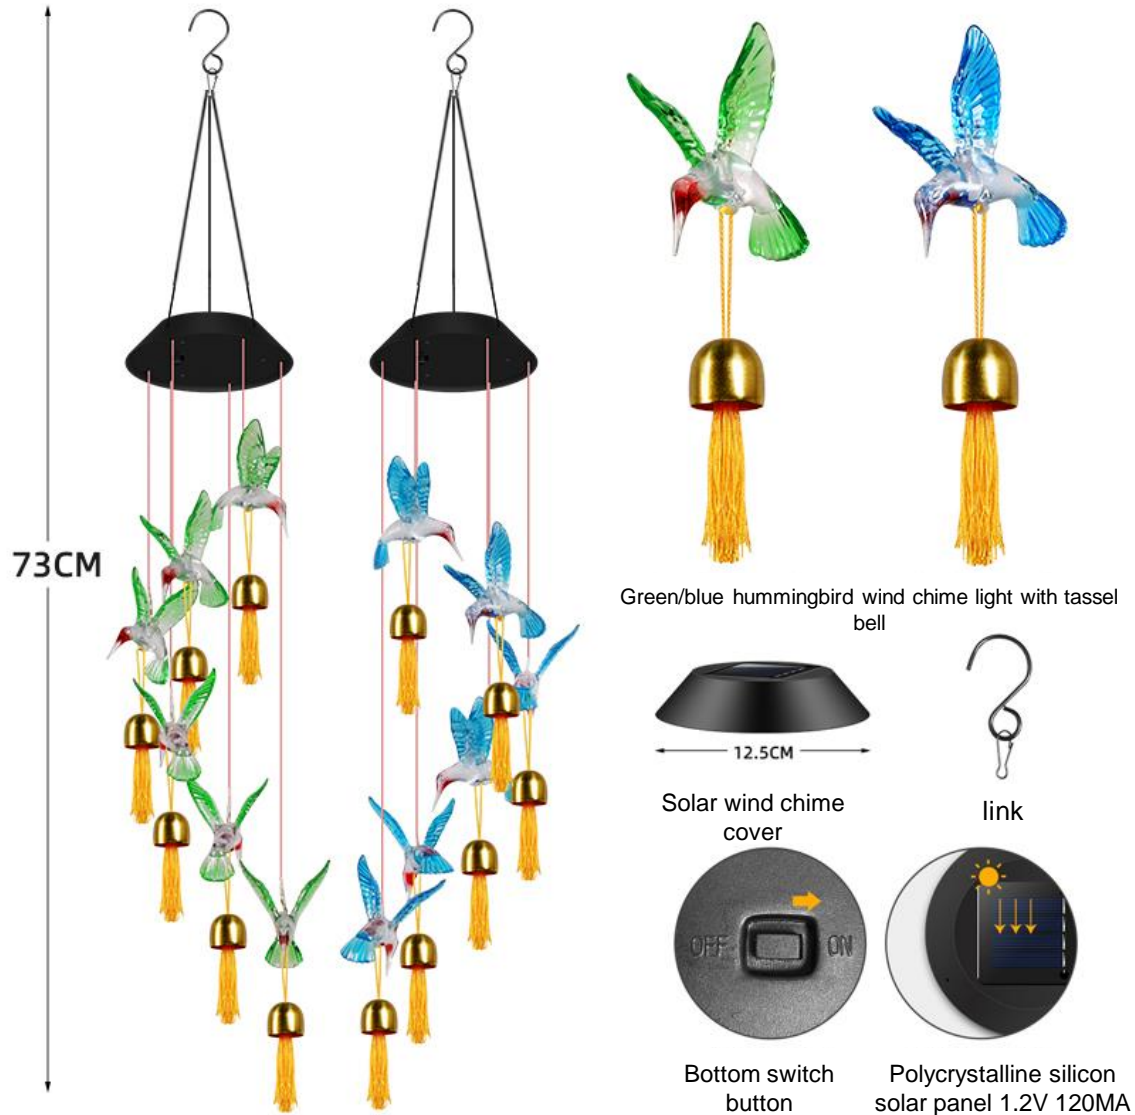

Solar blue angel wind chime light

Solar Blue Angel Wind chime Light (colorful gradient)

Inner box size: 13.5*13.5*8.5cm; G.W: 0.253kg/ box

Carton size: 42.5*56*44.5cm, 60PCS/CTN;

Solar transparent angel wind chime light

Solar transparent Angel Wind chime Light (colorful gradient)

Inner box size: 13.5*13.5*8.5cm; G.W: 0.253kg/ box

Carton size: 42.5*56*44.5cm, 60PCS/CTN;

Solar Santa wind chime lights

Solar Santa Wind Chime Light (Colorful gradient)

Solar red bird wind chime light

Solar Red Bird Wind chime Light (warm light)

Inner box size: 13.5*13.5*8.5cm; G.W:

Carton size: 42.5*56*44.5cm, 60PCS/CTN;

Solar bee wind chime lights

Solar Bee Wind Chime Light (Warm Light)

Inner box size: 13.5*13.5*8.5cm; G.W:

Carton size: 42.5*56*44.5cm, 60PCS/CTN;

Solar hummingbird wind chime lights with tassel bells

Solar Hummingbird Wind Chime Light with tassel bell (colorful gradient)