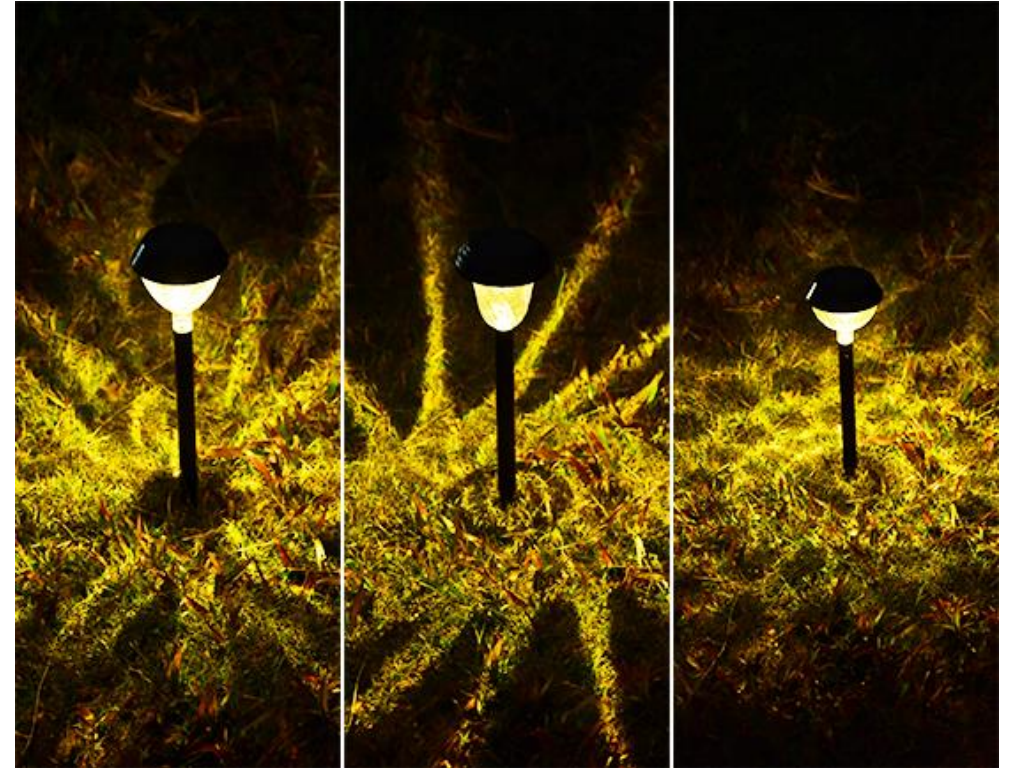

Solar lawn light 2

Solar lawn light2

Inner box size: 29.5*21*13CM; 8PC; G.W: 1.3kg

Outer box size: 60.8*42.5*41CM; 12PCS/CTN; 96 in total;

G.W: 17.1kg