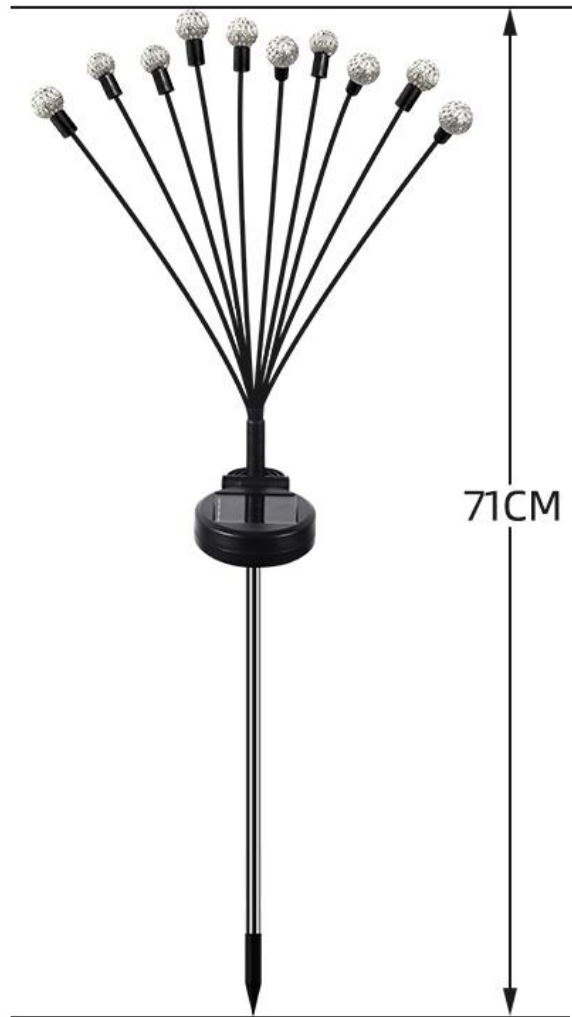

Star

ABS floor plug

Solar: Stars Christmas cane lights
Spacing length: 54CM
Lead: 3M Mode: Eight modes Light

Total height: 53CM
Specifications: one tow ten
Color: warm light

Solar Star Christmas Cane Light (8 modes)

3

Solar gold Moroccan firefly light

71CM

Hollow round ball

Stainless steel rod

Single crystalline silicon solar panels

Solar Power 10 Moroccan fireflies - Warm light

Inner box size: 7*8*40cm, 2PC; G.W: 0.397kg

Box size: 42*42*58cm, 40PCS/CTN; G.W: 17.38kg

Solar silver Moroccan firefly light

Hollow round ball

Stainless steel rod

Single crystalline silicon solar panels

Solar Power 10 Moroccan fireflies - Warm light