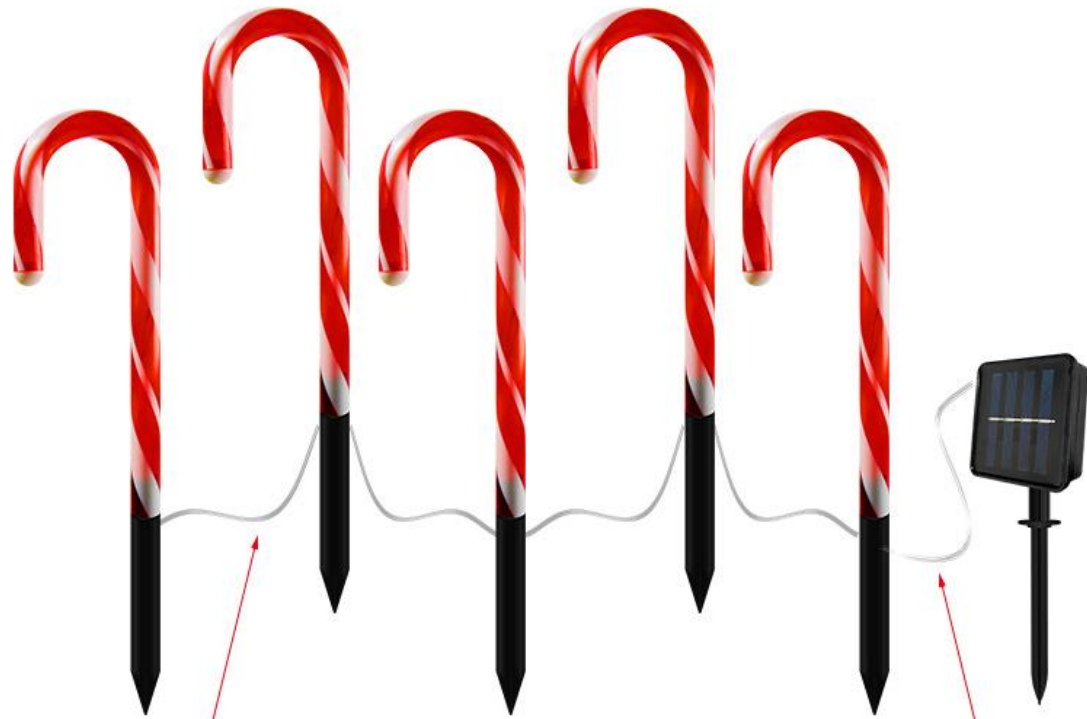

Outer box size: cm, PCS/CTN; G.W: kg

Solar powered Christmas cane lights

Distance line length:
47CM

Lead: 1.9M

Solar cane Light (one drag five)

Inner box size: 11*11*40cm, 2PC; G.W: 0.52kg

Outer box size: 57*40*56cm, 25PCS/CTN; G.W: 14.5kg