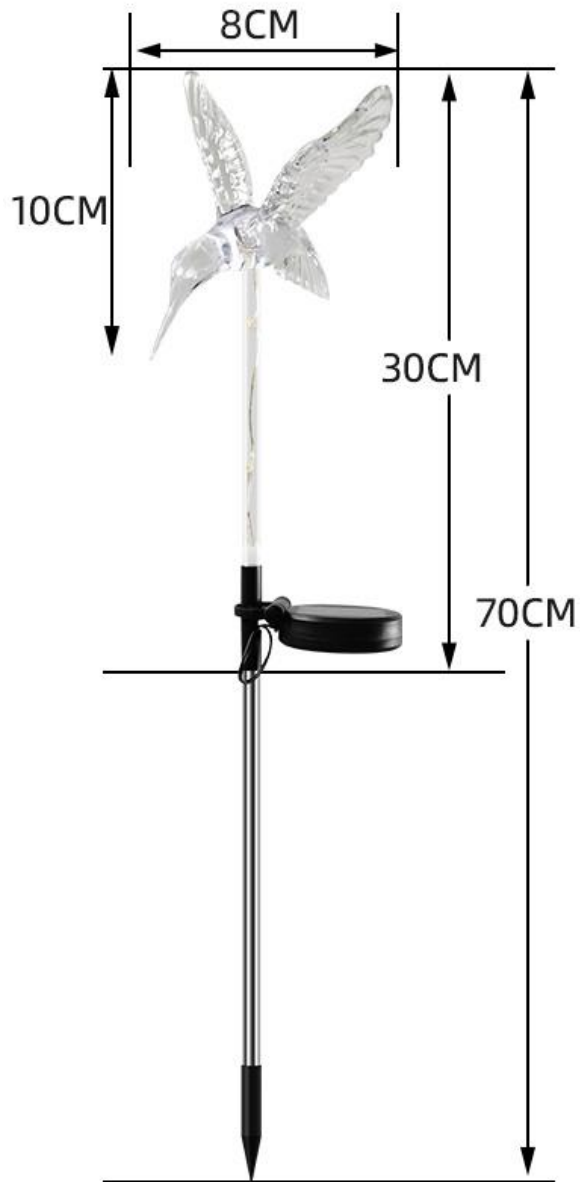

Solar acrylic Christmas tree

Acrylic material

Stainless steel rod

Polycrystalline silicon solar panels

Solar acrylic Christmas tree

Inner box size: 11*11*40.5cm, 2PC; G.W: 0.44kg,

Outer box size: 57*53.5*57cm, 30PCS/CTN; G.W: 14.7kg

Solar acrylic chrysanthemum lamp

Acrylic material

Stainless steel rod

Polycrystalline silicon solar panels

Solar acrylic chrysanthemum lamp

Inner box size: 11*11*40.5cm, 2PC; G.W: 0.36kg,

Outer box size: 57*53.5*57cm, 30PCS/CTN; G.W: 12.3kg

Solar acrylic hummingbird light

Acrylic material

Stainless steel rod

Polycrystalline silicon solar panels

Solar acrylic hummingbird light

Inner box size: 11*8*40cm, 3PC; G.W: 0.405kg,

Outer box size: 57*50*42cm, 30PCS/CTN; G.W: 12.3kg