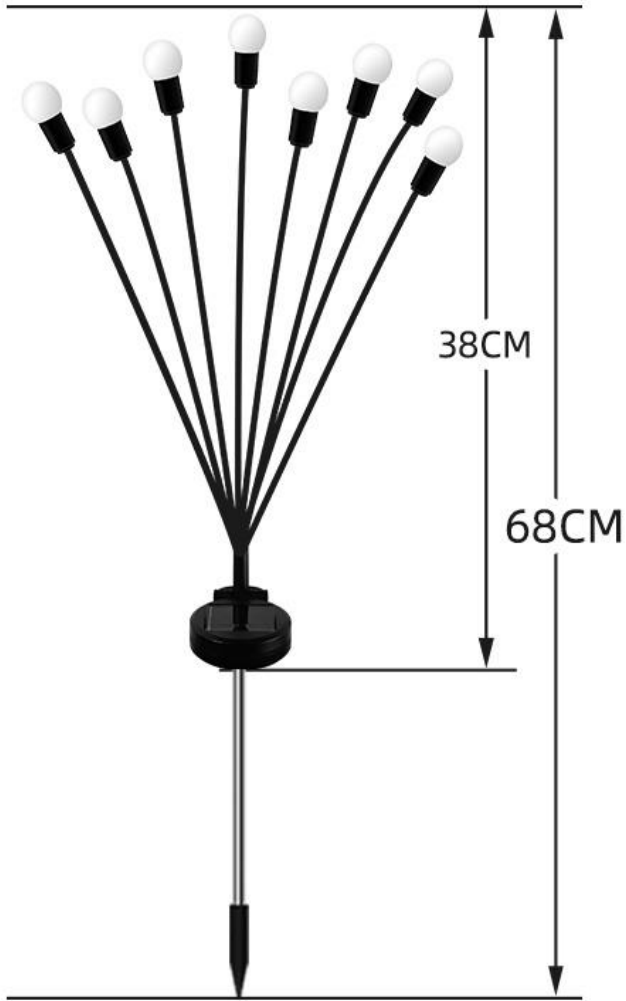

3

Solar gold Moroccan firefly light

71CM

Hollow round ball

Stainless steel rod

Single crystalline silicon solar panels

Solar Power 10 Moroccan fireflies - Warm light

Inner box size: 7*8*40cm, 2PC; G.W: 0.397kg

Box size: 42*42*58cm, 40PCS/CTN; G.W: 17.38kg

Solar silver Moroccan firefly light

Hollow round ball

Stainless steel rod

Single crystalline silicon solar panels

Solar Power 10 Moroccan fireflies - Warm light

Inner box size: 7*8*40cm, 2PC; G.W: 0.397kg

Box size: 42*42*58cm, 40PCS/CTN; G.W: 17.38kg

Solar firefly lamp

PVC material

Flexible light pole

Single crystalline silicon solar panels

Solar bee light

PVC material

Flexible light pole

Single crystalline silicon solar panels

Solar powered 6 bee lights

Inner box size: 7*8*40cm, 2PC; G.W: 0.33kg

Box size: 42*42*58cm, 40PCS/CTN; G.W: 14.7kg

The solar 4 head wall washer lights glow up and down