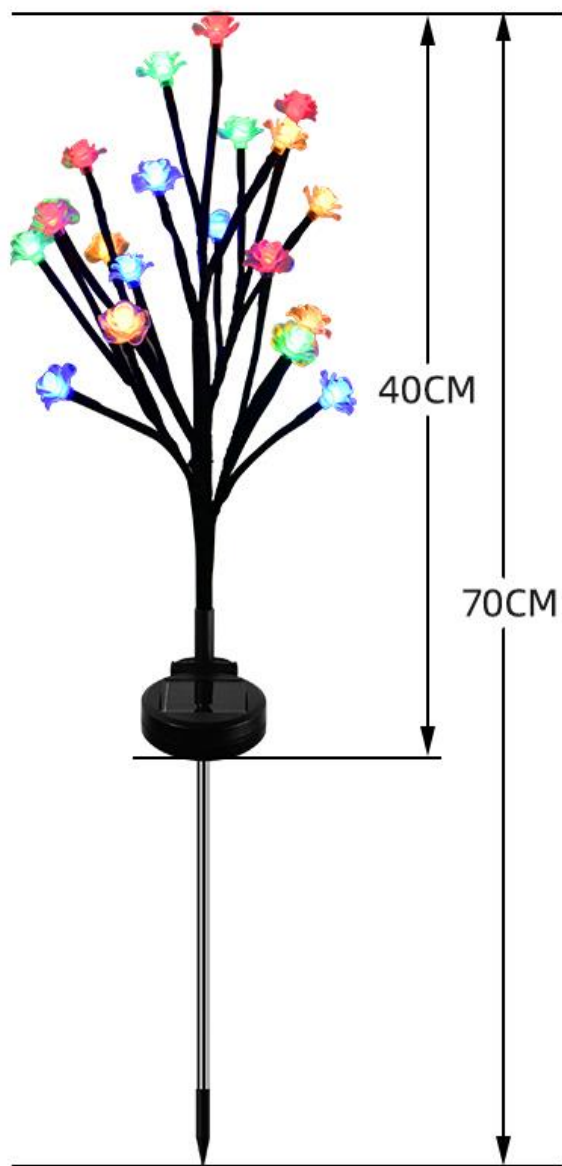

Fiber material

Stainless steel rod

Single crystalline silicon solar panels

Solar fiber fuzz lamp

Inner box size: 00*00*00cm, 2PC; G.W: 00kg

Outer box size: 00*00*00cm, 00PCS/CTN; G.W: 00kg

Solar butterfly chandelier

Solar butterfly chandelier

Inner box size: 11.5*11.5*11.5cm, 1PC; G.W: 0.13kg

Outer box size: 59.5*59.5*48cm, 100PCS/CTN; G.W: 15kg

Solar cherry lamp

PVC material

Stainless steel rod

Single crystalline silicon solar panels

Solar cherry lamp

Inner box size: 8*8*40cm, 2PC; G.W: 0.5kg,

Box size: 42*47*58cm, 40PCS/CTN; G.W: 21.5kg

Solar rose lamp

PVC material

Stainless steel rod

Single crystalline silicon solar panels

Solar rose lamp