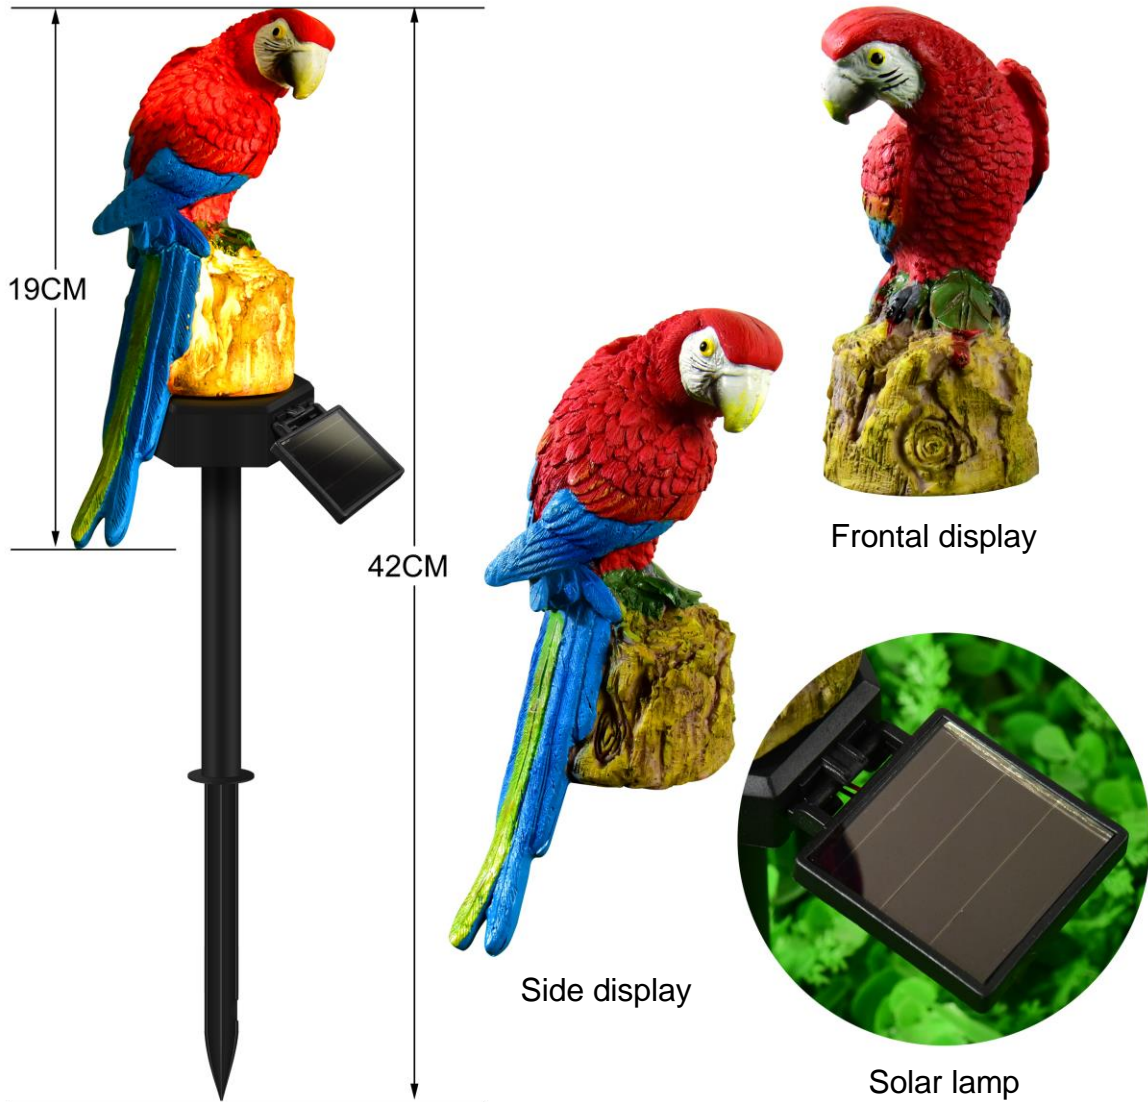

Solar parrot light

Solar parrot light

Inner box size: 13.2*13.2*23cm

outer box size: 69*23*55cm