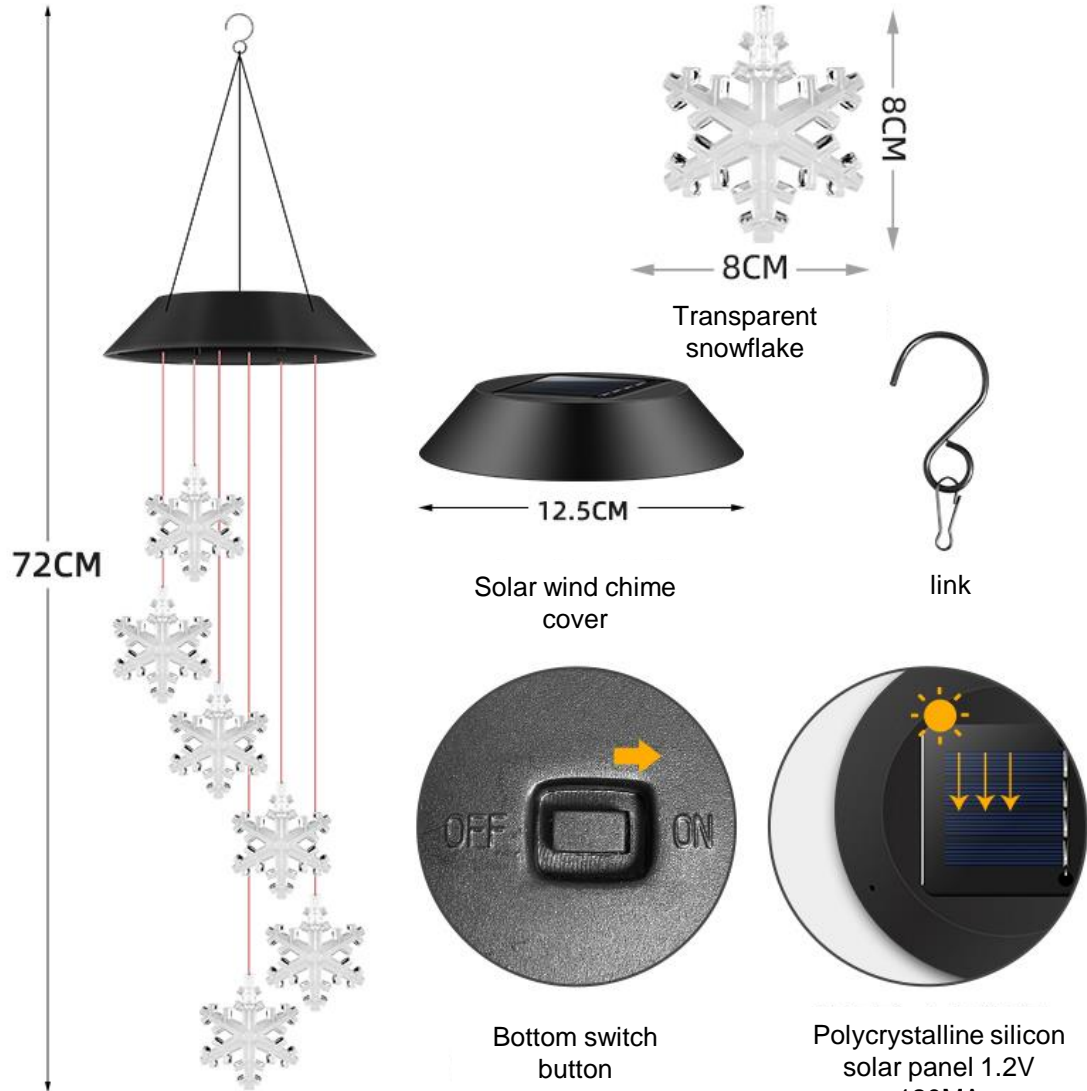

Solar blue butterfly wind chime light

Solar Blue Butterfly Wind chime Light (colorful gradient)

Inner box size: 13.5*13.5*8.5cm; G.W: 0.228kg/ box

Carton size: 42.5*56*44.5cm, 60PCS/CTN;

Solar transparent butterfly wind chime light

Solar transparent Butterfly Wind chime Light (colorful gradient)

Inner box size: 13.5*13.5*8.5cm; G.W: 0.228kg/ box

Carton size: 42.5*56*44.5cm, 60PCS/CTN;

Solar transparent snow wind chime light

Solar transparent snow wind chime light (colorful gradient)