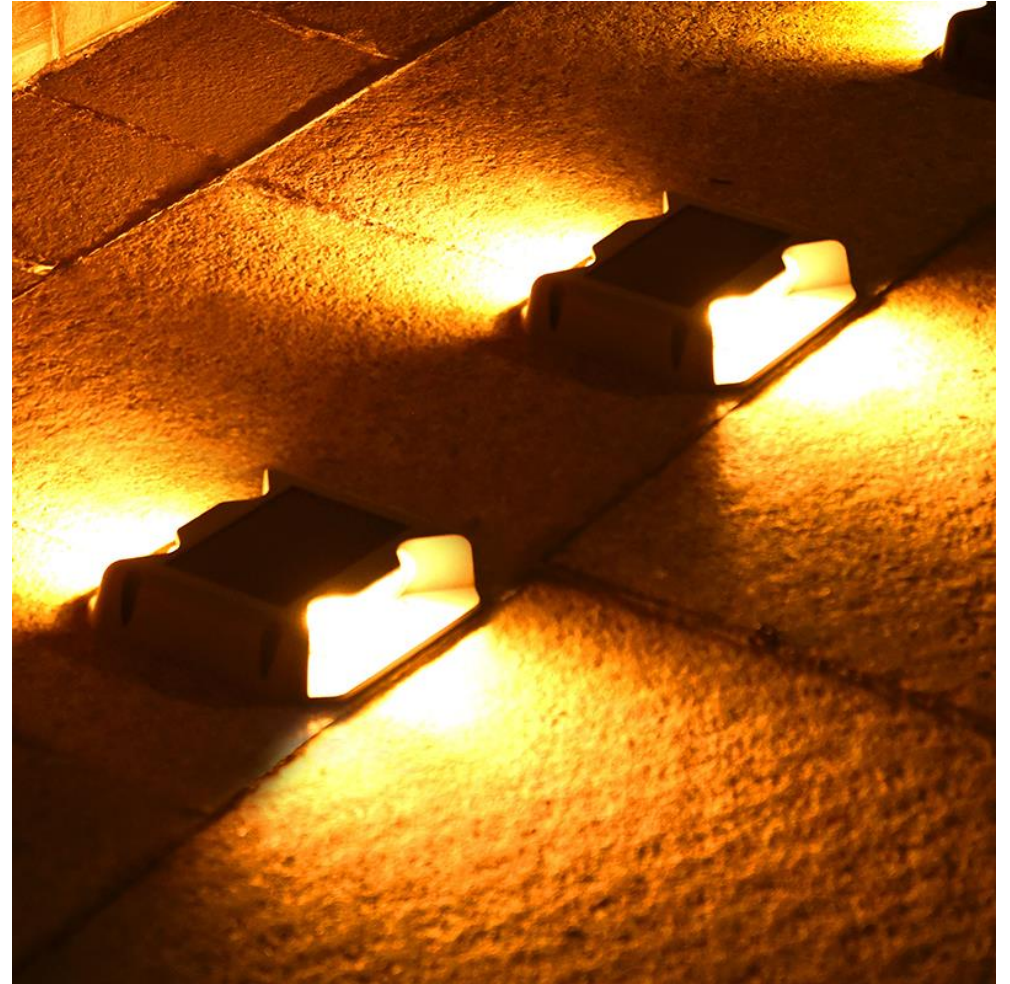

Outer box size: 53CM*33CM*26.5CM; 45PCS/CTN;G.W: 12.4KG

Solar square two-headed Trail Light - Gray

Optical lens bright energy saving

5.5V solar panels

ABS material

Solar square two-headed Trail Light - Gray