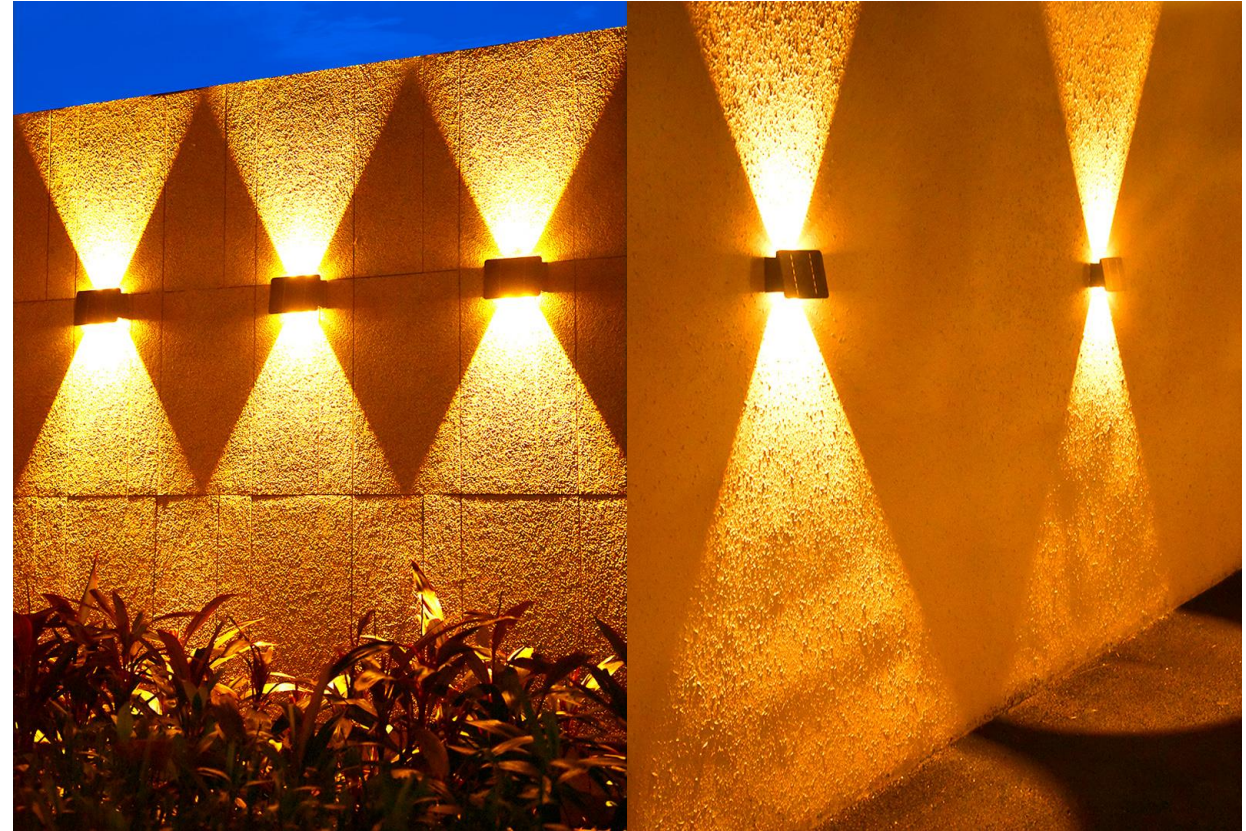

Four solar wall lights

Bright convex lens
irradiation distance is far

Single crystalline silicon
solar panels

ABS material

Four solar wall lights

Inner box size: 11.5*6.6*18CM, 1PC; G.W: 0.38KG

Outer box size: 36.5*35*38CM, 30PCS/CTN; G.W: 12.2KG