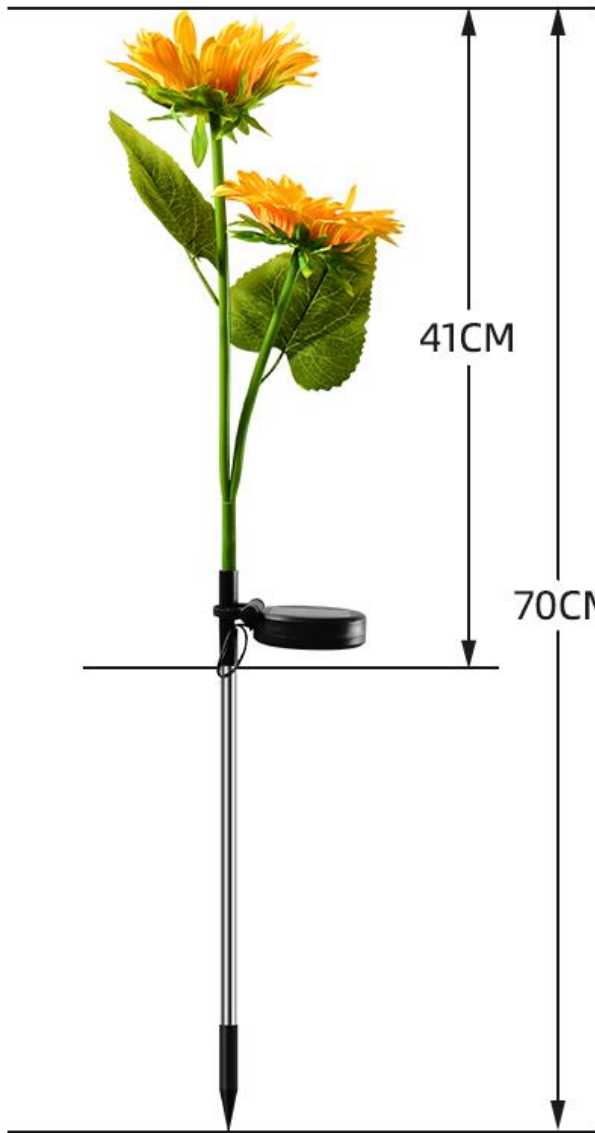

Four solar sunflower lights

Waterproof silk cloth

Stainless steel rod

Polycrystalline silicon solar panels

Four solar sunflower lights

Inner box size: 44*13*12cm, 2PC; G.W: 0.48kg,

Outer box size: 58*54*50cm, 20PCS/CTN; G.W: 11kg

Solar three head sunflower lamp

Waterproof silk cloth

Stainless steel rod

Polycrystalline silicon solar panels

Solar three head sunflower lamp

Inner box size: 40*11*11cm, 2PC; G.W: 0.415kg,

Outer box size: 57*42*57cm, 25PCS/CTN; G.W: 11.8kg

Solar two head sunflower lamp

Waterproof silk cloth

Stainless steel rod

Polycrystalline silicon solar panels

Solar two head sunflower lamp

Inner box size: 11*11*40.5cm, 2PC; G.W: 0.365kg,

Outer box size: 57*42.5*57cm, 25PCS/CTN; G.W: 10.6kg

Solar hydrangea lamp

Waterproof silk cloth

Stainless steel rod

Polycrystalline silicon solar panels

Solar hydrangea lamp

Inner box size: 9*9*42cm, 2PC; G.W: 0.37kg,

Outer box size: 56*42*56cm, 36PCS/CTN; G.W: 14.8kg