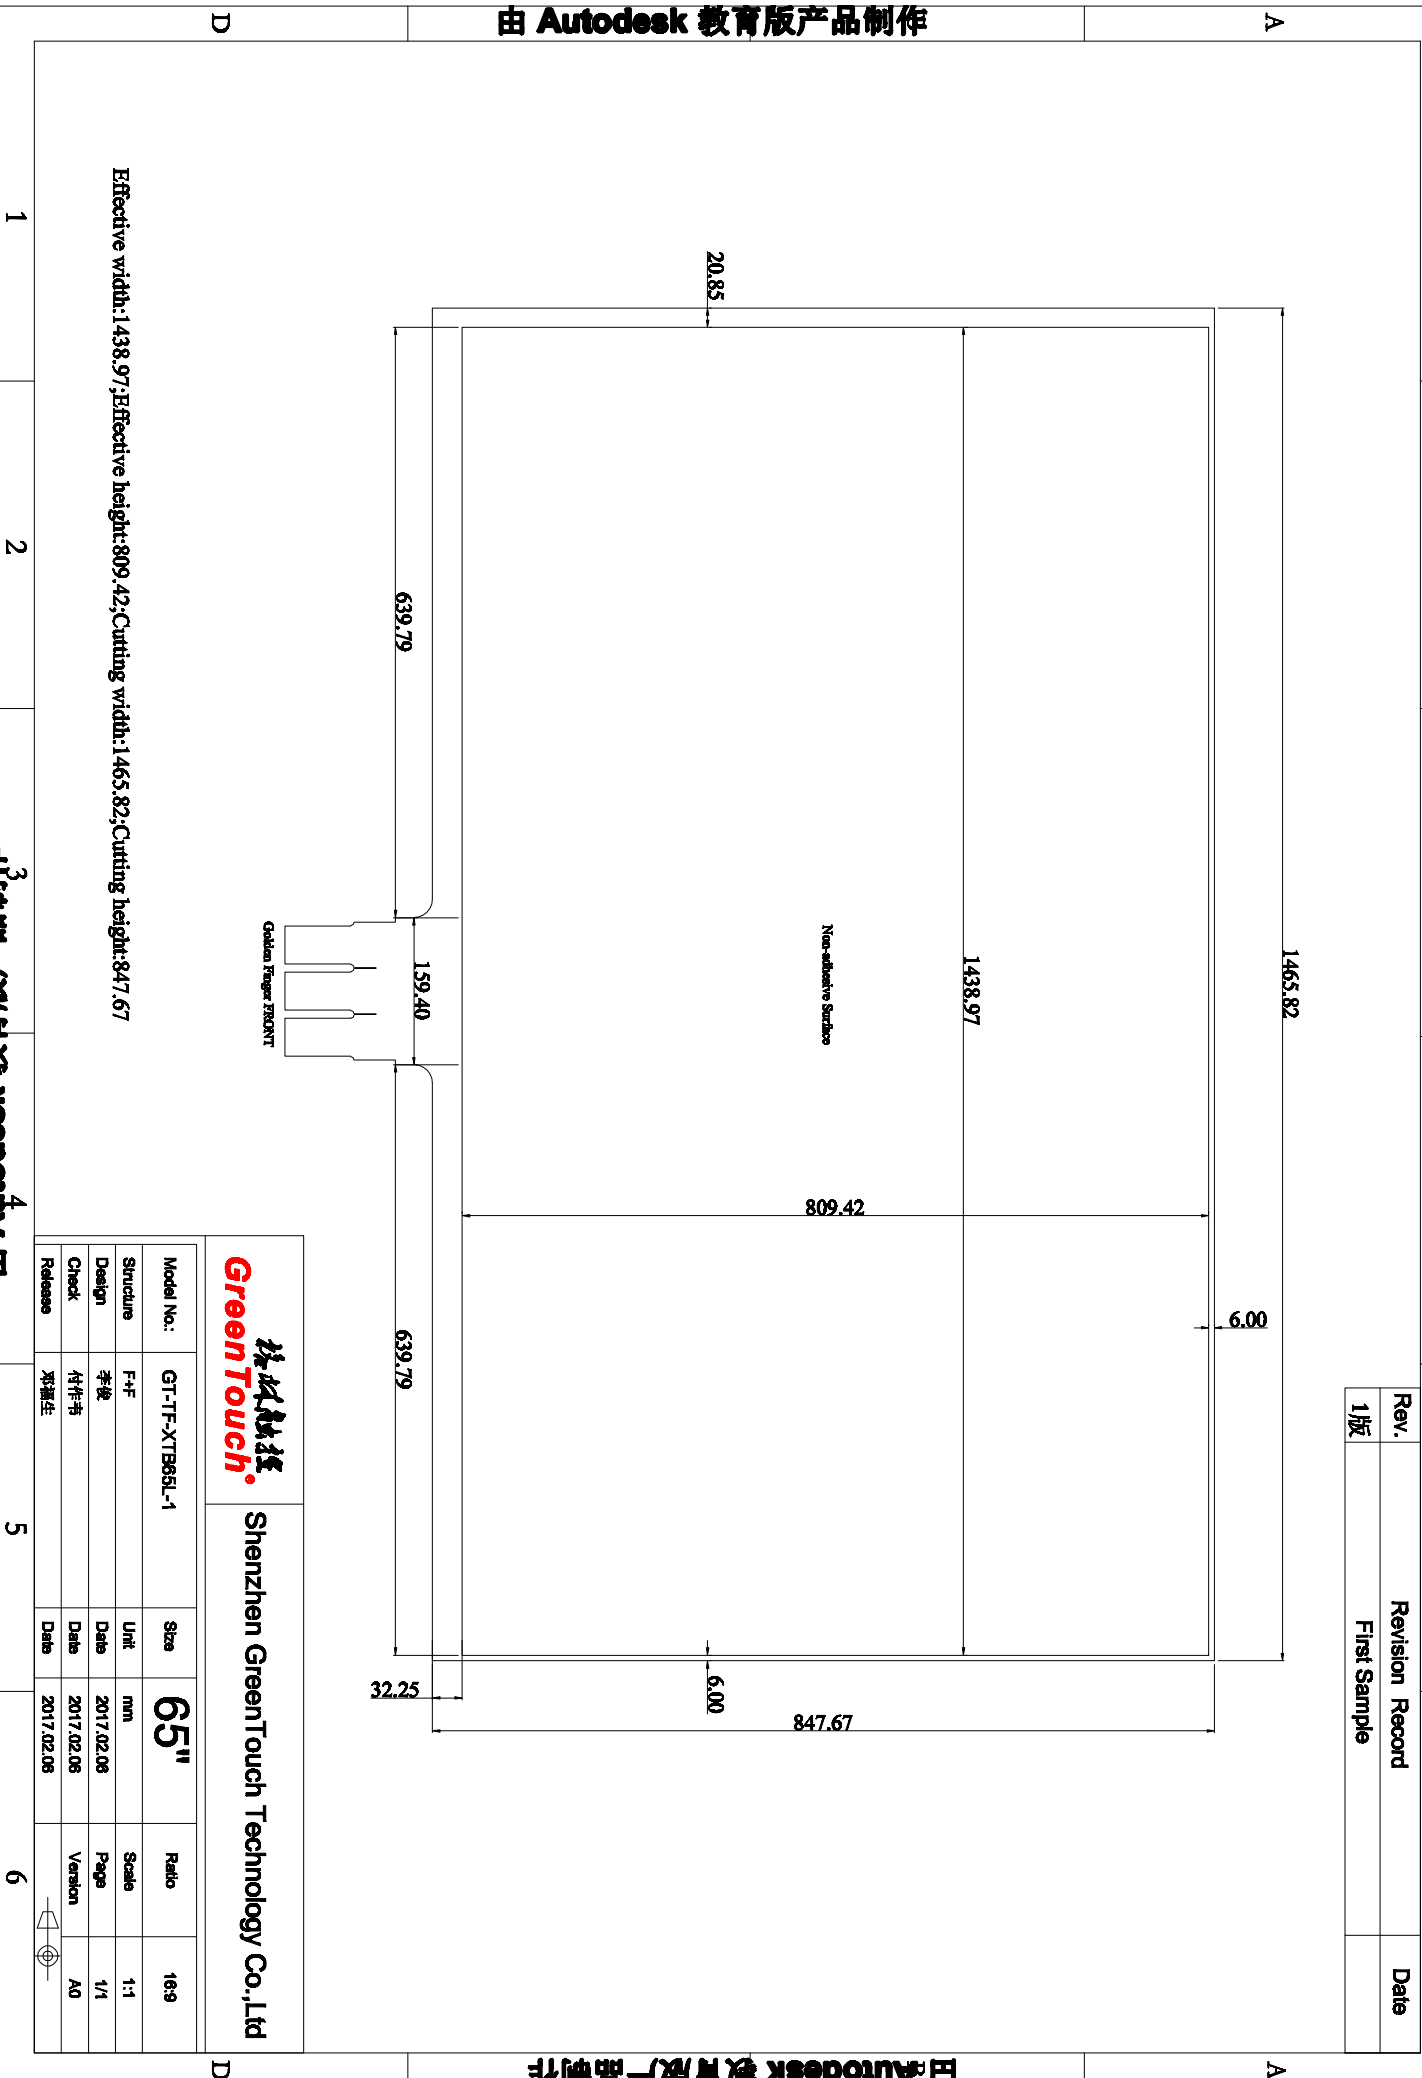

Rev.	Revision Record	Date
1版	First Sample	

Effective width:1438.97;Effective height:809.42;Cutting width:1465.82;Cutting height:847.67

Shenzhen GreenTouch Technology Co.,Ltd

Model No.:	GT-TF-XTB6SL-1	Size	65"	Ratio	16:9
Structure	F+F	Unit	mm	Scale	1:1
Design	李俊	Date	2017.02.08	Page	1/1
Check	付作书	Date	2017.02.08	Version	A0
Release	邓耀生	Date	2017.02.08		