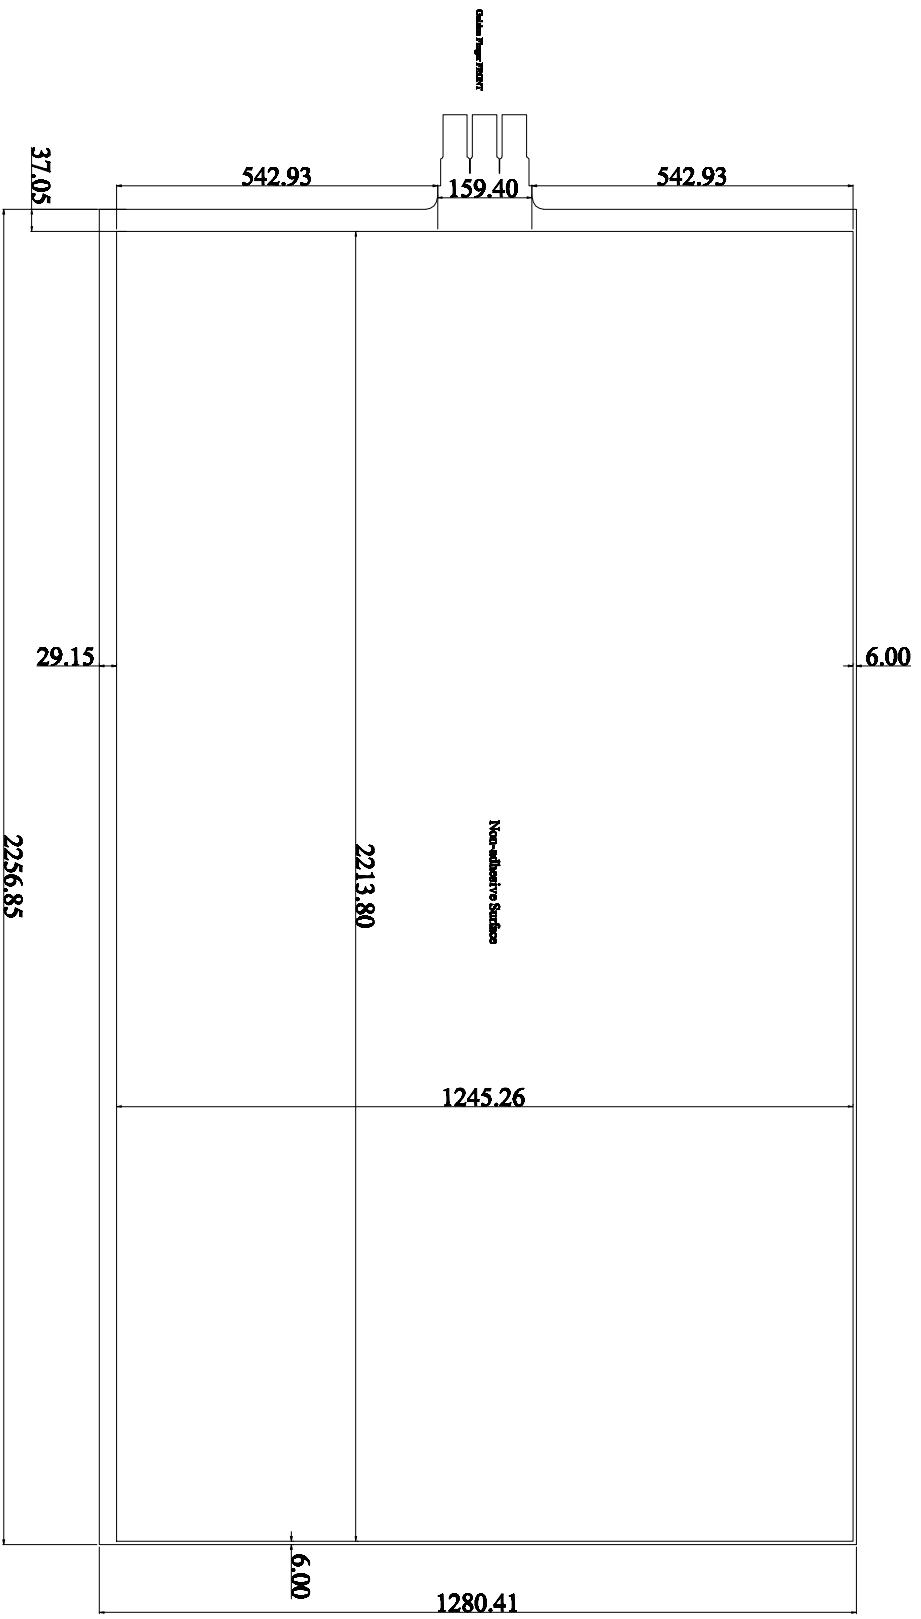

Effective width:2213.80;Effective height:1245.26;Cutting width:2256.85;Cutting height:1280.41

GreenTouch 绿拓触控

Shenzhen GreenTouch Technology Co.,Ltd

Model No.:	GT-TF-XTB100W-1	Size	100"	Ratio	16:9
Structure	F+F	Unit	mm	Scale	1:1
Design	李俊	Date	2017.02.08	Page	1/1
Check	付作书	Date	2017.02.08	Version	A0
Release	邓耀生	Date	2017.02.08		