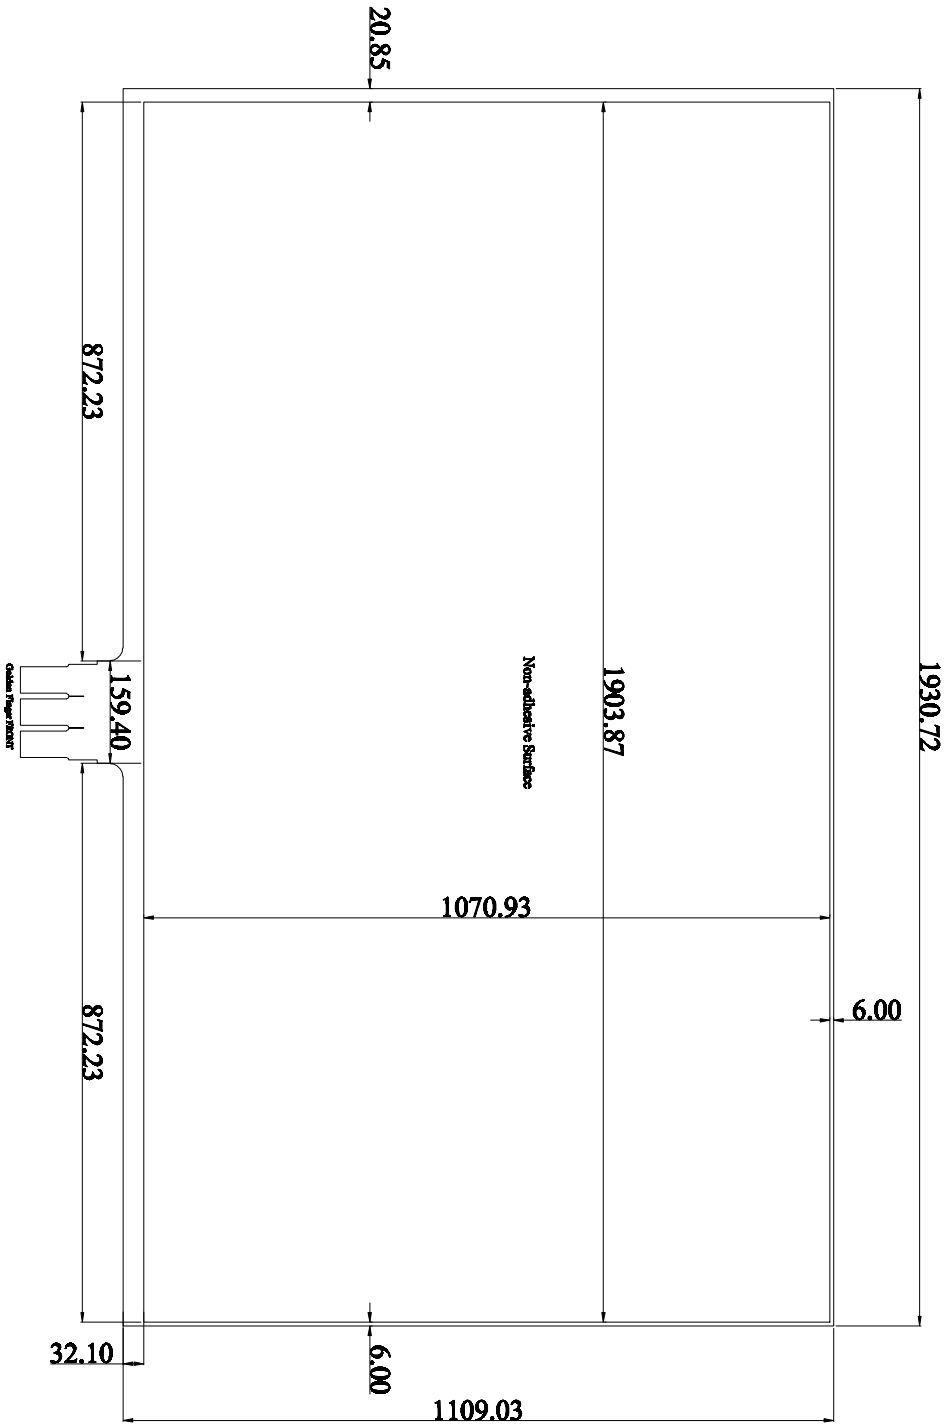

Rev.	Revision Record	Date
1版	First Sample	

Effective width: 1903.87; Effective height: 1070.93; Cutting width: 1930.72; Cutting height: 1109.03

绿触科技
GreenTouch
 Shenzhen GreenTouch Technology Co., Ltd

Model No.:	Size	Ratio
GT-TF-XTB96L-1	86"	16:9
Structure	F+F	Unit
Design	李俊	Date
Check	付作书	Date
Release	邓耀生	Date
		2017.02.08
		Scale
		Page
		Version
		AD