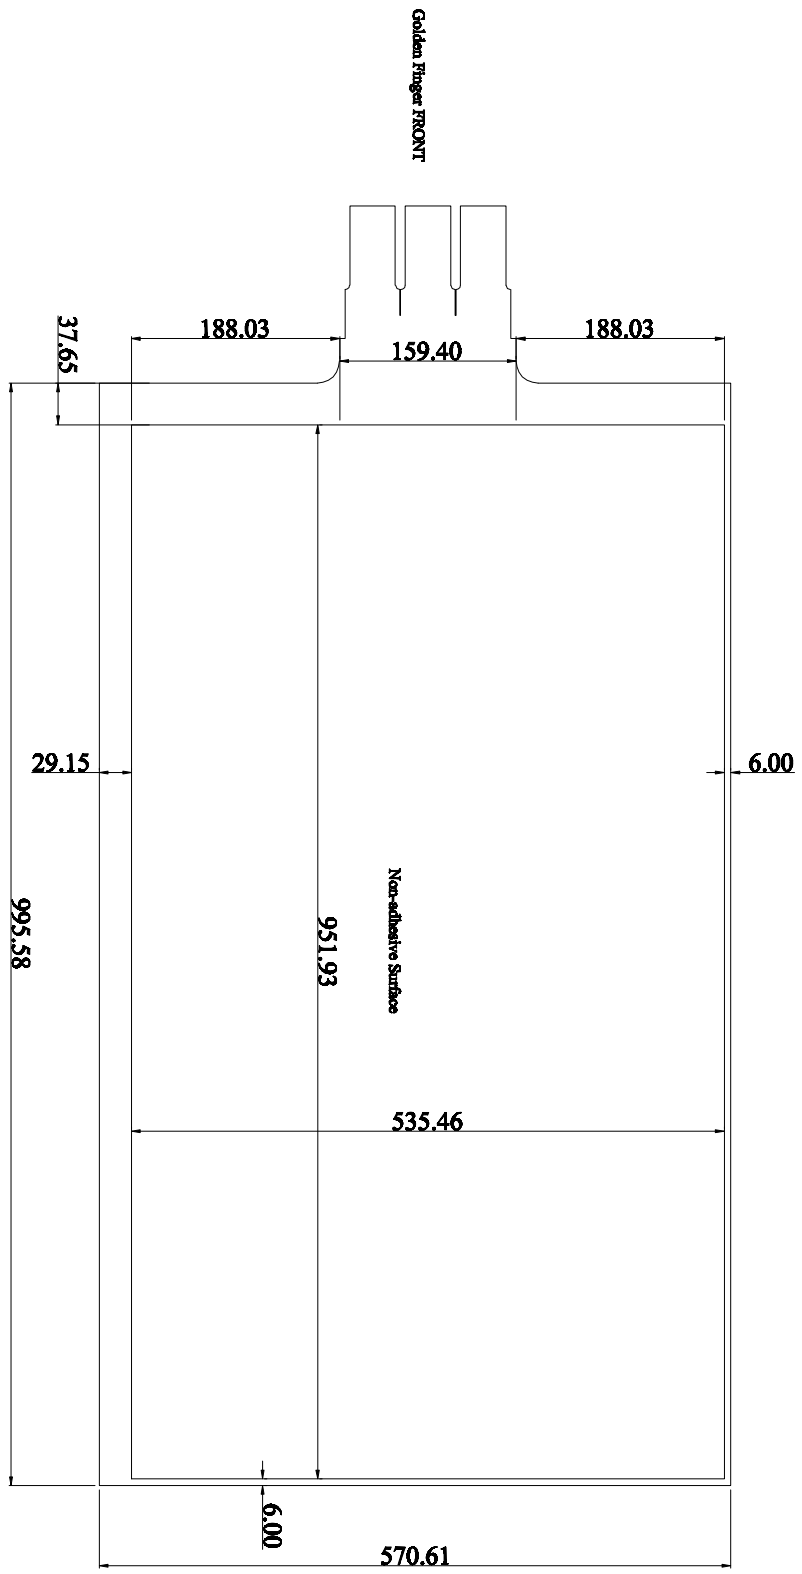

1

2

3

4

5

6

由 Autodesk 教育版产品制作

Rev.	Revision Record	Date
1版	First Sample	

A

A

由 Autodesk 教育版产品制作

由 Autodesk 教育版产品制作

D

D

格林触控
GreenTouch

Shenzhen GreenTouch Technology Co., Ltd

Model No.:	GT-TF-XTB43W-1	Size	4.3"	Ratio	16:9
Structure	F+F	Unit	mm	Scale	1:1
Design	李俊	Date	2017.02.08	Page	1/1
Check	付作书	Date	2017.02.08	Version	A0
Release	邓福生	Date	2017.02.08		

Effective width:951.93;Effective height:535.46;Cutting width:995.58;Cutting height:570.61

1

2

3

4

5

6

非制作教育版产品制作