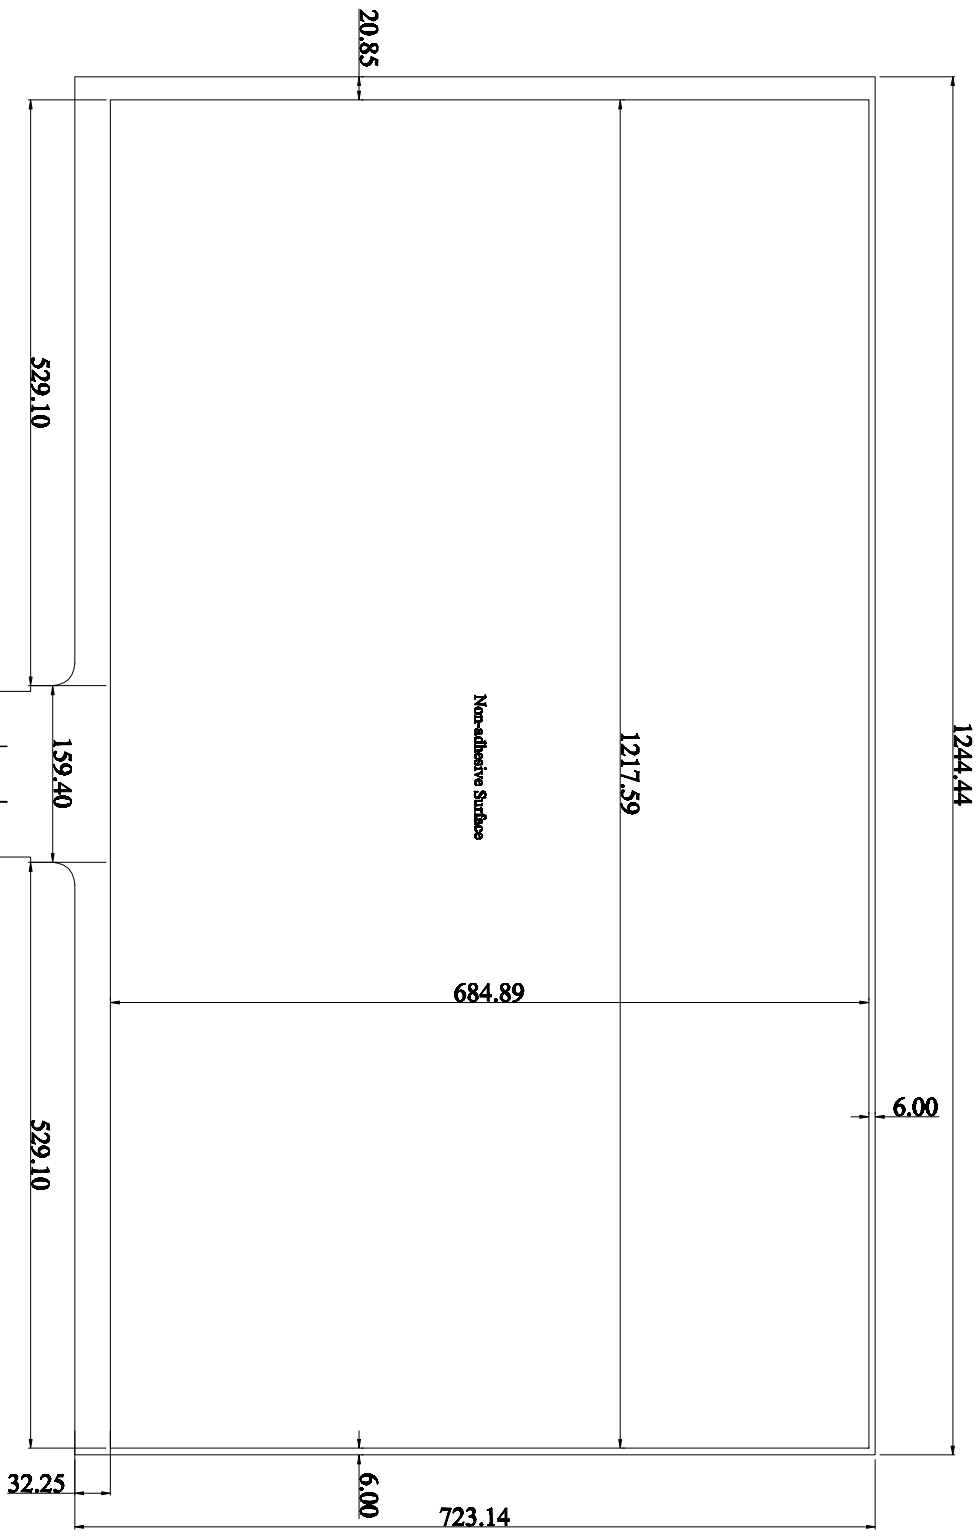

Rev.	Revision Record	Date
1版	First Sample	

Effective width:1217.59;Effective height:684.89;Cutting width:1244.44;Cutting height:723.14

格林拓
GreenTouch

Shenzhen GreenTouch Technology Co.,Ltd

Model No.:	Size	Ratio
GT-TF-XTB56L-1	55"	16:9
Structure	F+F	Unit
Design	李俊	Date
Check	付作书	Date
Release	邓福生	Date