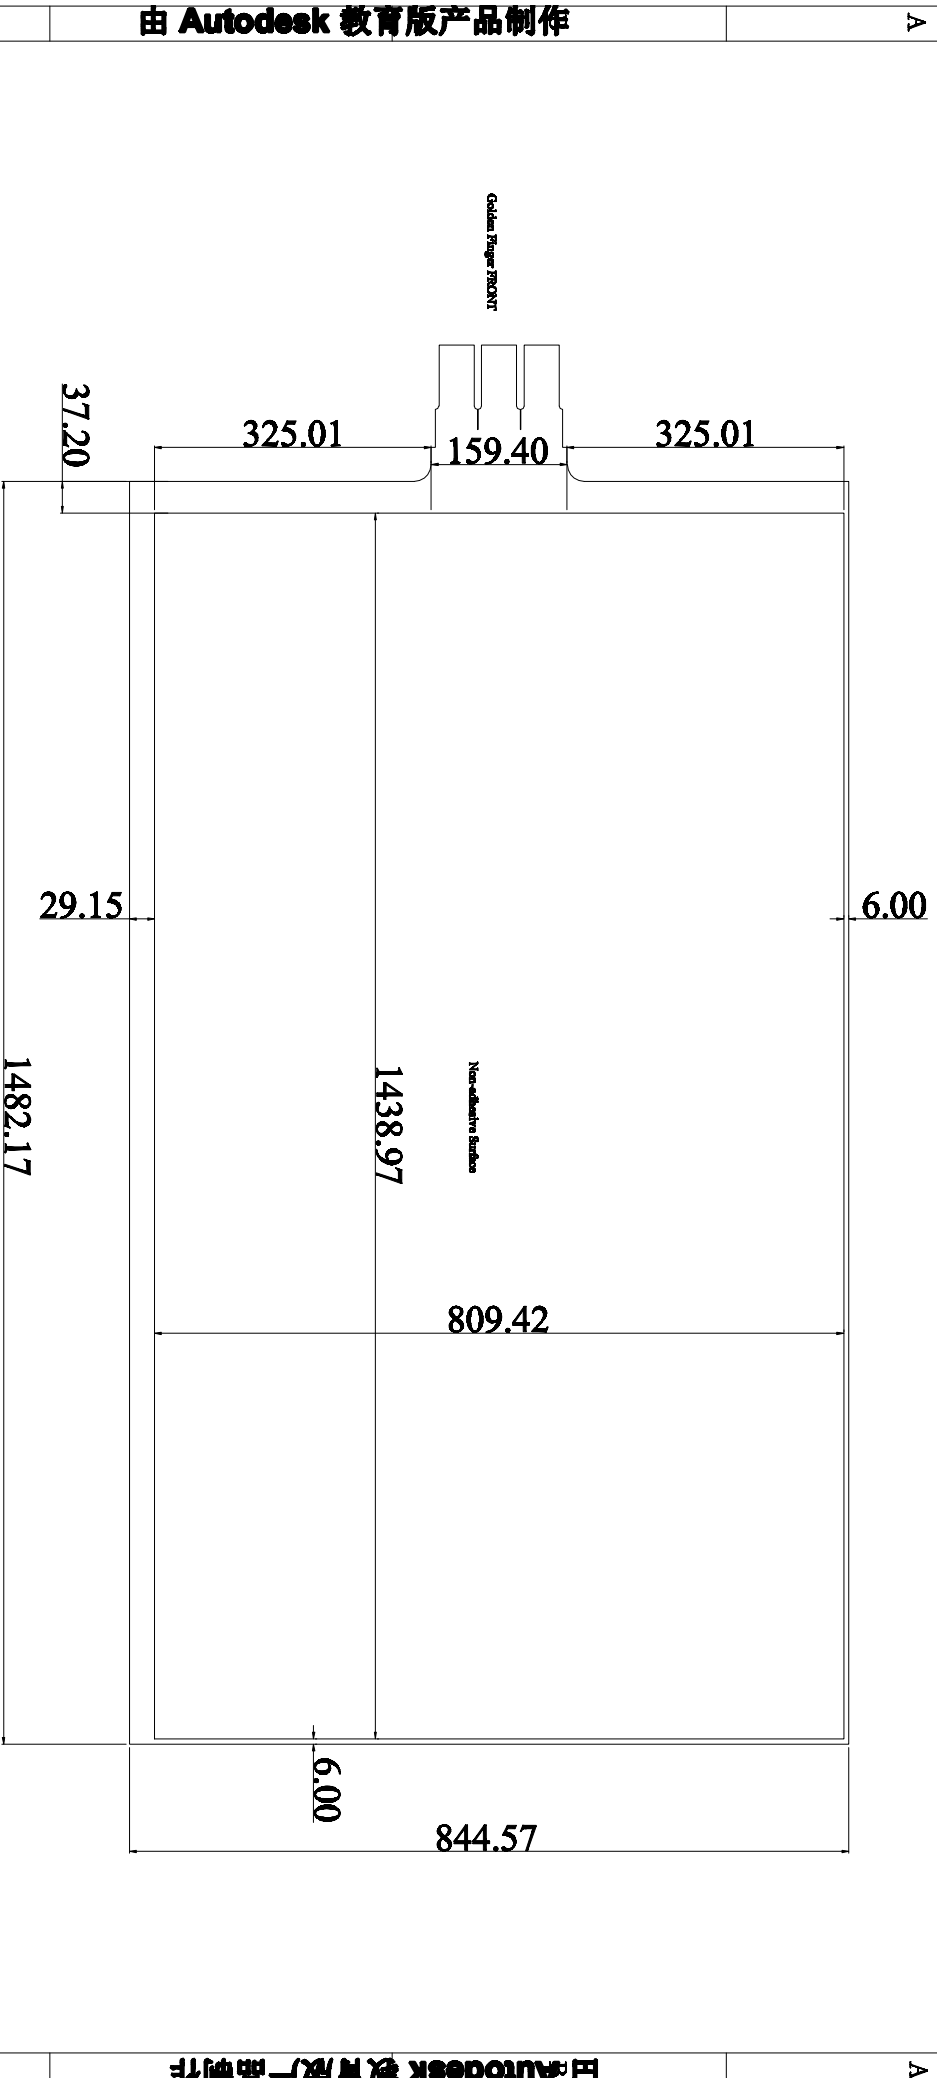

Rev.	Revision Record	Date
1版	First Sample	

Effective width:1438.97;Effective height:809.42;Cutting width:1482.17;Cutting height:844.57

**绿触科技**  
**GreenTouch**  
 Shenzhen GreenTouch Technology Co.,Ltd

Model No.:	Size	Ratio
GT-TF-X1865W-1	65"	16:9
Structure	Unit	Scale
F+F	mm	1:1
Design	Date	Page
李俊	2017.02.08	1/1
Check	Date	Version
付作书	2017.02.08	A0
Release	Date	
邓耀生	2017.02.08	